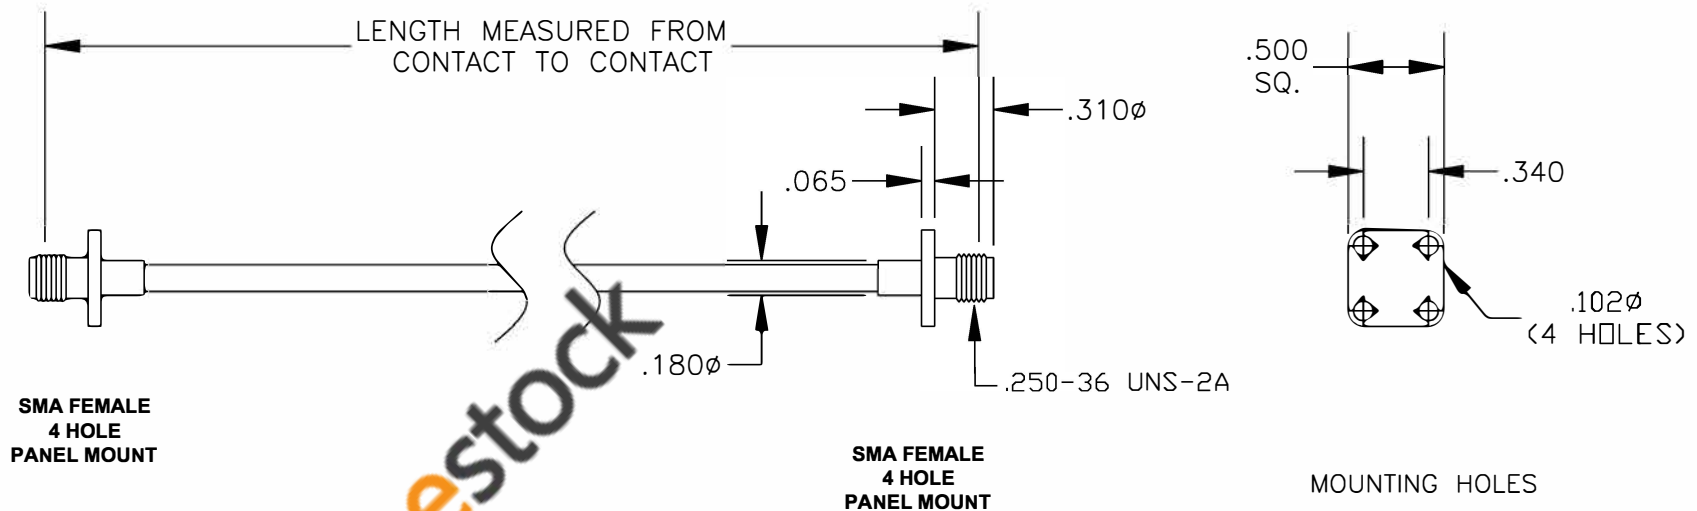

COMPONENTS	IMPEDANCE
SMA FEMALE 4 HOLE PANEL MOUNT	50 OHM
SMA FEMALE 4 HOLE PANEL MOUNT	50 OHM
RG402/U	50 OHM

Standard Lengths	
-12	12"
-24	24"
-36	36"
-48	48"
-60	60"
-XXX	Custom Length in inches

ebeestock

DWG TITLE	ET35697	DES.	CABLE ASSEMBLY, RG402/U, SMA FEMALE 4 HOLE PANEL MOUNT TO SMA FEMALE 4 HOLE PANEL MOUNT (LEAD FREE)
-----------	----------------	------	---

REV. A	FSCM NO. 53919	CAD FILE	012408	SCALE	N/A	SIZE	A 147
--------	-----------------------	----------	--------	-------	-----	------	-------

- NOTES:**
1. UNLESS OTHERWISE SPECIFIED ALL DIMENSIONS ARE NOMINAL.
 2. ALL SPECIFICATIONS ARE SUBJECT TO CHANGE WITHOUT NOTICE AT ANY TIME.
 3. DIMENSIONS ARE IN INCHES.
 4. LENGTH TOLERANCE IS $\pm 1.5\%$ OR $\pm 3/8"$, WHICHEVER IS GREATER.