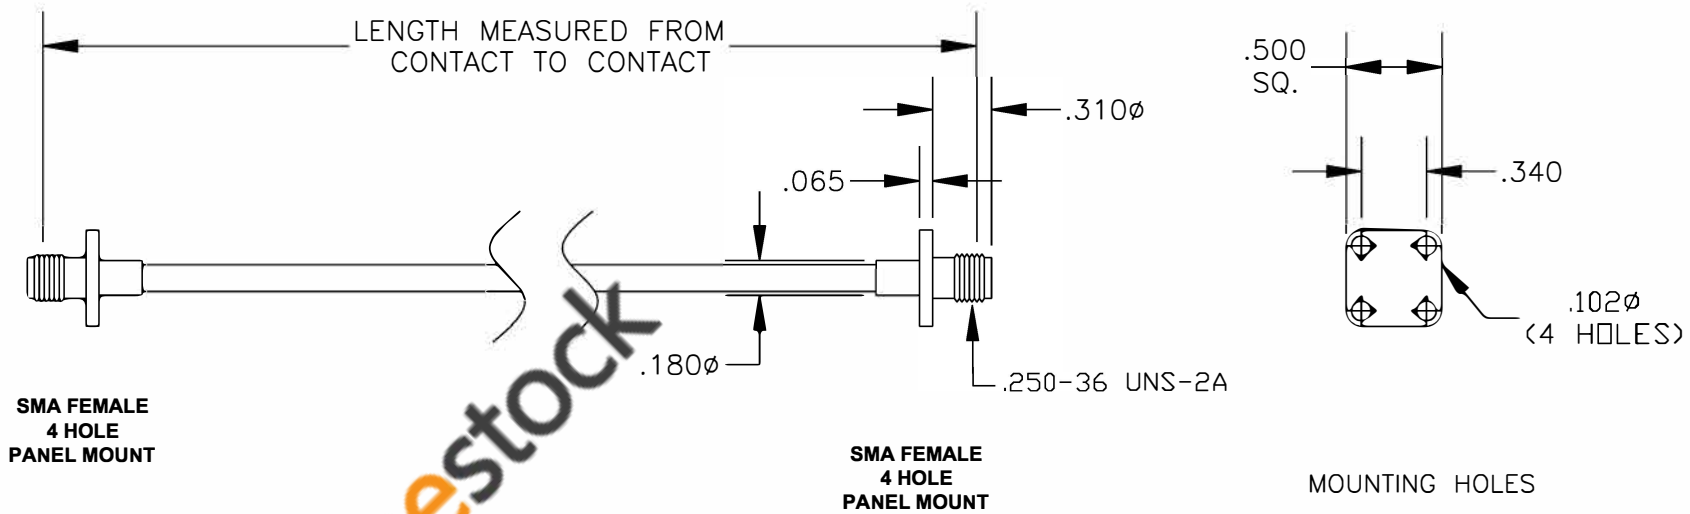

COMPONENTS	IMPEDANCE
SMA FEMALE 4 HOLE PANEL MOUNT	50 OHM
SMA FEMALE 4 HOLE PANEL MOUNT	50 OHM
RG402/U	50 OHM

Standard Lengths	
-12	12"
-24	24"
-36	36"
-48	48"
-60	60"
-XXX	Custom Length in inches

8TH FLOOR, BUILDING 1, YONGFU SCIENCE AND TECHNOLOGY CENTER INDUSTRIAL PARK, NANZHA DISTRICT 5, HUMEN, 523900, DONGGUAN, GUANGDONG, CHINA
 WEBSITE: www.ebeestock.com
 EMAIL: sales@ebeestock.com
 ESTABLISHED 2003 **COAXIAL & FIBER OPTICS**

DWG TITLE	ET35689			DES.	CABLE ASSEMBLY, RG402/U, SMA FEMALE 4 HOLE PANEL MOUNT TO SMA FEMALE 4 HOLE PANEL MOUNT (LEAD FREE)
REV. A	FSCM NO. 53919	CAD FILE	012408	SCALE	N/A
				SIZE	A 147

- NOTES:**
1. UNLESS OTHERWISE SPECIFIED ALL DIMENSIONS ARE NOMINAL.
 2. ALL SPECIFICATIONS ARE SUBJECT TO CHANGE WITHOUT NOTICE AT ANY TIME.
 3. DIMENSIONS ARE IN INCHES.
 4. LENGTH TOLERANCE IS $\pm 1.5\%$ OR $\pm 3/8"$, WHICHEVER IS GREATER.