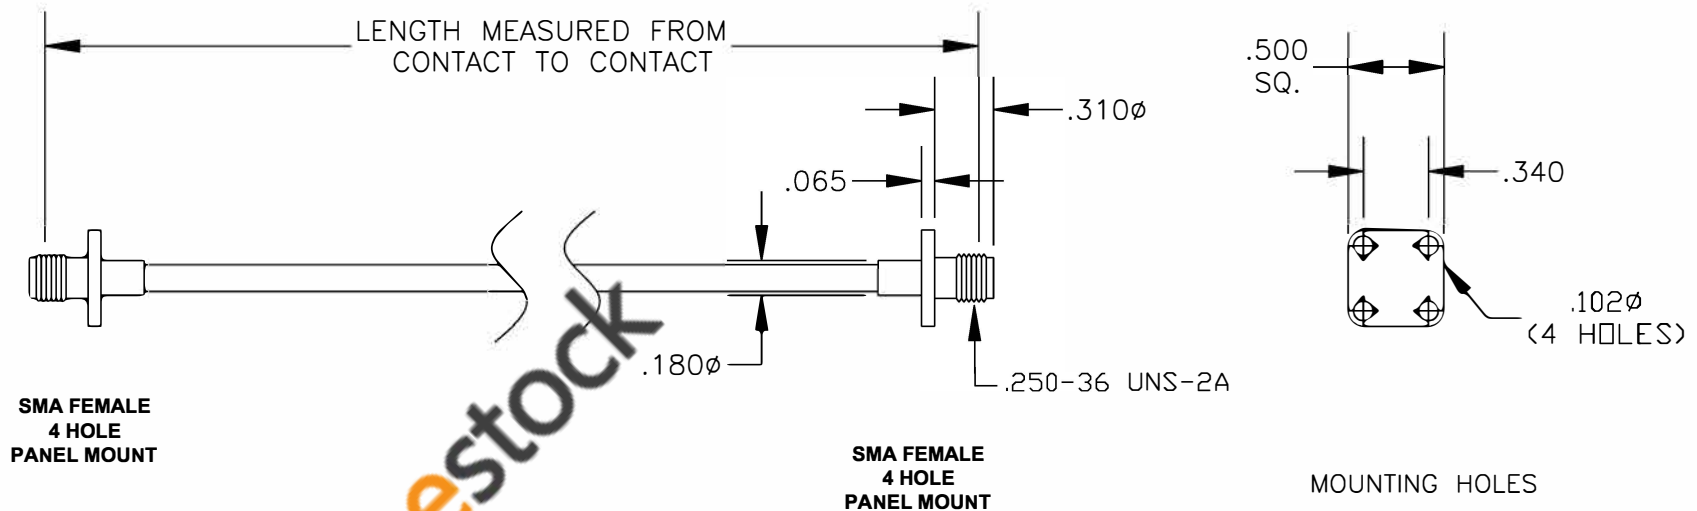

COMPONENTS	IMPEDANCE
SMA FEMALE 4 HOLE PANEL MOUNT	50 OHM
SMA FEMALE 4 HOLE PANEL MOUNT	50 OHM
RG402/U	50 OHM

Standard Lengths	
-12	12"
-24	24"
-36	36"
-48	48"
-60	60"
-XXX	Custom Length in inches

ebeestock

DWG TITLE	ET35701			DES.	CABLE ASSEMBLY, RG402/U, SMA FEMALE 4 HOLE PANEL MOUNT TO SMA FEMALE 4 HOLE PANEL MOUNT (LEAD FREE)	
REV. A	FSCM NO. 53919	CAD FILE	012408	SCALE	N/A	SIZE A 147

- NOTES:
1. UNLESS OTHERWISE SPECIFIED ALL DIMENSIONS ARE NOMINAL.
 2. ALL SPECIFICATIONS ARE SUBJECT TO CHANGE WITHOUT NOTICE AT ANY TIME.
 3. DIMENSIONS ARE IN INCHES.
 4. LENGTH TOLERANCE IS $\pm 1.5\%$ OR $\pm 3/8"$, WHICHEVER IS GREATER.