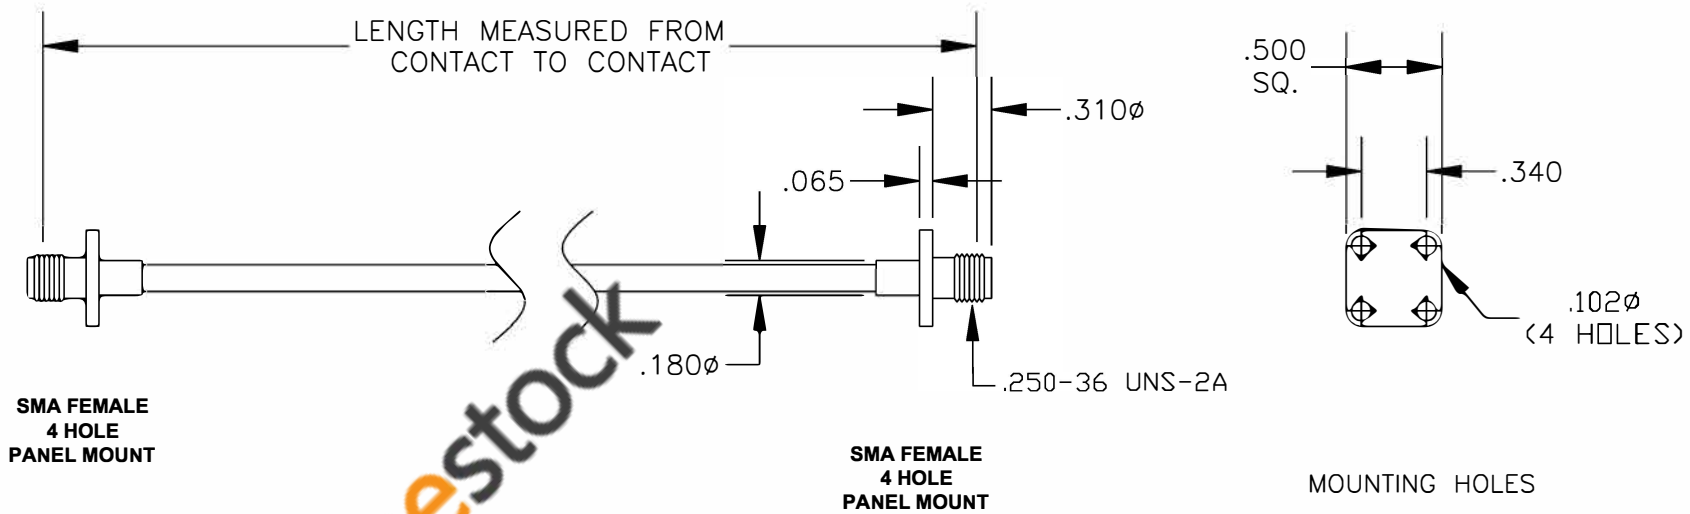

COMPONENTS	IMPEDANCE
SMA FEMALE 4 HOLE PANEL MOUNT	50 OHM
SMA FEMALE 4 HOLE PANEL MOUNT	50 OHM
RG402/U	50 OHM

Standard Lengths	
-12	12"
-24	24"
-36	36"
-48	48"
-60	60"
-XXX	Custom Length in inches

8TH FLOOR, BUILDING 1, YONGFU SCIENCE AND TECHNOLOGY CENTER INDUSTRIAL PARK, NANZHA DISTRICT 5, HUMEN, 523900, DONGGUAN, GUANGDONG, CHINA
 WEBSITE: www.ebeestock.com
 EMAIL: sales@ebeestock.com
COAXIAL & FIBER OPTICS
 ESTABLISHED 2003

DWG TITLE	ET35702	DES.	CABLE ASSEMBLY, RG402/U, SMA FEMALE 4 HOLE PANEL MOUNT TO SMA FEMALE 4 HOLE PANEL MOUNT (LEAD FREE)
REV. A	FSCM NO. 53919	CAD FILE	012408
		SCALE	N/A
		SIZE	A 147

- NOTES:**
- UNLESS OTHERWISE SPECIFIED ALL DIMENSIONS ARE NOMINAL.
 - ALL SPECIFICATIONS ARE SUBJECT TO CHANGE WITHOUT NOTICE AT ANY TIME.
 - DIMENSIONS ARE IN INCHES.
 - LENGTH TOLERANCE IS $\pm 1.5\%$ OR $\pm 3/8"$, WHICHEVER IS GREATER.