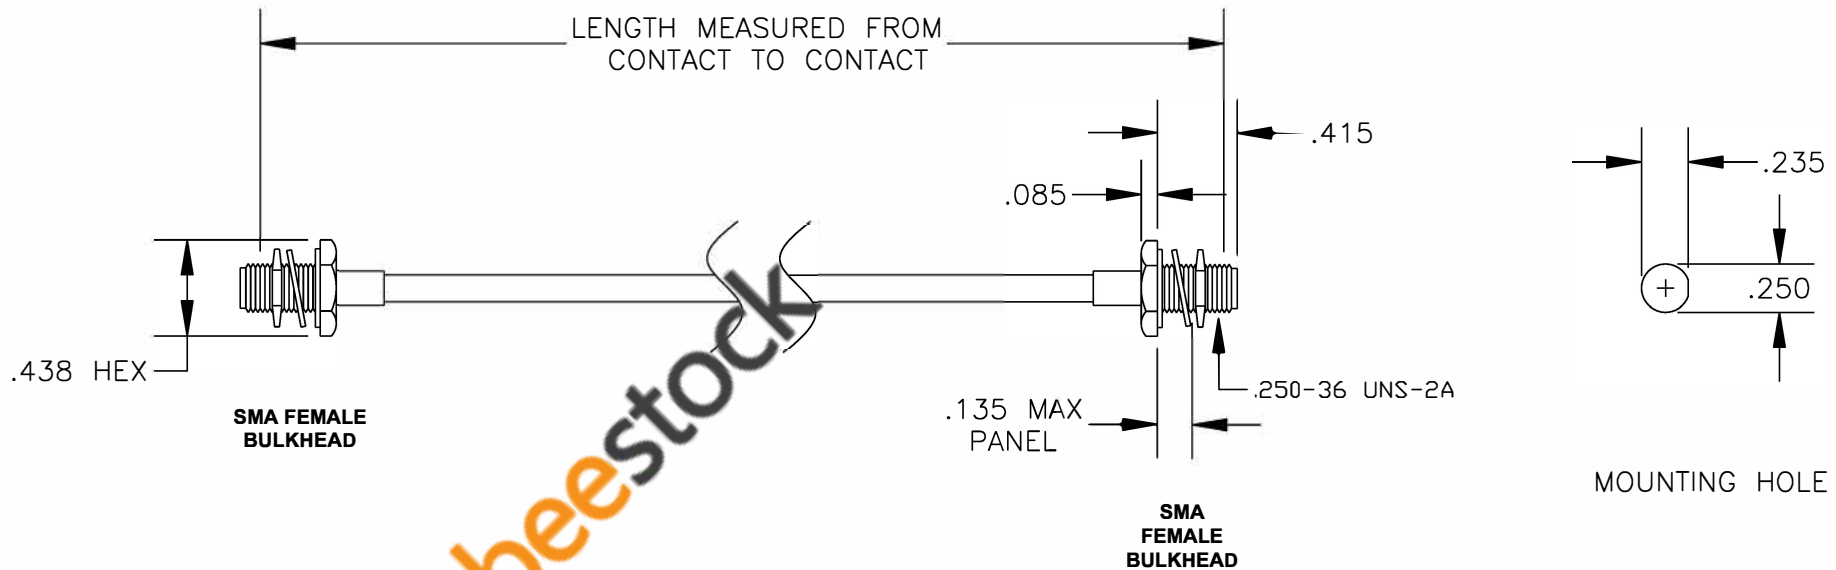

COMPONENTS	IMPEDANCE
SMA FEMALE BULKHEAD	50 OHM
SMA FEMALE BULKHEAD	50 OHM
RG402/U	50 OHM

Standard Lengths	
-12	12"
-24	24"
-36	36"
-48	48"
-60	60"
-XXX	Custom Length in inches

8TH FLOOR, BUILDING 1, YONGFU SCIENCE AND TECHNOLOGY CENTER INDUSTRIAL PARK, NANZHA DISTRICT 5, HUMEN, 523900, DONGGUAN, GUANGDONG, CHINA
 WEBSITE: www.ebeestock.com
 EMAIL: sales@ebeestock.com
 ESTABLISHED 2003 **COAXIAL & FIBER OPTICS**

DES. CABLE ASSEMBLY, RG402/U, SMA FEMALE BULKHEAD TO SMA FEMALE BULKHEAD	
DWG TITLE ET35704	
REV. A FSCM NO. 53919	CAD FILE 012408 SCALE N/A SIZE A 147

- NOTES:
1. UNLESS OTHERWISE SPECIFIED ALL DIMENSIONS ARE NOMINAL.
 2. ALL SPECIFICATIONS ARE SUBJECT TO CHANGE WITHOUT NOTICE AT ANY TIME.
 3. DIMENSIONS ARE IN INCHES.
 4. LENGTH TOLERANCE IS $\pm 1.5\%$ OR $\pm 3/8"$, WHICHEVER IS GREATER.