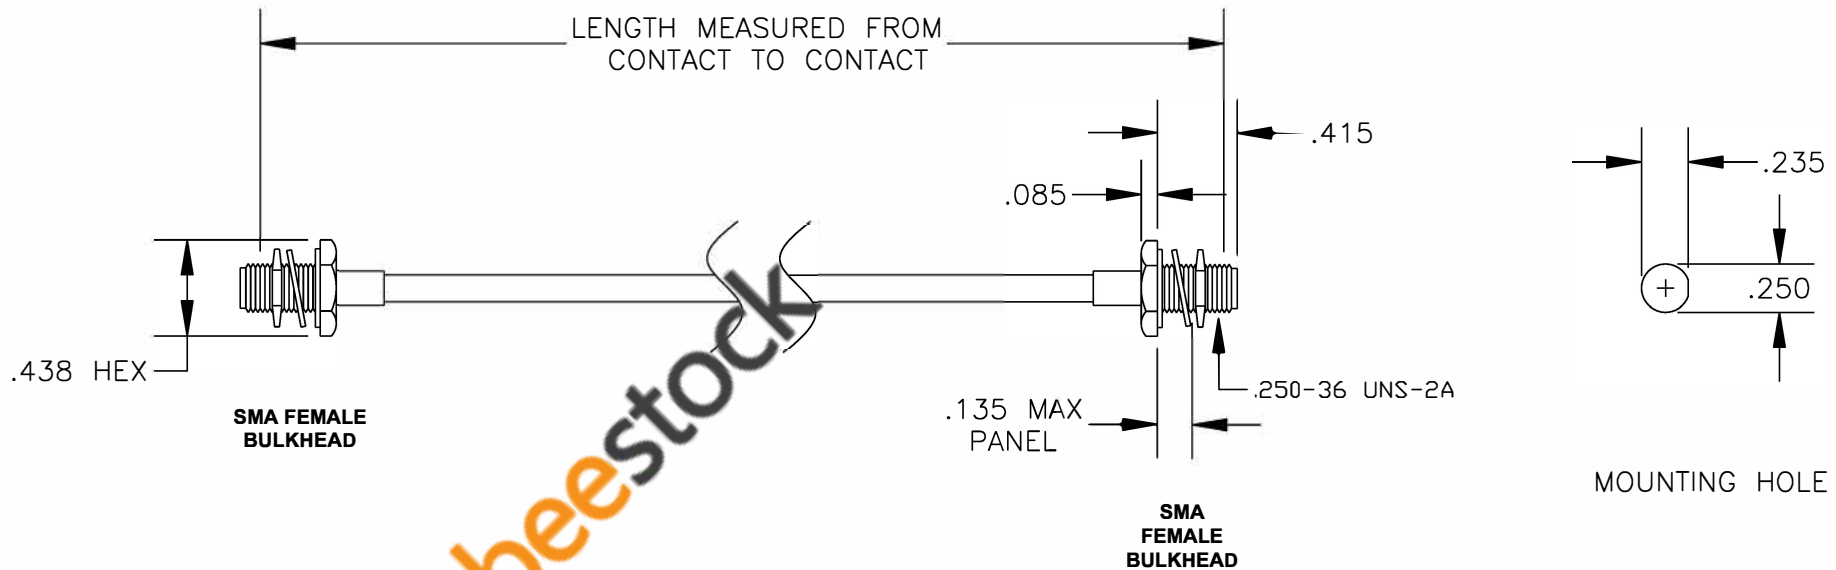

COMPONENTS	IMPEDANCE
SMA FEMALE BULKHEAD	50 OHM
SMA FEMALE BULKHEAD	50 OHM
RG402/U	50 OHM

Standard Lengths	
-12	12"
-24	24"
-36	36"
-48	48"
-60	60"
-XXX	Custom Length in inches

8TH FLOOR, BUILDING 1, YONGFU SCIENCE AND TECHNOLOGY CENTER INDUSTRIAL PARK, NANZHA DISTRICT 5, HUMEN, 523900, DONGGUAN, GUANGDONG, CHINA
 WEBSITE: www.ebeestock.com
 EMAIL: sales@ebeestock.com
 ESTABLISHED 2003 **COAXIAL & FIBER OPTICS**

DES. CABLE ASSEMBLY, RG402/U, SMA FEMALE BULKHEAD TO SMA FEMALE BULKHEAD	
DWG TITLE ET35705	
REV. A FSCM NO. 53919	CAD FILE 012408 SCALE N/A SIZE A 147

- NOTES:**
1. UNLESS OTHERWISE SPECIFIED ALL DIMENSIONS ARE NOMINAL.
 2. ALL SPECIFICATIONS ARE SUBJECT TO CHANGE WITHOUT NOTICE AT ANY TIME.
 3. DIMENSIONS ARE IN INCHES.
 4. LENGTH TOLERANCE IS $\pm 1.5\%$ OR $\pm 3/8"$, WHICHEVER IS GREATER.