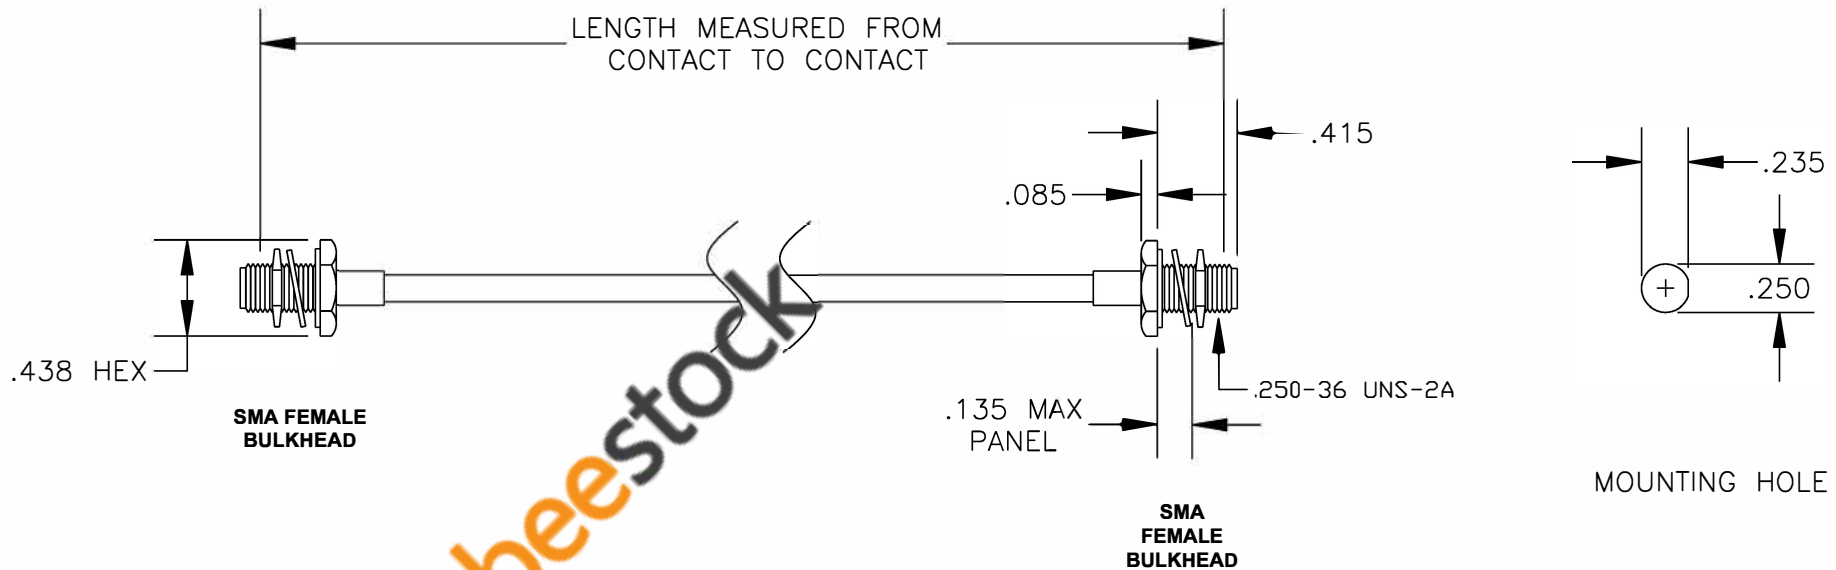

COMPONENTS	IMPEDANCE
SMA FEMALE BULKHEAD	50 OHM
SMA FEMALE BULKHEAD	50 OHM
RG402/U	50 OHM

Standard Lengths	
-12	12"
-24	24"
-36	36"
-48	48"
-60	60"
-XXX	Custom Length in inches

ebeestock

8TH FLOOR, BUILDING 1, YONGFU SCIENCE AND TECHNOLOGY CENTER INDUSTRIAL PARK, NANZHA DISTRICT 5, HUMEN, 523900, DONGGUAN, GUANGDONG, CHINA
 WEBSITE: www.ebeestock.com
 EMAIL: sales@ebeestock.com
 ESTABLISHED 2003 **COAXIAL & FIBER OPTICS**

DES. CABLE ASSEMBLY, RG402/U, SMA FEMALE BULKHEAD TO SMA FEMALE BULKHEAD	
DWG TITLE ET35706	
REV. A FSCM NO. 53919	CAD FILE 012408 SCALE N/A SIZE A 147

- NOTES:
1. UNLESS OTHERWISE SPECIFIED ALL DIMENSIONS ARE NOMINAL.
 2. ALL SPECIFICATIONS ARE SUBJECT TO CHANGE WITHOUT NOTICE AT ANY TIME.
 3. DIMENSIONS ARE IN INCHES.
 4. LENGTH TOLERANCE IS $\pm 1.5\%$ OR $\pm 3/8"$, WHICHEVER IS GREATER.