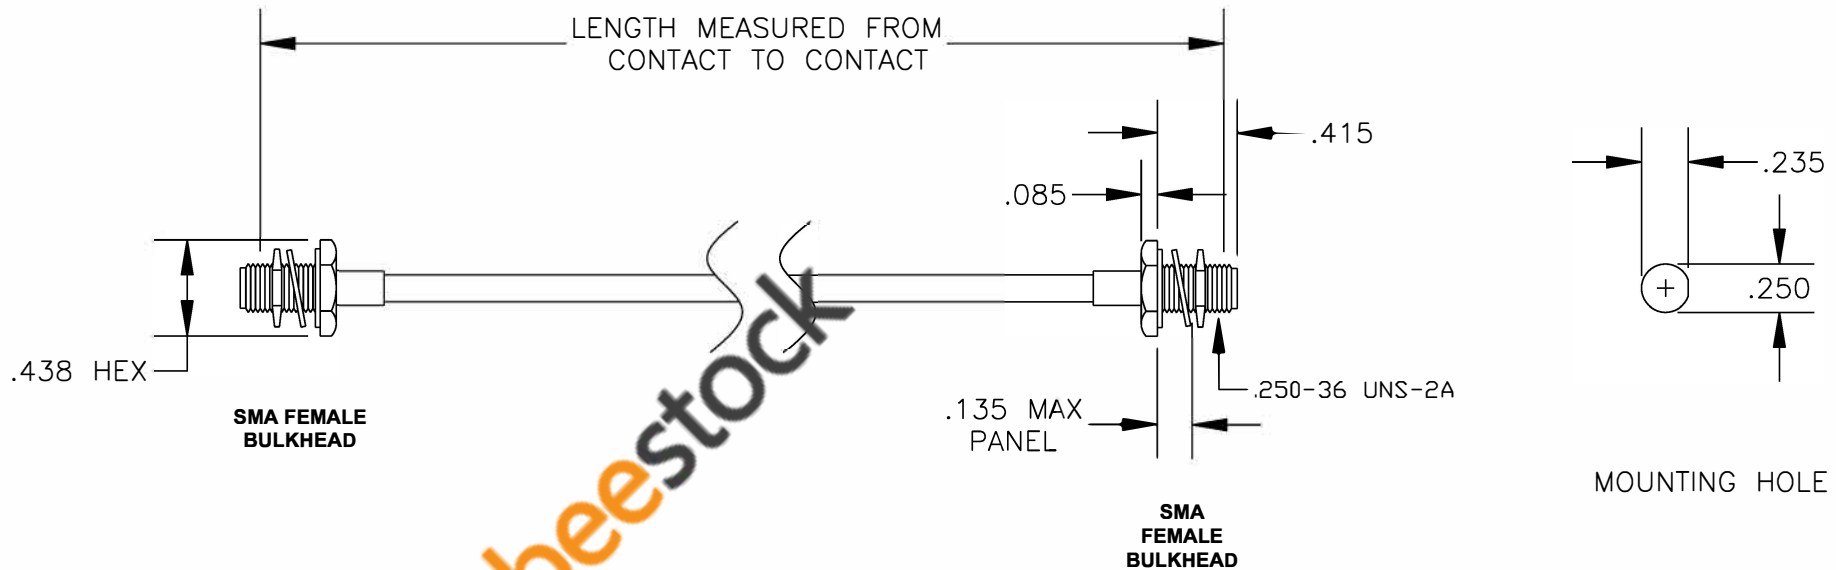

COMPONENTS	IMPEDANCE
SMA FEMALE BULKHEAD	50 OHM
SMA FEMALE BULKHEAD	50 OHM
RG402/U	50 OHM

Standard Lengths	
-12	12"
-24	24"
-36	36"
-48	48"
-60	60"
-XXX	Custom Length in inches

8TH FLOOR, BUILDING 1, YONGFU SCIENCE AND TECHNOLOGY CENTER INDUSTRIAL PARK, NANZHA DISTRICT 5, HUMEN, 523900, DONGGUAN, GUANGDONG, CHINA
 WEBSITE: www.ebeestock.com
 EMAIL: sales@ebeestock.com
COAXIAL & FIBER OPTICS
 ESTABLISHED 2003

DWG TITLE	ET35707		
DES.	CABLE ASSEMBLY, RG402/U, SMA FEMALE BULKHEAD TO SMA FEMALE BULKHEAD		

REV. A	FSCM NO. 53919	CAD FILE 012408	SCALE N/A	SIZE A 147
--------	----------------	-----------------	-----------	------------

- NOTES:
1. UNLESS OTHERWISE SPECIFIED ALL DIMENSIONS ARE NOMINAL.
 2. ALL SPECIFICATIONS ARE SUBJECT TO CHANGE WITHOUT NOTICE AT ANY TIME.
 3. DIMENSIONS ARE IN INCHES.
 4. LENGTH TOLERANCE IS $\pm 1.5\%$ OR $\pm 3/8"$, WHICHEVER IS GREATER.