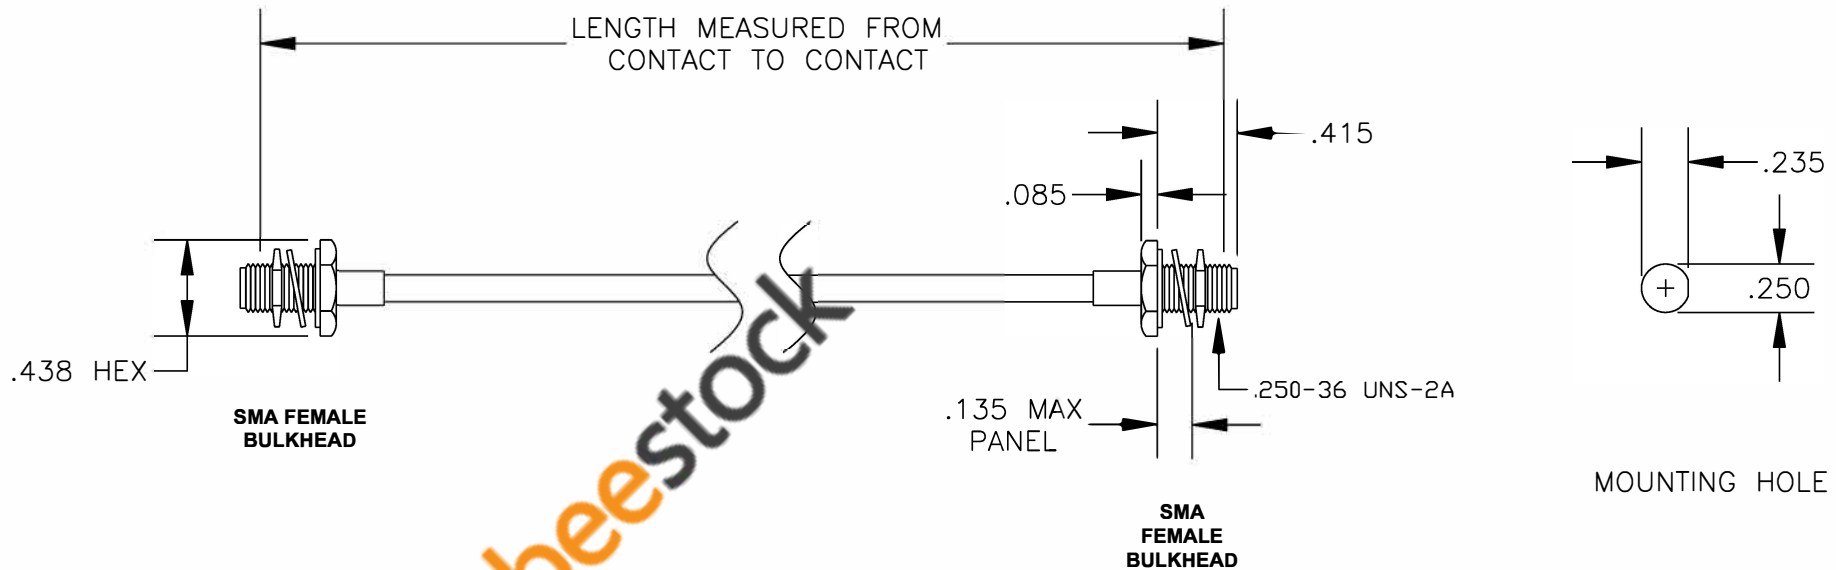

COMPONENTS	IMPEDANCE
SMA FEMALE BULKHEAD	50 OHM
SMA FEMALE BULKHEAD	50 OHM
RG402/U	50 OHM

Standard Lengths	
-12	12"
-24	24"
-36	36"
-48	48"
-60	60"
-XXX	Custom Length in inches

ebeestock

8TH FLOOR, BUILDING 1, YONGFU SCIENCE AND TECHNOLOGY CENTER INDUSTRIAL PARK, NANZHA DISTRICT 5, HUMEN, 523900, DONGGUAN, GUANGDONG, CHINA
 WEBSITE: www.ebeestock.com
 EMAIL: sales@ebeestock.com
 ESTABLISHED 2003 **COAXIAL & FIBER OPTICS**

DES. CABLE ASSEMBLY, RG402/U, SMA FEMALE BULKHEAD TO SMA FEMALE BULKHEAD	
DWG TITLE ET35708	
REV. A FSCM NO. 53919	CAD FILE 012408 SCALE N/A SIZE A 147

- NOTES:
1. UNLESS OTHERWISE SPECIFIED ALL DIMENSIONS ARE NOMINAL.
 2. ALL SPECIFICATIONS ARE SUBJECT TO CHANGE WITHOUT NOTICE AT ANY TIME.
 3. DIMENSIONS ARE IN INCHES.
 4. LENGTH TOLERANCE IS $\pm 1.5\%$ OR $\pm 3/8"$, WHICHEVER IS GREATER.