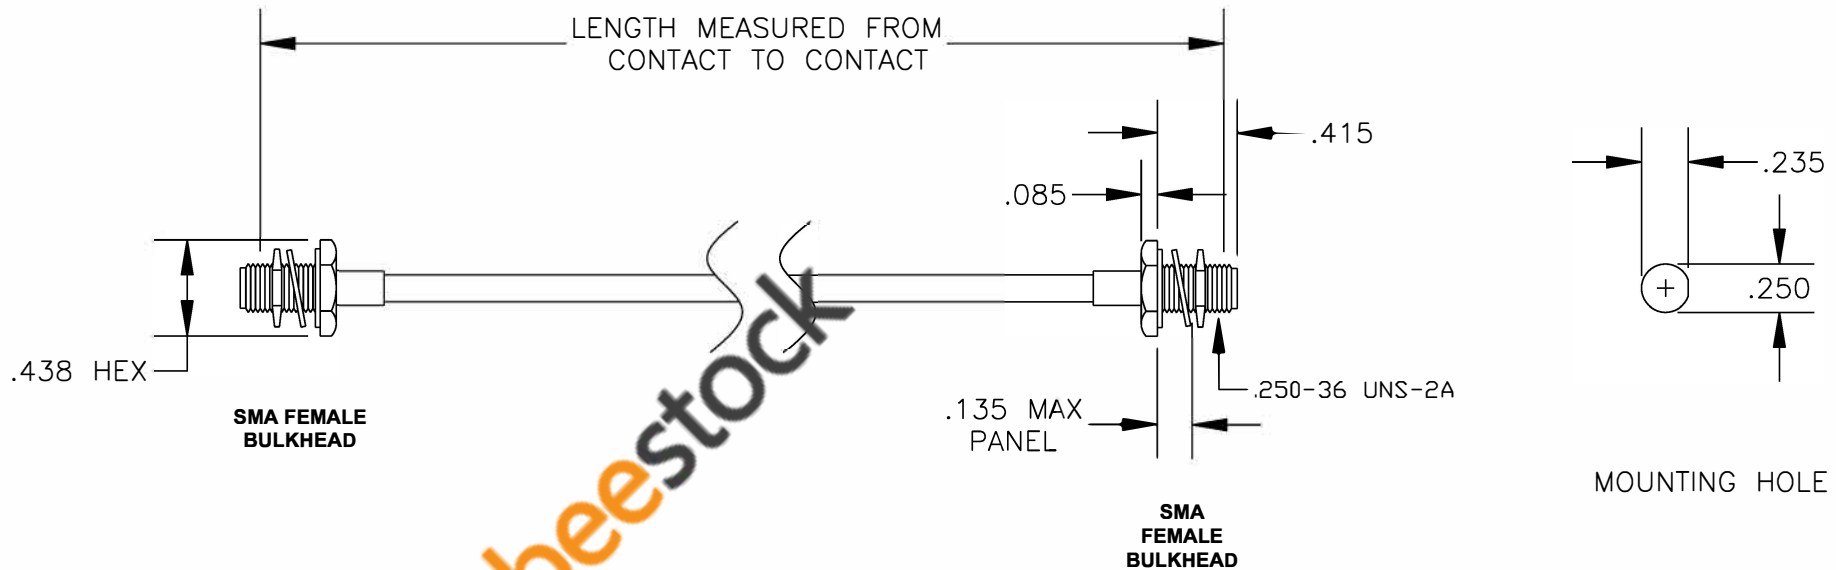

COMPONENTS	IMPEDANCE
SMA FEMALE BULKHEAD	50 OHM
SMA FEMALE BULKHEAD	50 OHM
RG402/U	50 OHM

Standard Lengths	
-12	12"
-24	24"
-36	36"
-48	48"
-60	60"
-XXX	Custom Length in inches

ebeestock

**8TH FLOOR, BUILDING 1, YONGFU SCIENCE AND TECHNOLOGY CENTER INDUSTRIAL PARK, NANZHA DISTRICT 5, HUMEN, 523900, DONGGUAN, GUANGDONG, CHINA**  
 WEBSITE: [www.ebeestock.com](http://www.ebeestock.com)  
 EMAIL: [sales@ebeestock.com](mailto:sales@ebeestock.com)  
 ESTABLISHED 2003 **COAXIAL & FIBER OPTICS**

DES. CABLE ASSEMBLY, RG402/U, SMA FEMALE BULKHEAD TO SMA FEMALE BULKHEAD	
DWG TITLE <b>ET35710</b>	
REV. A <b>FSCM NO. 53919</b>	CAD FILE 012408 SCALE N/A SIZE A 147

- NOTES:
1. UNLESS OTHERWISE SPECIFIED ALL DIMENSIONS ARE NOMINAL.
  2. ALL SPECIFICATIONS ARE SUBJECT TO CHANGE WITHOUT NOTICE AT ANY TIME.
  3. DIMENSIONS ARE IN INCHES.
  4. LENGTH TOLERANCE IS  $\pm 1.5\%$  OR  $\pm 3/8"$ , WHICHEVER IS GREATER.