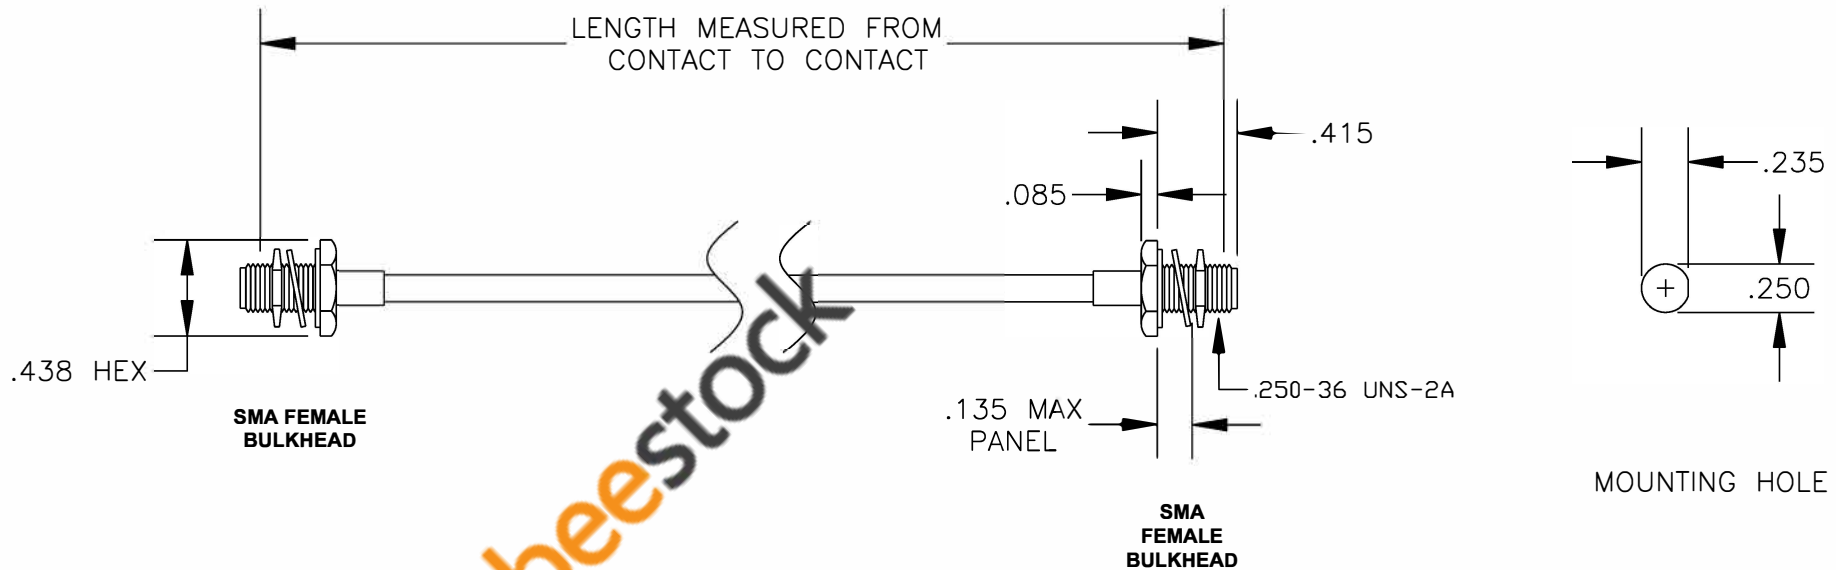

COMPONENTS	IMPEDANCE
SMA FEMALE BULKHEAD	50 OHM
SMA FEMALE BULKHEAD	50 OHM
RG402/U	50 OHM

Standard Lengths	
-12	12"
-24	24"
-36	36"
-48	48"
-60	60"
-XXX	Custom Length in inches

ebeestock

8TH FLOOR, BUILDING 1, YONGFU SCIENCE AND TECHNOLOGY CENTER INDUSTRIAL PARK, NANZHA DISTRICT 5, HUMEN, 523900, DONGGUAN, GUANGDONG, CHINA
 WEBSITE: www.ebeestock.com
 EMAIL: sales@ebeestock.com
COAXIAL & FIBER OPTICS
 ESTABLISHED 2003

DWG TITLE	ET35711	DES.	CABLE ASSEMBLY, RG402/U, SMA FEMALE BULKHEAD TO SMA FEMALE BULKHEAD (LEAD FREE)
REV. A	FSCM NO. 53919	CAD FILE	012408
		SCALE	N/A
		SIZE	A 147

- NOTES:**
- UNLESS OTHERWISE SPECIFIED ALL DIMENSIONS ARE NOMINAL.
 - ALL SPECIFICATIONS ARE SUBJECT TO CHANGE WITHOUT NOTICE AT ANY TIME.
 - DIMENSIONS ARE IN INCHES.
 - LENGTH TOLERANCE IS $\pm 1.5\%$ OR $\pm 3/8"$, WHICHEVER IS GREATER.