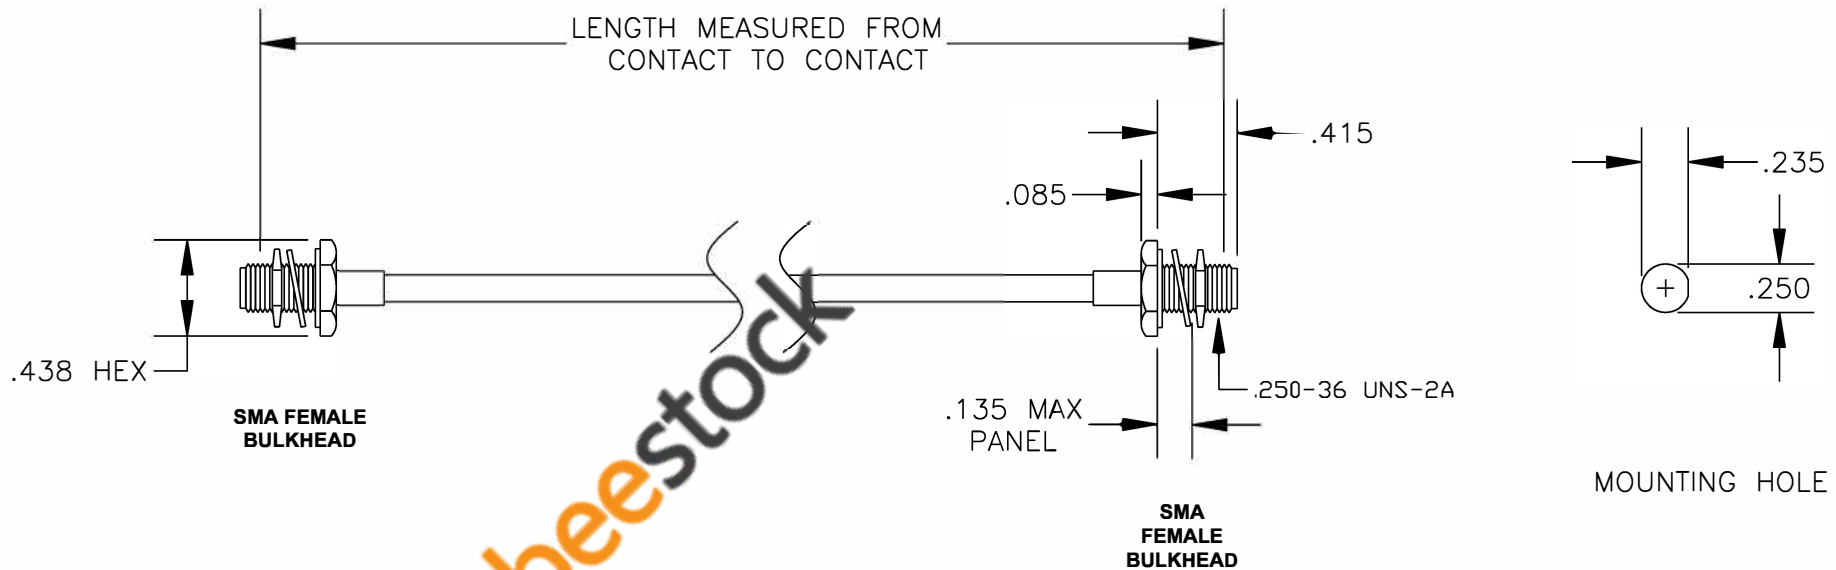

COMPONENTS	IMPEDANCE
SMA FEMALE BULKHEAD	50 OHM
SMA FEMALE BULKHEAD	50 OHM
RG402/U	50 OHM

Standard Lengths	
-12	12"
-24	24"
-36	36"
-48	48"
-60	60"
-XXX	Custom Length in inches

ebeestock

8TH FLOOR, BUILDING 1, YONGFU SCIENCE AND TECHNOLOGY CENTER INDUSTRIAL PARK, NANZHA DISTRICT 5, HUMEN, 523900, DONGGUAN, GUANGDONG, CHINA
 WEBSITE: www.ebeestock.com
 EMAIL: sales@ebeestock.com
COAXIAL & FIBER OPTICS
 ESTABLISHED 2003

DWG TITLE	ET35712			DES.	CABLE ASSEMBLY, RG402/U, SMA FEMALE BULKHEAD TO SMA FEMALE BULKHEAD (LEAD FREE)
REV. A	FSCM NO. 53919	CAD FILE	012408	SCALE	N/A
				SIZE	A 147

- NOTES:
1. UNLESS OTHERWISE SPECIFIED ALL DIMENSIONS ARE NOMINAL.
 2. ALL SPECIFICATIONS ARE SUBJECT TO CHANGE WITHOUT NOTICE AT ANY TIME.
 3. DIMENSIONS ARE IN INCHES.
 4. LENGTH TOLERANCE IS $\pm 1.5\%$ OR $\pm 3/8"$, WHICHEVER IS GREATER.