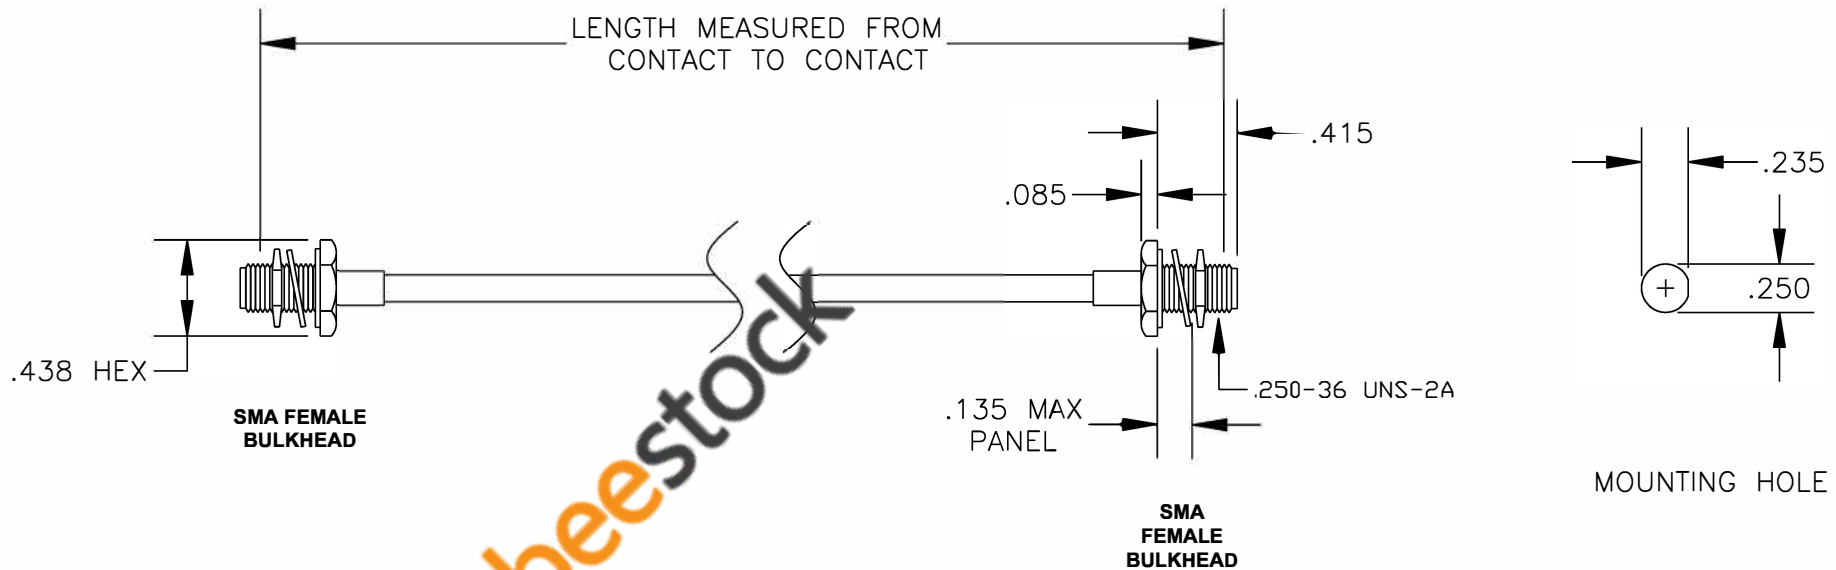

COMPONENTS	IMPEDANCE
SMA FEMALE BULKHEAD	50 OHM
SMA FEMALE BULKHEAD	50 OHM
RG402/U	50 OHM

Standard Lengths	
-12	12"
-24	24"
-36	36"
-48	48"
-60	60"
-XXX	Custom Length in inches

ebeestock

**8TH FLOOR, BUILDING 1, YONGFU SCIENCE AND TECHNOLOGY CENTER INDUSTRIAL PARK, NANZHA DISTRICT 5, HUMEN, 523900, DONGGUAN, GUANGDONG, CHINA**  
 WEBSITE: [www.ebeestock.com](http://www.ebeestock.com)  
 EMAIL: [sales@ebeestock.com](mailto:sales@ebeestock.com)  
**COAXIAL & FIBER OPTICS**  
 ESTABLISHED 2003

DWG TITLE	<b>ET35713</b>	DES.	CABLE ASSEMBLY, RG402/U, SMA FEMALE BULKHEAD TO SMA FEMALE BULKHEAD (LEAD FREE)
REV. A	<b>FSCM NO. 53919</b>	CAD FILE	012408
		SCALE	N/A
		SIZE	A 147

- NOTES:
- UNLESS OTHERWISE SPECIFIED ALL DIMENSIONS ARE NOMINAL.
  - ALL SPECIFICATIONS ARE SUBJECT TO CHANGE WITHOUT NOTICE AT ANY TIME.
  - DIMENSIONS ARE IN INCHES.
  - LENGTH TOLERANCE IS  $\pm 1.5\%$  OR  $\pm 3/8"$ , WHICHEVER IS GREATER.