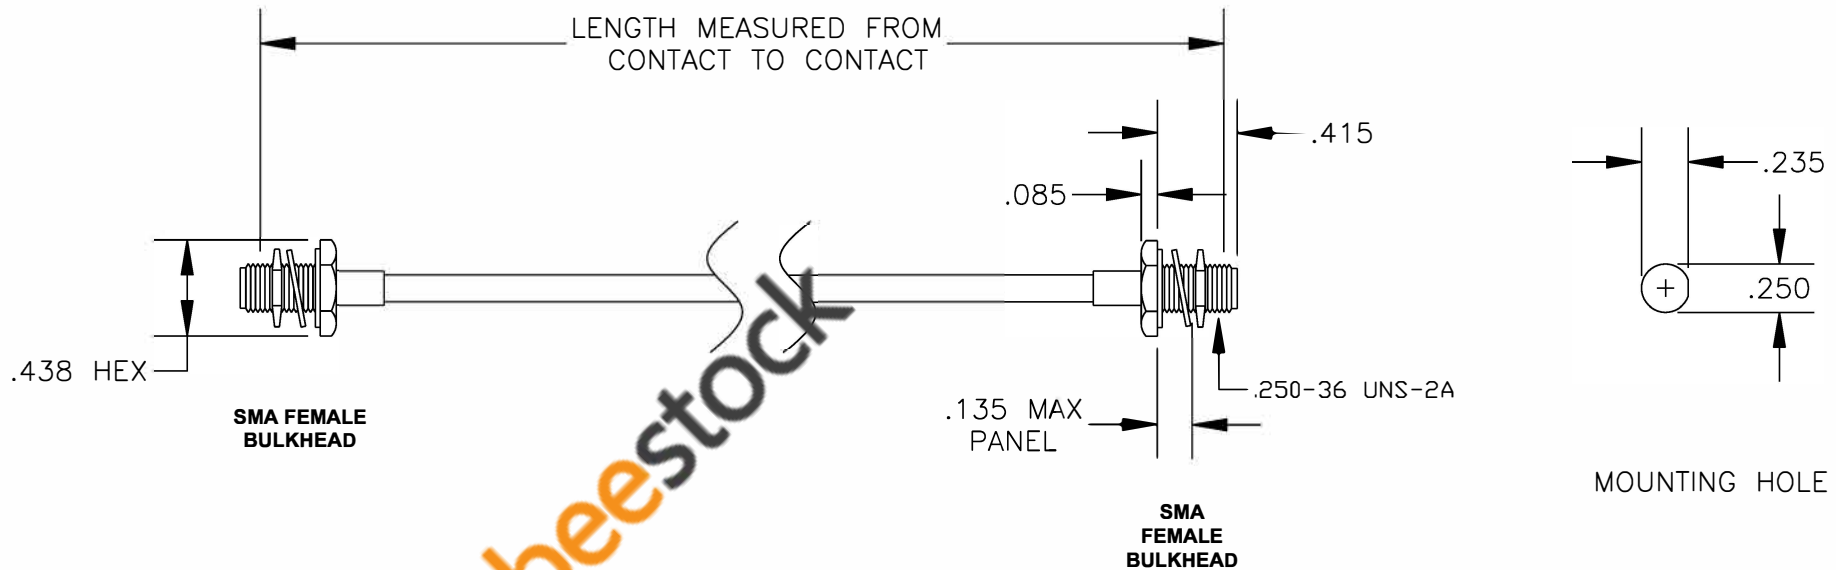

COMPONENTS	IMPEDANCE
SMA FEMALE BULKHEAD	50 OHM
SMA FEMALE BULKHEAD	50 OHM
RG402/U	50 OHM

Standard Lengths	
-12	12"
-24	24"
-36	36"
-48	48"
-60	60"
-XXX	Custom Length in inches

ebeestock

8TH FLOOR, BUILDING 1, YONGFU SCIENCE AND TECHNOLOGY CENTER INDUSTRIAL PARK, NANZHA DISTRICT 5, HUMEN, 523900, DONGGUAN, GUANGDONG, CHINA
 WEBSITE: www.ebeestock.com
 EMAIL: sales@ebeestock.com
COAXIAL & FIBER OPTICS
 ESTABLISHED 2003

DWG TITLE	ET35714	DES.	CABLE ASSEMBLY, RG402/U, SMA FEMALE BULKHEAD TO SMA FEMALE BULKHEAD (LEAD FREE)
-----------	----------------	------	---------------------------------------------------------------------------------

REV. A	FSCM NO. 53919	CAD FILE	012408	SCALE	N/A	SIZE	A 147
--------	-----------------------	----------	--------	-------	-----	------	-------

- NOTES:
- UNLESS OTHERWISE SPECIFIED ALL DIMENSIONS ARE NOMINAL.
 - ALL SPECIFICATIONS ARE SUBJECT TO CHANGE WITHOUT NOTICE AT ANY TIME.
 - DIMENSIONS ARE IN INCHES.
 - LENGTH TOLERANCE IS $\pm 1.5\%$ OR $\pm 3/8"$, WHICHEVER IS GREATER.