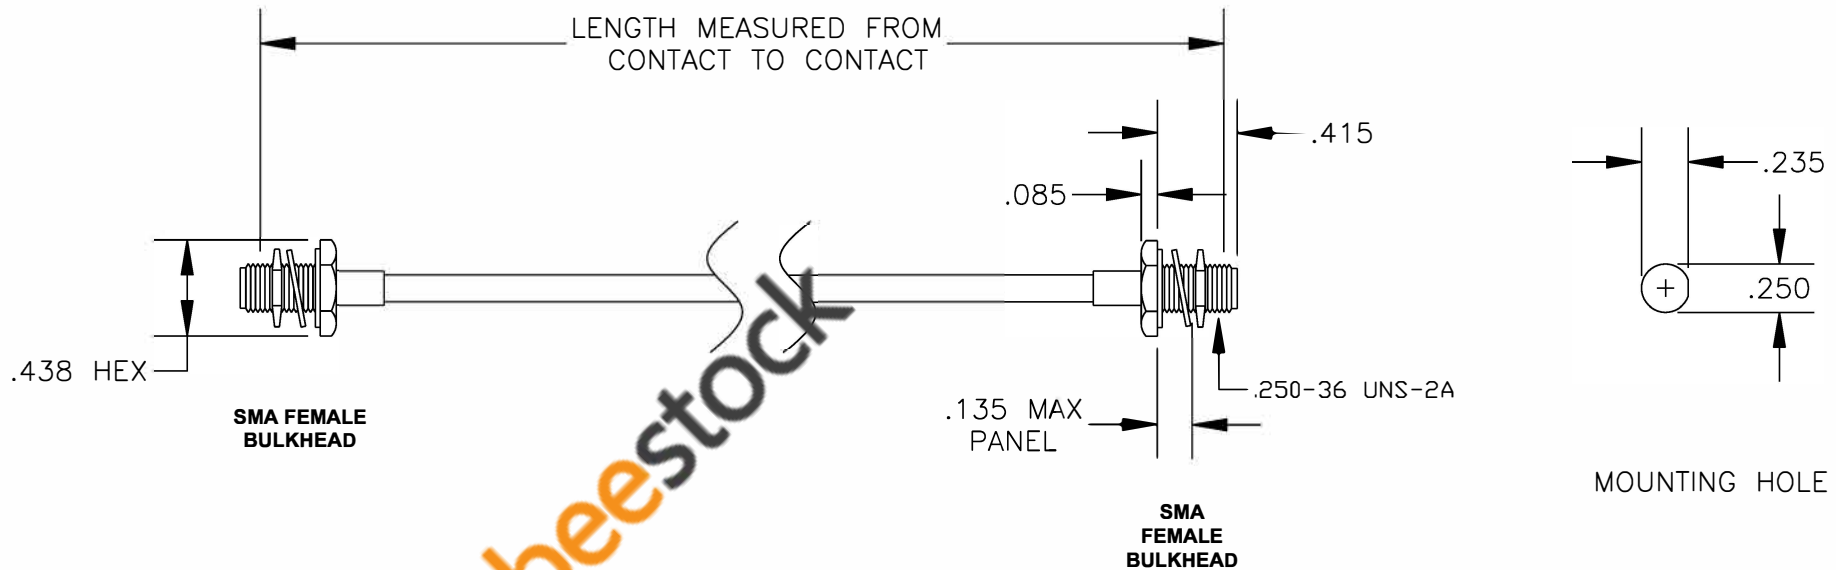

COMPONENTS	IMPEDANCE
SMA FEMALE BULKHEAD	50 OHM
SMA FEMALE BULKHEAD	50 OHM
RG402/U	50 OHM

Standard Lengths	
-12	12"
-24	24"
-36	36"
-48	48"
-60	60"
-XXX	Custom Length in inches

ebeestock

8TH FLOOR, BUILDING 1, YONGFU SCIENCE AND TECHNOLOGY CENTER INDUSTRIAL PARK, NANZHA DISTRICT 5, HUMEN, 523900, DONGGUAN, GUANGDONG, CHINA
 WEBSITE: www.ebeestock.com
 EMAIL: sales@ebeestock.com
COAXIAL & FIBER OPTICS
 ESTABLISHED 2003

DWG TITLE	ET35716	DES.	CABLE ASSEMBLY, RG402/U, SMA FEMALE BULKHEAD TO SMA FEMALE BULKHEAD (LEAD FREE)
REV. A	FSCM NO. 53919	CAD FILE	012408
		SCALE	N/A
		SIZE	A 147

- NOTES:**
- UNLESS OTHERWISE SPECIFIED ALL DIMENSIONS ARE NOMINAL.
 - ALL SPECIFICATIONS ARE SUBJECT TO CHANGE WITHOUT NOTICE AT ANY TIME.
 - DIMENSIONS ARE IN INCHES.
 - LENGTH TOLERANCE IS $\pm 1.5\%$ OR $\pm 3/8"$, WHICHEVER IS GREATER.