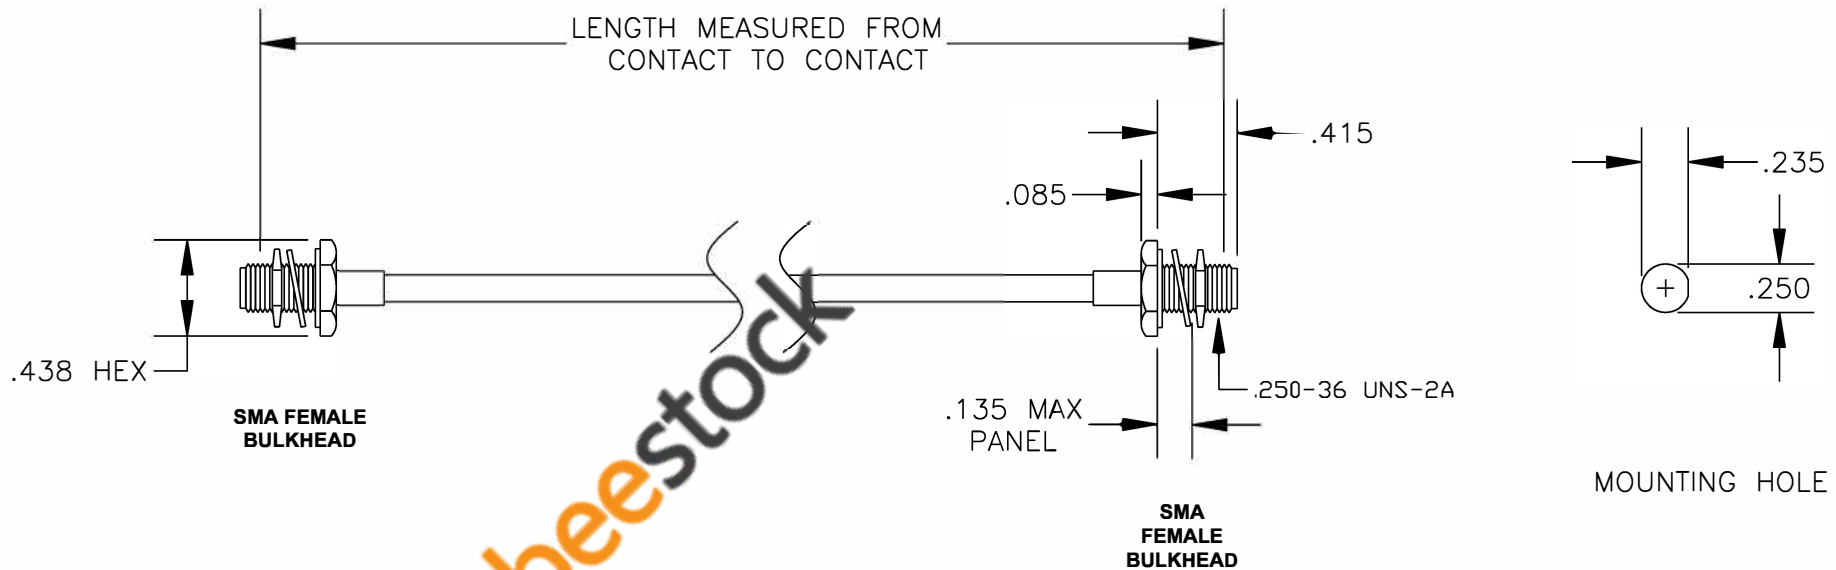

COMPONENTS	IMPEDANCE
SMA FEMALE BULKHEAD	50 OHM
SMA FEMALE BULKHEAD	50 OHM
RG402/U	50 OHM

Standard Lengths	
-12	12"
-24	24"
-36	36"
-48	48"
-60	60"
-XXX	Custom Length in inches

ebeestock

8TH FLOOR, BUILDING 1, YONGFU SCIENCE AND TECHNOLOGY CENTER INDUSTRIAL PARK, NANZHA DISTRICT 5, HUMEN, 523900, DONGGUAN, GUANGDONG, CHINA
 WEBSITE: www.ebeestock.com
 EMAIL: sales@ebeestock.com
COAXIAL & FIBER OPTICS
 ESTABLISHED 2003

DWG TITLE	ET35717			DES.	CABLE ASSEMBLY, RG402/U, SMA FEMALE BULKHEAD TO SMA FEMALE BULKHEAD (LEAD FREE)
REV. A	FSCM NO. 53919	CAD FILE	012408	SCALE	N/A
				SIZE	A 147

- NOTES:**
1. UNLESS OTHERWISE SPECIFIED ALL DIMENSIONS ARE NOMINAL.
 2. ALL SPECIFICATIONS ARE SUBJECT TO CHANGE WITHOUT NOTICE AT ANY TIME.
 3. DIMENSIONS ARE IN INCHES.
 4. LENGTH TOLERANCE IS $\pm 1.5\%$ OR $\pm 3/8"$, WHICHEVER IS GREATER.