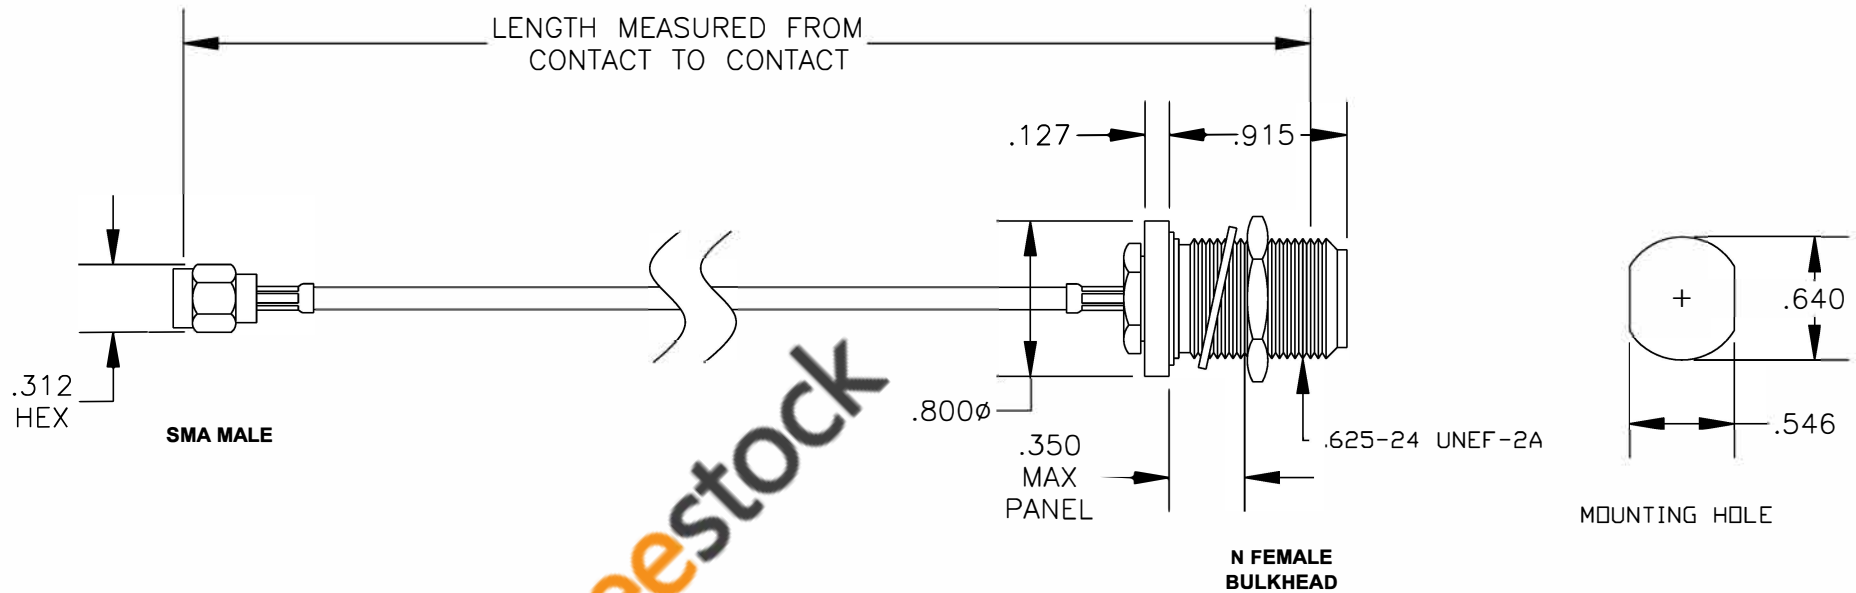

COMPONENTS	IMPEDANCE
SMA MALE	50 OHM
N FEMALE BULKHEAD	50 OHM
RG316/U	50 OHM

Standard Lengths	
-12	12"
-24	24"
-36	36"
-48	48"
-60	60"
-XXX	Custom Length in inches

8TH FLOOR, BUILDING 1, YONGFU SCIENCE AND TECHNOLOGY CENTER INDUSTRIAL PARK, NANZHA DISTRICT 5, HUMEN, 523900, DONGGUAN, GUANGDONG, CHINA
 WEBSITE: www.ebeestock.com
 EMAIL: sales@ebeestock.com
COAXIAL & FIBER OPTICS
 ESTABLISHED 2003

DWG TITLE	ET35750	DES.	CABLE ASSEMBLY, RG316/U, SMA MALE TO N FEMALE BULKHEAD
-----------	----------------	------	--

REV. A	FSCM NO. 53919	CAD FILE	012408	SCALE	N/A	SIZE	A	147
--------	-----------------------	----------	--------	-------	-----	------	---	-----

- NOTES:**
- UNLESS OTHERWISE SPECIFIED ALL DIMENSIONS ARE NOMINAL.
 - ALL SPECIFICATIONS ARE SUBJECT TO CHANGE WITHOUT NOTICE AT ANY TIME.
 - DIMENSIONS ARE IN INCHES.
 - LENGTH TOLERANCE IS $\pm 1.5\%$ OR $\pm 3/8"$, WHICHEVER IS GREATER.