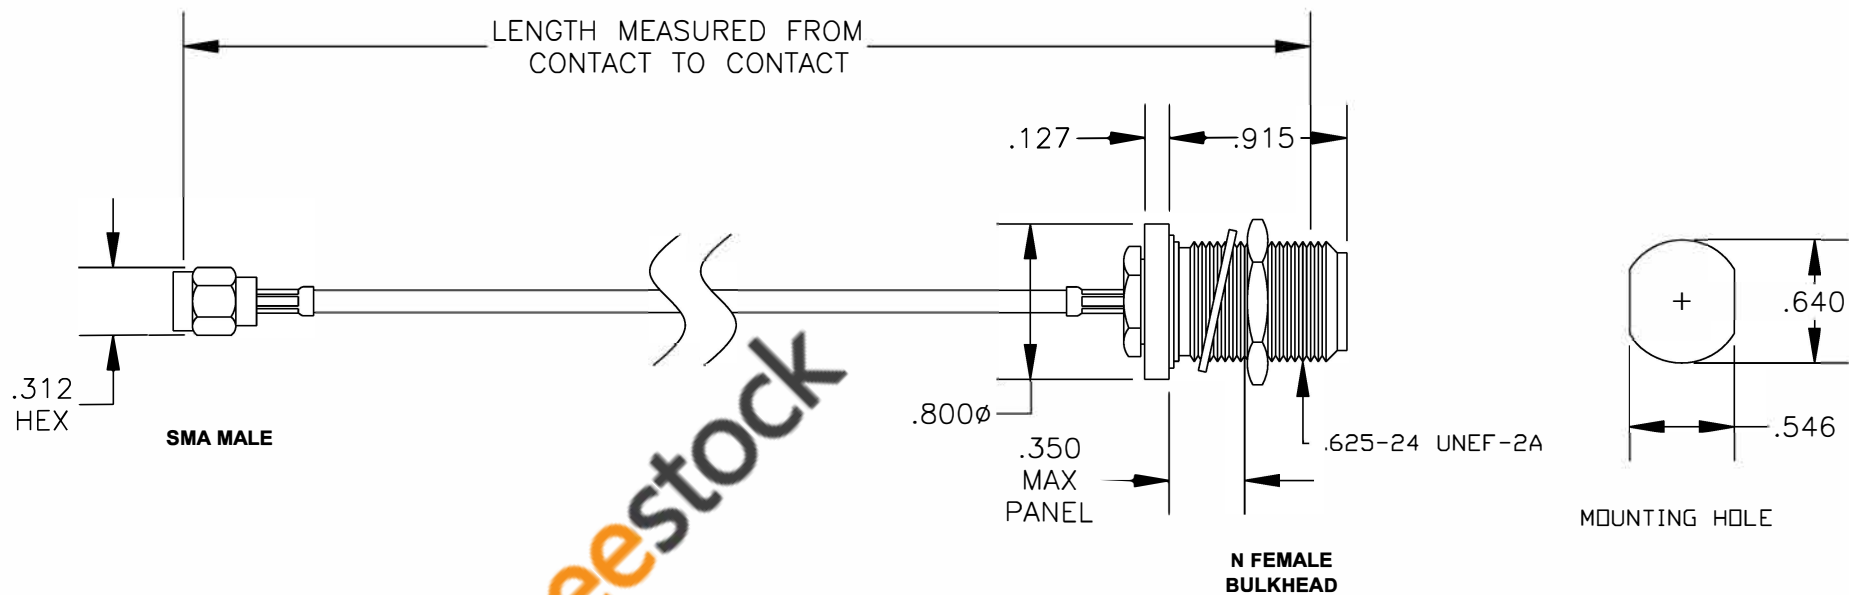

COMPONENTS	IMPEDANCE
SMA MALE	50 OHM
N FEMALE BULKHEAD	50 OHM
RG316/U	50 OHM

Standard Lengths	
-12	12"
-24	24"
-36	36"
-48	48"
-60	60"
-XXX	Custom Length in inches

**8TH FLOOR, BUILDING 1, YONGFU SCIENCE AND TECHNOLOGY CENTER INDUSTRIAL PARK, NANZHA DISTRICT 5, HUMEN, 523900, DONGGUAN, GUANGDONG, CHINA**  
 WEBSITE: [www.ebeestock.com](http://www.ebeestock.com)  
 EMAIL: [sales@ebeestock.com](mailto:sales@ebeestock.com)  
**COAXIAL & FIBER OPTICS**  
 ESTABLISHED 2003

DWG TITLE	DES.
<b>ET35758</b>	CABLE ASSEMBLY, RG316/U, SMA MALE TO N FEMALE BULKHEAD (LEAD FREE)

REV. A	FSCM NO. 53919	CAD FILE 012408	SCALE N/A	SIZE A	147
--------	----------------	-----------------	-----------	--------	-----

- NOTES:
1. UNLESS OTHERWISE SPECIFIED ALL DIMENSIONS ARE NOMINAL.
  2. ALL SPECIFICATIONS ARE SUBJECT TO CHANGE WITHOUT NOTICE AT ANY TIME.
  3. DIMENSIONS ARE IN INCHES.
  4. LENGTH TOLERANCE IS  $\pm 1.5\%$  OR  $\pm 3/8"$ , WHICHEVER IS GREATER.