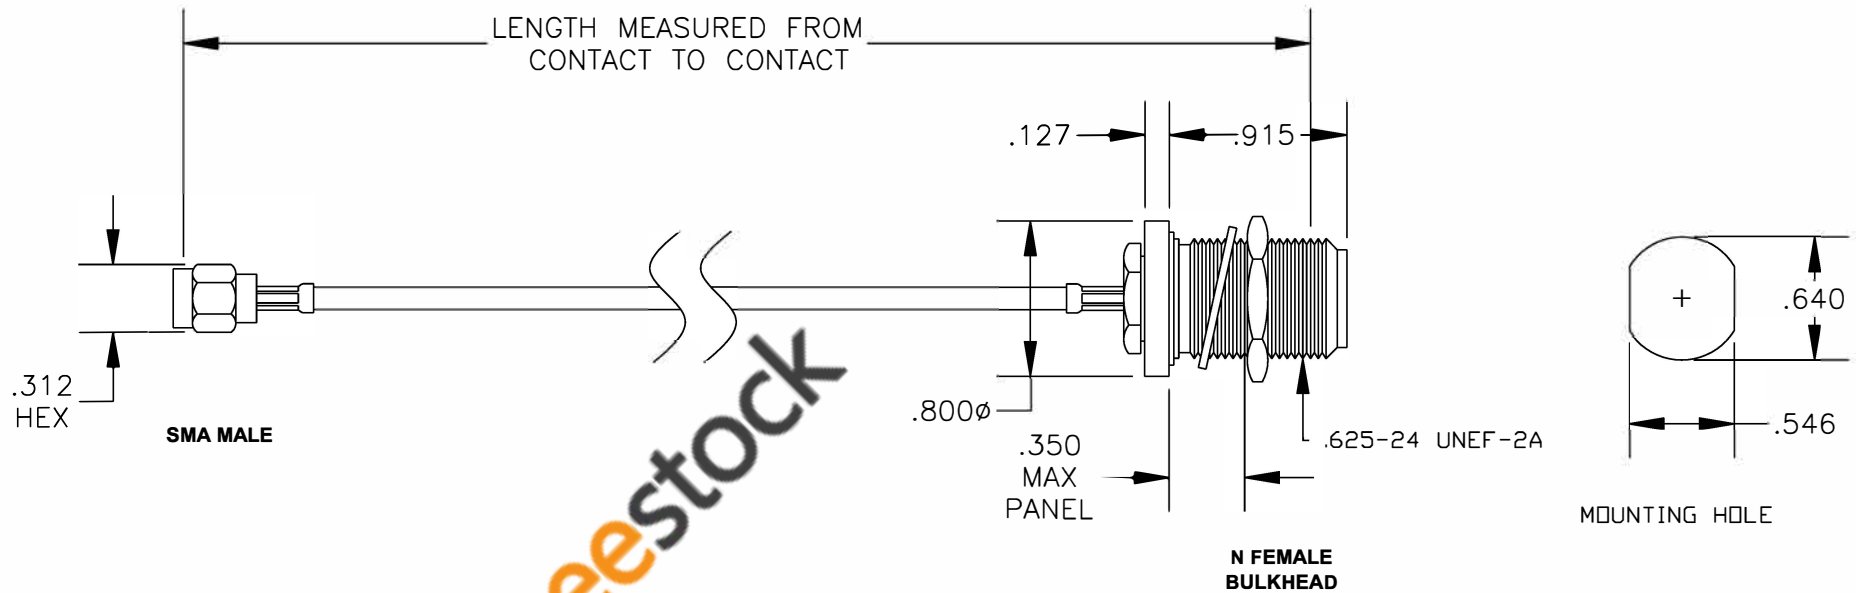

COMPONENTS	IMPEDANCE
SMA MALE	50 OHM
N FEMALE BULKHEAD	50 OHM
RG316/U	50 OHM

Standard Lengths	
-12	12"
-24	24"
-36	36"
-48	48"
-60	60"
-XXX	Custom Length in inches

8TH FLOOR, BUILDING 1, YONGFU SCIENCE AND TECHNOLOGY CENTER INDUSTRIAL PARK, NANZHA DISTRICT 5, HUMEN, 523900, DONGGUAN, GUANGDONG, CHINA
 WEBSITE: www.ebeestock.com
 EMAIL: sales@ebeestock.com
COAXIAL & FIBER OPTICS
 ESTABLISHED 2003

DWG TITLE	DES.
ET35760	CABLE ASSEMBLY, RG316/U, SMA MALE TO N FEMALE BULKHEAD (LEAD FREE)

REV. A	FSCM NO. 53919	CAD FILE 012408	SCALE N/A	SIZE A	147
--------	-----------------------	-----------------	-----------	--------	-----

- NOTES:**
1. UNLESS OTHERWISE SPECIFIED ALL DIMENSIONS ARE NOMINAL.
 2. ALL SPECIFICATIONS ARE SUBJECT TO CHANGE WITHOUT NOTICE AT ANY TIME.
 3. DIMENSIONS ARE IN INCHES.
 4. LENGTH TOLERANCE IS $\pm 1.5\%$ OR $\pm 3/8"$, WHICHEVER IS GREATER.