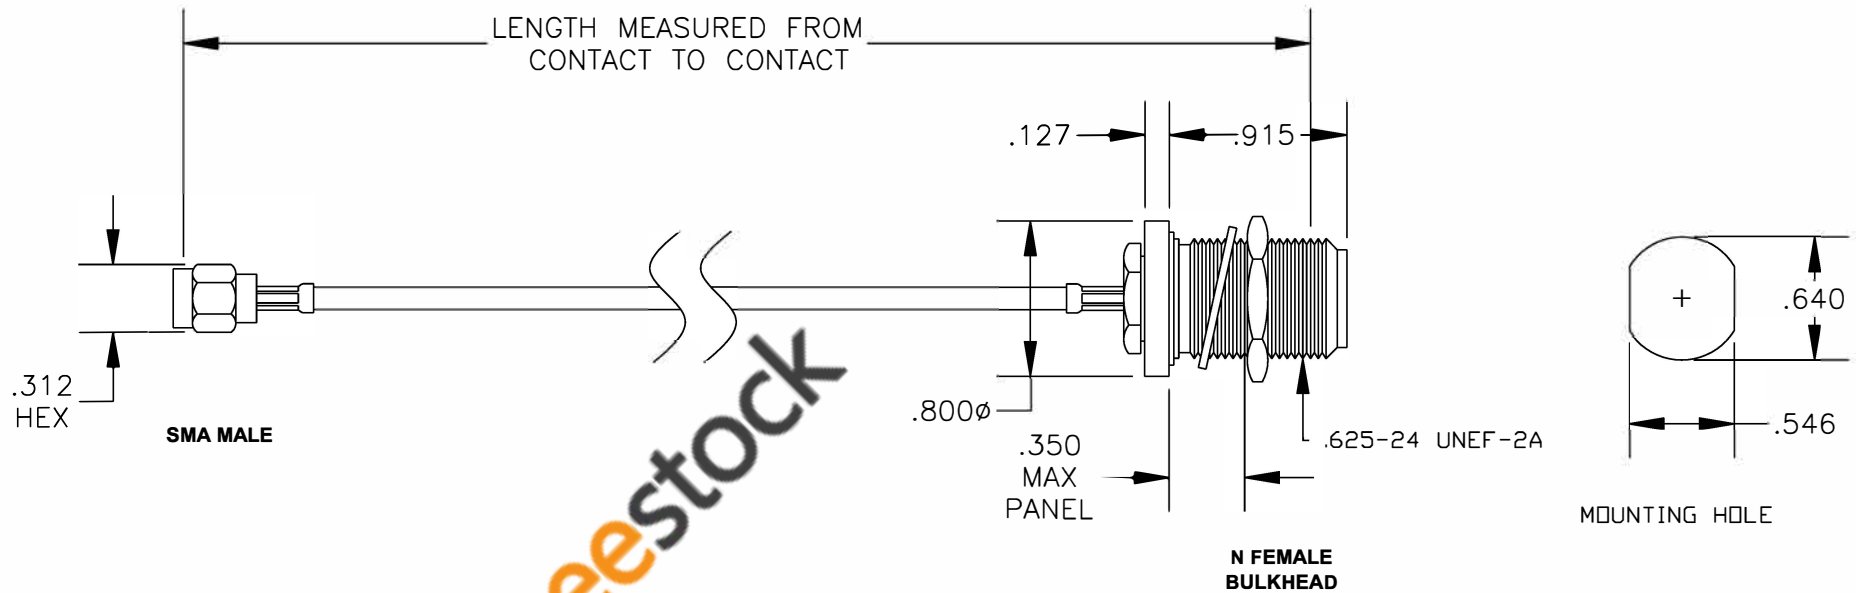

COMPONENTS	IMPEDANCE
SMA MALE	50 OHM
N FEMALE BULKHEAD	50 OHM
RG316/U	50 OHM

Standard Lengths	
-12	12"
-24	24"
-36	36"
-48	48"
-60	60"
-XXX	Custom Length in inches

8TH FLOOR, BUILDING 1, YONGFU SCIENCE AND TECHNOLOGY CENTER INDUSTRIAL PARK, NANZHA DISTRICT 5, HUMEN, 523900, DONGGUAN, GUANGDONG, CHINA
 WEBSITE: www.ebeestock.com
 EMAIL: sales@ebeestock.com
COAXIAL & FIBER OPTICS
 ESTABLISHED 2003

DWG TITLE	DES.
ET35761	CABLE ASSEMBLY, RG316/U, SMA MALE TO N FEMALE BULKHEAD (LEAD FREE)

REV. A	FSCM NO. 53919	CAD FILE 012408	SCALE N/A	SIZE A	147
--------	----------------	-----------------	-----------	--------	-----

- NOTES:
- UNLESS OTHERWISE SPECIFIED ALL DIMENSIONS ARE NOMINAL.
 - ALL SPECIFICATIONS ARE SUBJECT TO CHANGE WITHOUT NOTICE AT ANY TIME.
 - DIMENSIONS ARE IN INCHES.
 - LENGTH TOLERANCE IS $\pm 1.5\%$ OR $\pm 3/8"$, WHICHEVER IS GREATER.