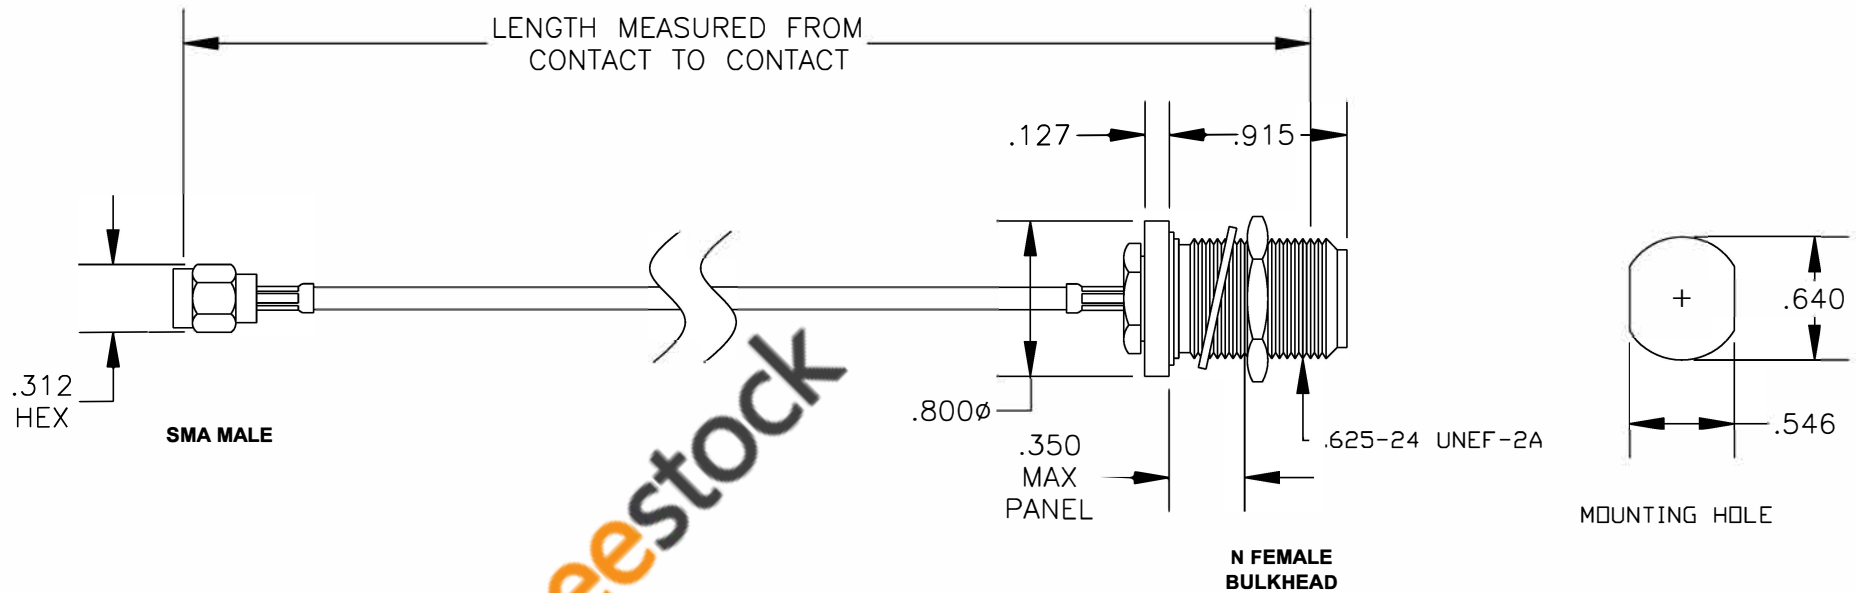

COMPONENTS	IMPEDANCE
SMA MALE	50 OHM
N FEMALE BULKHEAD	50 OHM
RG316/U	50 OHM

Standard Lengths	
-12	12"
-24	24"
-36	36"
-48	48"
-60	60"
-XXX	Custom Length in inches

8TH FLOOR, BUILDING 1, YONGFU SCIENCE AND TECHNOLOGY CENTER INDUSTRIAL PARK, NANZHA DISTRICT 5, HUMEN, 523900, DONGGUAN, GUANGDONG, CHINA
 WEBSITE: www.ebeestock.com
 EMAIL: sales@ebeestock.com
COAXIAL & FIBER OPTICS
 ESTABLISHED 2003

DWG TITLE	DES.
ET35762	CABLE ASSEMBLY, RG316/U, SMA MALE TO N FEMALE BULKHEAD (LEAD FREE)

REV. A	FSCM NO. 53919	CAD FILE 012408	SCALE N/A	SIZE A	147
--------	----------------	-----------------	-----------	--------	-----

- NOTES:
- UNLESS OTHERWISE SPECIFIED ALL DIMENSIONS ARE NOMINAL.
 - ALL SPECIFICATIONS ARE SUBJECT TO CHANGE WITHOUT NOTICE AT ANY TIME.
 - DIMENSIONS ARE IN INCHES.
 - LENGTH TOLERANCE IS $\pm 1.5\%$ OR $\pm 3/8"$, WHICHEVER IS GREATER.