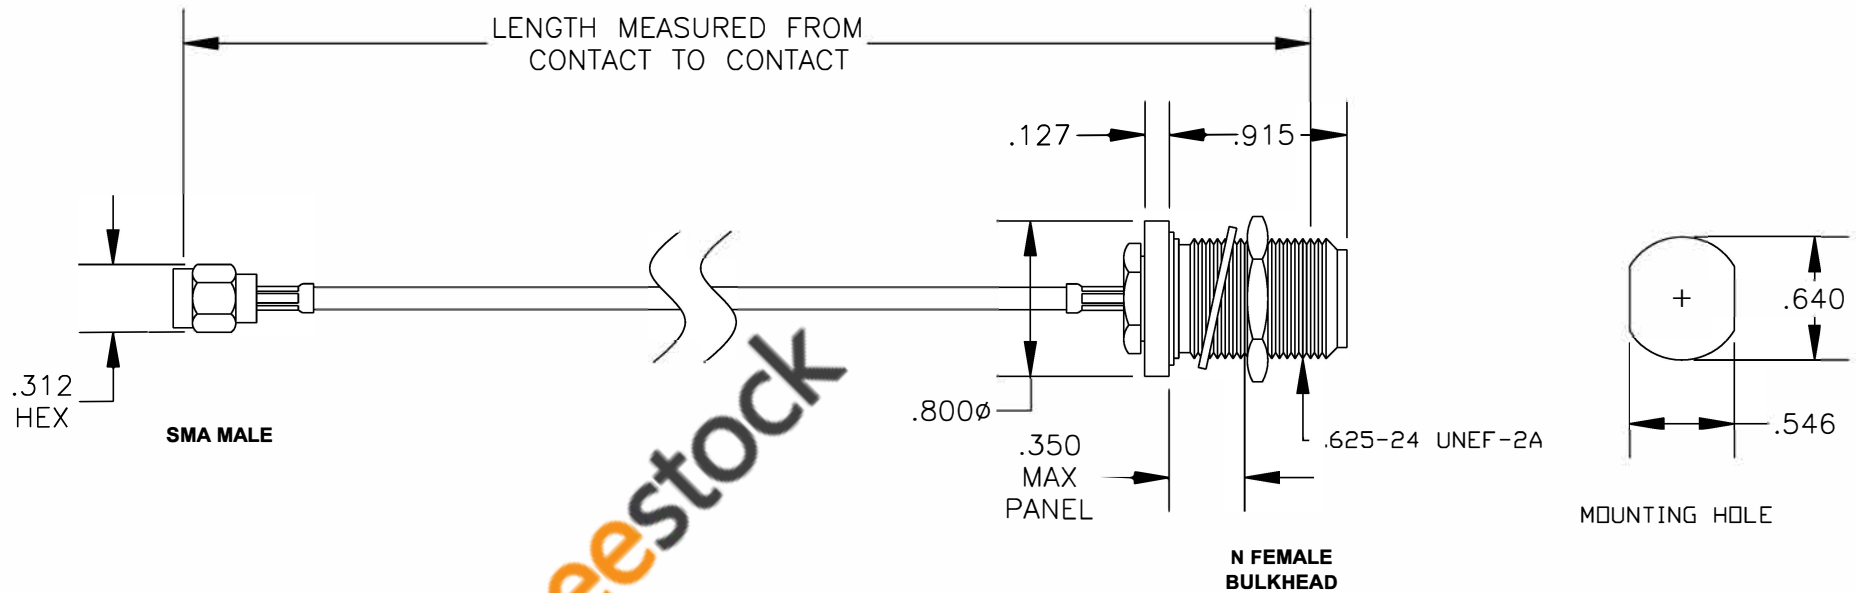

COMPONENTS	IMPEDANCE
SMA MALE	50 OHM
N FEMALE BULKHEAD	50 OHM
RG316/U	50 OHM

Standard Lengths	
-12	12"
-24	24"
-36	36"
-48	48"
-60	60"
-XXX	Custom Length in inches

**8TH FLOOR, BUILDING 1, YONGFU SCIENCE AND TECHNOLOGY CENTER INDUSTRIAL PARK, NANZHA DISTRICT 5, HUMEN, 523900, DONGGUAN, GUANGDONG, CHINA**  
 WEBSITE: [www.ebeestock.com](http://www.ebeestock.com)  
 EMAIL: [sales@ebeestock.com](mailto:sales@ebeestock.com)  
**COAXIAL & FIBER OPTICS**  
 ESTABLISHED 2003

DWG TITLE	DES.
<b>ET35763</b>	CABLE ASSEMBLY, RG316/U, SMA MALE TO N FEMALE BULKHEAD (LEAD FREE)

REV. A	FSCM NO. 53919	CAD FILE 012408	SCALE N/A	SIZE A	147
--------	----------------	-----------------	-----------	--------	-----

- NOTES:
- UNLESS OTHERWISE SPECIFIED ALL DIMENSIONS ARE NOMINAL.
  - ALL SPECIFICATIONS ARE SUBJECT TO CHANGE WITHOUT NOTICE AT ANY TIME.
  - DIMENSIONS ARE IN INCHES.
  - LENGTH TOLERANCE IS  $\pm 1.5\%$  OR  $\pm 3/8"$ , WHICHEVER IS GREATER.