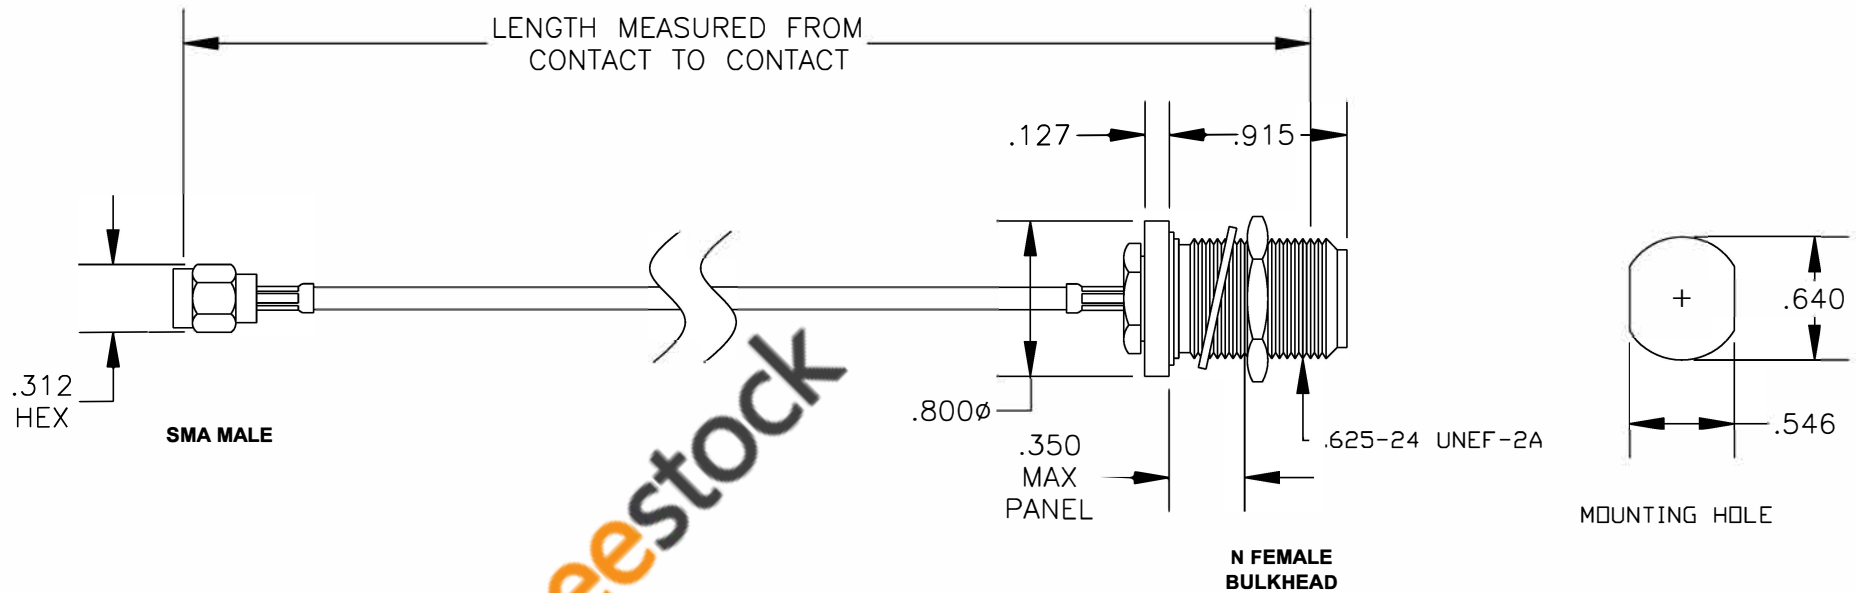

COMPONENTS	IMPEDANCE
SMA MALE	50 OHM
N FEMALE BULKHEAD	50 OHM
RG316/U	50 OHM

Standard Lengths	
-12	12"
-24	24"
-36	36"
-48	48"
-60	60"
-XXX	Custom Length in inches

8TH FLOOR, BUILDING 1, YONGFU SCIENCE AND TECHNOLOGY CENTER INDUSTRIAL PARK, NANZHA DISTRICT 5, HUMEN, 523900, DONGGUAN, GUANGDONG, CHINA
 WEBSITE: www.ebeestock.com
 EMAIL: sales@ebeestock.com
COAXIAL & FIBER OPTICS
 ESTABLISHED 2003

DWG TITLE	DES.
ET35764	CABLE ASSEMBLY, RG316/U, SMA MALE TO N FEMALE BULKHEAD (LEAD FREE)

REV. A	FSCM NO. 53919	CAD FILE 012408	SCALE N/A	SIZE A	147
--------	----------------	-----------------	-----------	--------	-----

- NOTES:
- UNLESS OTHERWISE SPECIFIED ALL DIMENSIONS ARE NOMINAL.
 - ALL SPECIFICATIONS ARE SUBJECT TO CHANGE WITHOUT NOTICE AT ANY TIME.
 - DIMENSIONS ARE IN INCHES.
 - LENGTH TOLERANCE IS $\pm 1.5\%$ OR $\pm 3/8"$, WHICHEVER IS GREATER.