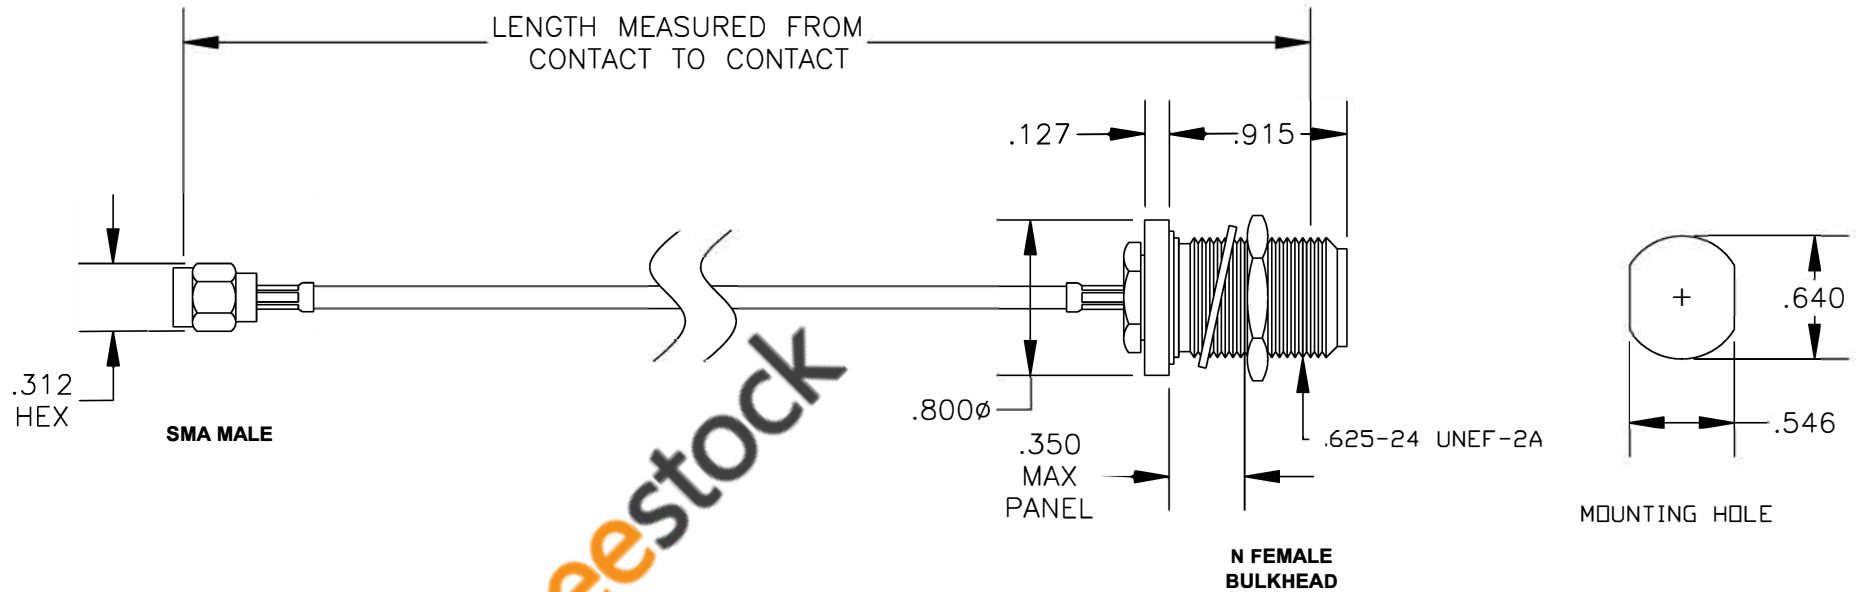

COMPONENTS	IMPEDANCE
SMA MALE	50 OHM
N FEMALE BULKHEAD	50 OHM
RG316/U	50 OHM

Standard Lengths	
-12	12"
-24	24"
-36	36"
-48	48"
-60	60"
-XXX	Custom Length in inches

8TH FLOOR, BUILDING 1, YONGFU SCIENCE AND TECHNOLOGY CENTER INDUSTRIAL PARK, NANZHA DISTRICT 5, HUMEN, 523900, DONGGUAN, GUANGDONG, CHINA
 WEBSITE: www.ebeestock.com
 EMAIL: sales@ebeestock.com
COAXIAL & FIBER OPTICS
 ESTABLISHED 2003

DWG TITLE	DES.
ET35765	CABLE ASSEMBLY, RG316/U, SMA MALE TO N FEMALE BULKHEAD (LEAD FREE)

REV. A	FSCM NO. 53919	CAD FILE 012408	SCALE N/A	SIZE A	147
--------	----------------	-----------------	-----------	--------	-----

- NOTES:
- UNLESS OTHERWISE SPECIFIED ALL DIMENSIONS ARE NOMINAL.
 - ALL SPECIFICATIONS ARE SUBJECT TO CHANGE WITHOUT NOTICE AT ANY TIME.
 - DIMENSIONS ARE IN INCHES.
 - LENGTH TOLERANCE IS $\pm 1.5\%$ OR $\pm 3/8"$, WHICHEVER IS GREATER.