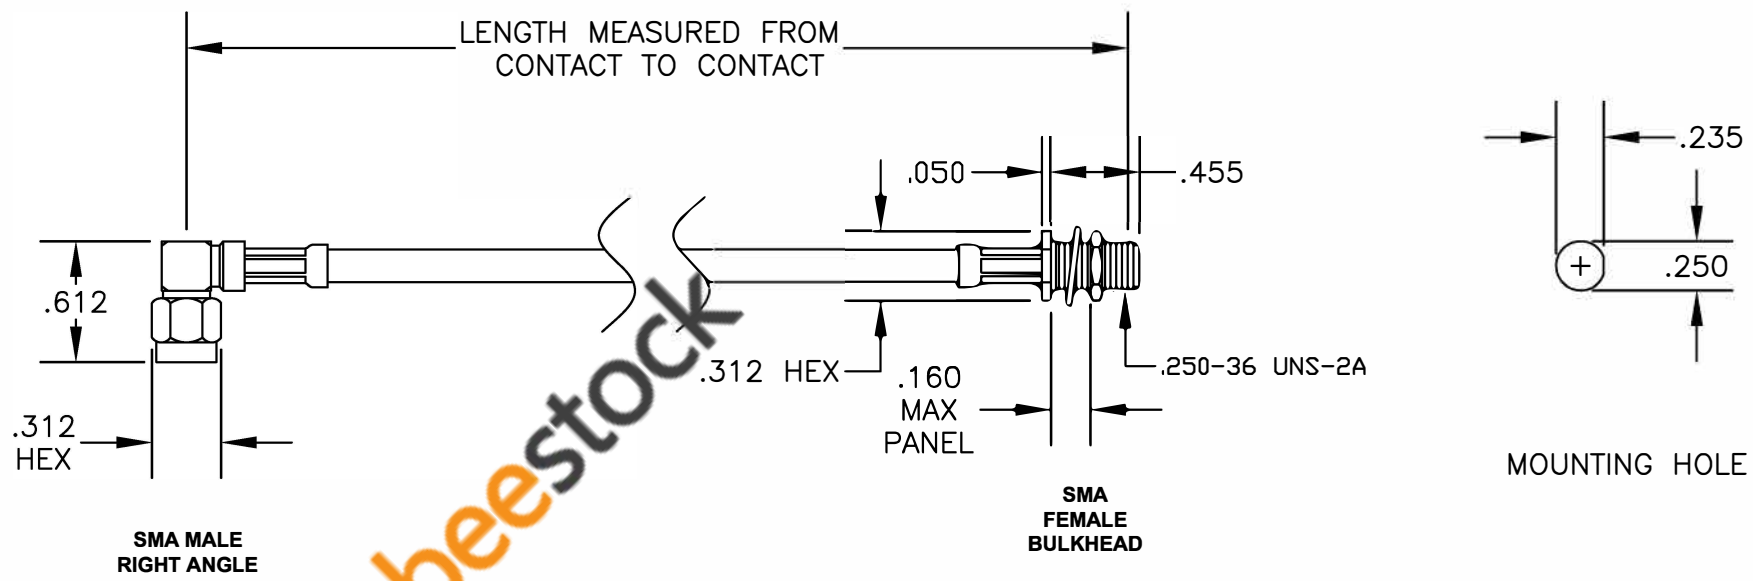

COMPONENTS	IMPEDANCE
SMA MALE RIGHT ANGLE	50 OHM
SMA FEMALE BULKHEAD	50 OHM

Standard Lengths	
-12	12"
-24	24"
-36	36"
-48	48"
-60	60"
-XXX	Custom Length in Inches

ebeestock

8TH FLOOR, BUILDING 1, YONGFU SCIENCE AND TECHNOLOGY
CENTER INDUSTRIAL PARK, NANZHA DISTRICT 5,
HUMEN, 523900, DONGGUAN, GUANGDONG, CHINA

WEBSITE: www.ebeestock.com
EMAIL: sales@ebeestock.com

ESTABLISHED 2003

COAXIAL & FIBER OPTICS

DWG TITLE

ET35816

DES. CABLE ASSEMBLY, SMA MALE
RIGHT ANGLE TO SMA FEMALE BULKHEAD

REV. B	FSCM NO. 53919	CAD FILE 050409	SCALE N/A	SIZE A	147
--------	----------------	-----------------	-----------	--------	-----

NOTES:
 1. UNLESS OTHERWISE SPECIFIED ALL DIMENSIONS ARE NOMINAL.
 2. ALL SPECIFICATIONS ARE SUBJECT TO CHANGE WITHOUT NOTICE AT ANY TIME.
 3. DIMENSIONS ARE IN INCHES.
 4. LENGTH TOLERANCE IS ± 1.5% OR 3/8", WHICHEVER IS GREATER.