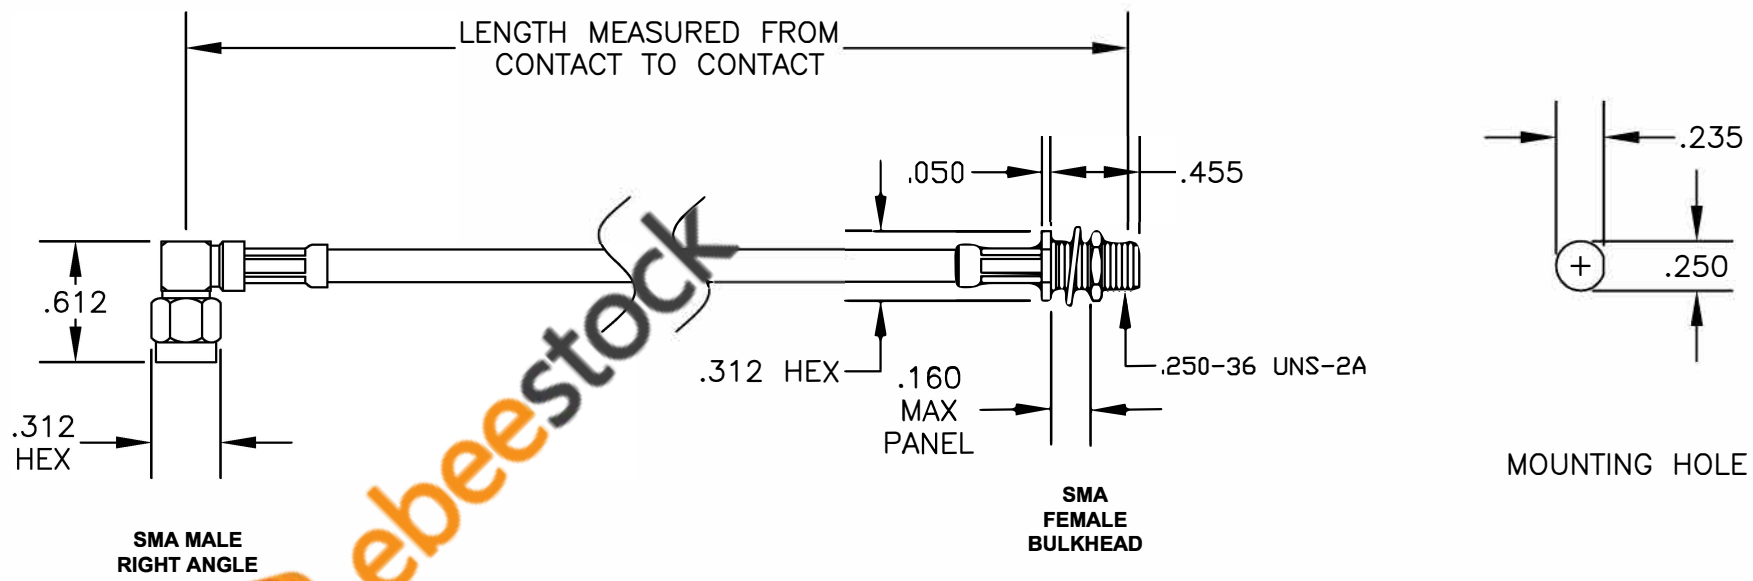

COMPONENTS	IMPEDANCE
SMA MALE RIGHT ANGLE	50 OHM
SMA FEMALE BULKHEAD	50 OHM

Standard Lengths	
-12	12"
-24	24"
-36	36"
-48	48"
-60	60"
-XXX	Custom Length in Inches

8TH FLOOR, BUILDING 1, YONGFU SCIENCE AND TECHNOLOGY CENTER INDUSTRIAL PARK, NANZHA DISTRICT 5, HUMEN, 523900, DONG GUAN, GUANGDONG, CHINA

WEBSITE: www.ebeestock.com
 EMAIL: sales@ebeestock.com
 COAXIAL & FIBER OPTICS

DWG TITLE

ET35824

DES. CABLE ASSEMBLY, SMA MALE RIGHT ANGLE TO SMA FEMALE BULKHEAD (LEAD FREE)

REV. B | FSCMNO. 53919

CAD FILE 050409

SCALE N/A

SIZE A

147

NOTES:

1. UNLESS OTHERWISE SPECIFIED ALL DIMENSIONS ARE NOMINAL.
2. ALL SPECIFICATIONS ARE SUBJECT TO CHANGE WITHOUT NOTICE AT ANY TIME.
3. DIMENSIONS ARE IN INCHES.
4. LENGTH TOLERANCE IS ± 1.5% OR 3/8", WHICHEVER IS GREATER.