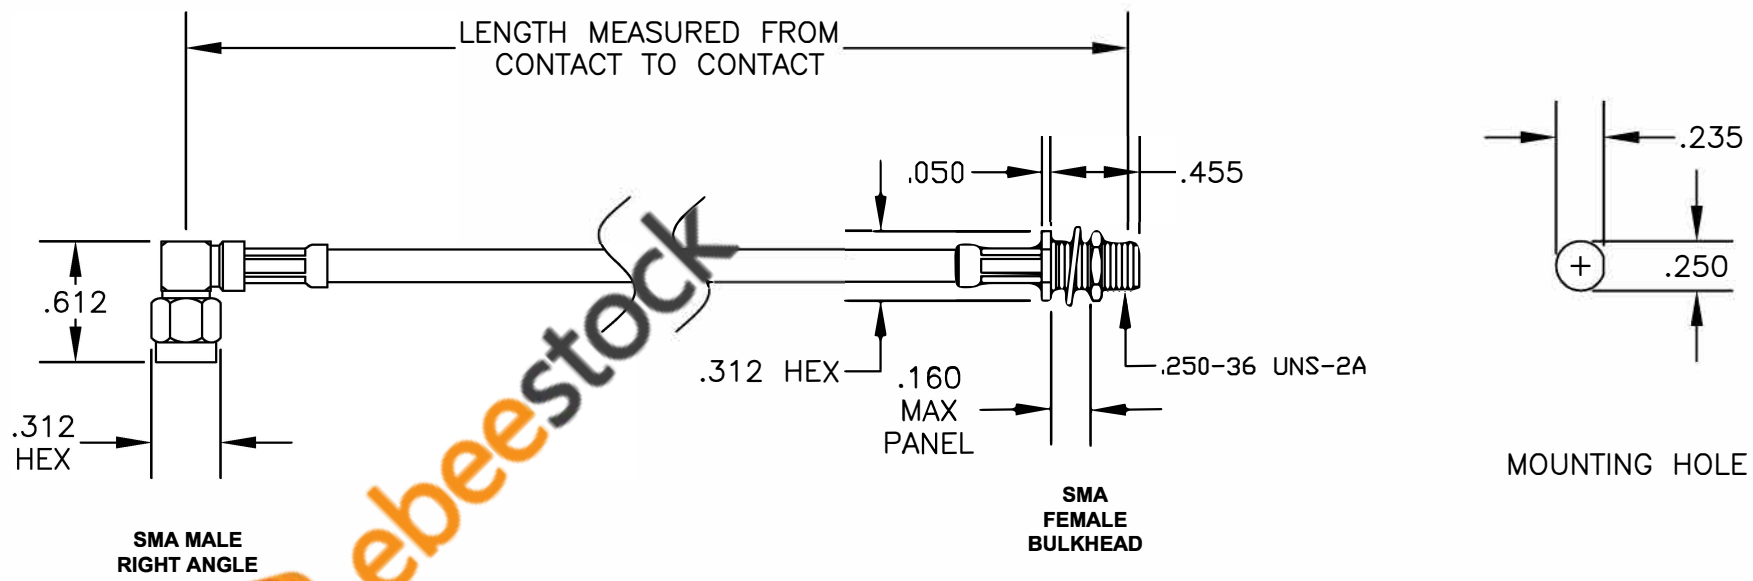

COMPONENTS	IMPEDANCE
SMA MALE RIGHT ANGLE	50 OHM
SMA FEMALE BULKHEAD	50 OHM

Standard Lengths	
-12	12"
-24	24"
-36	36"
-48	48"
-60	60"
-XXX	Custom Length in Inches

8TH FLOOR, BUILDING 1, YONGFU SCIENCE AND TECHNOLOGY CENTER INDUSTRIAL PARK, NANZHA DISTRICT 5, HUMEN, 523900, DONG GUAN, GUANGDONG, CHINA

WEBSITE: www.ebeestock.com
 EMAIL: sales@ebeestock.com
 COAXIAL & FIBER OPTICS

DWG TITLE

ET35825

DES. CABLE ASSEMBLY, SMA MALE RIGHT ANGLE TO SMA FEMALE BULKHEAD (LEAD FREE)

REV. B | FSCMNO. 53919
CAD FILE 050409
SCALE N/A
SIZE A
147

NOTES:

1. UNLESS OTHERWISE SPECIFIED ALL DIMENSIONS ARE NOMINAL.
2. ALL SPECIFICATIONS ARE SUBJECT TO CHANGE WITHOUT NOTICE AT ANY TIME.
3. DIMENSIONS ARE IN INCHES.
4. LENGTH TOLERANCE IS ± 1.5% OR 3/8", WHICHEVER IS GREATER.