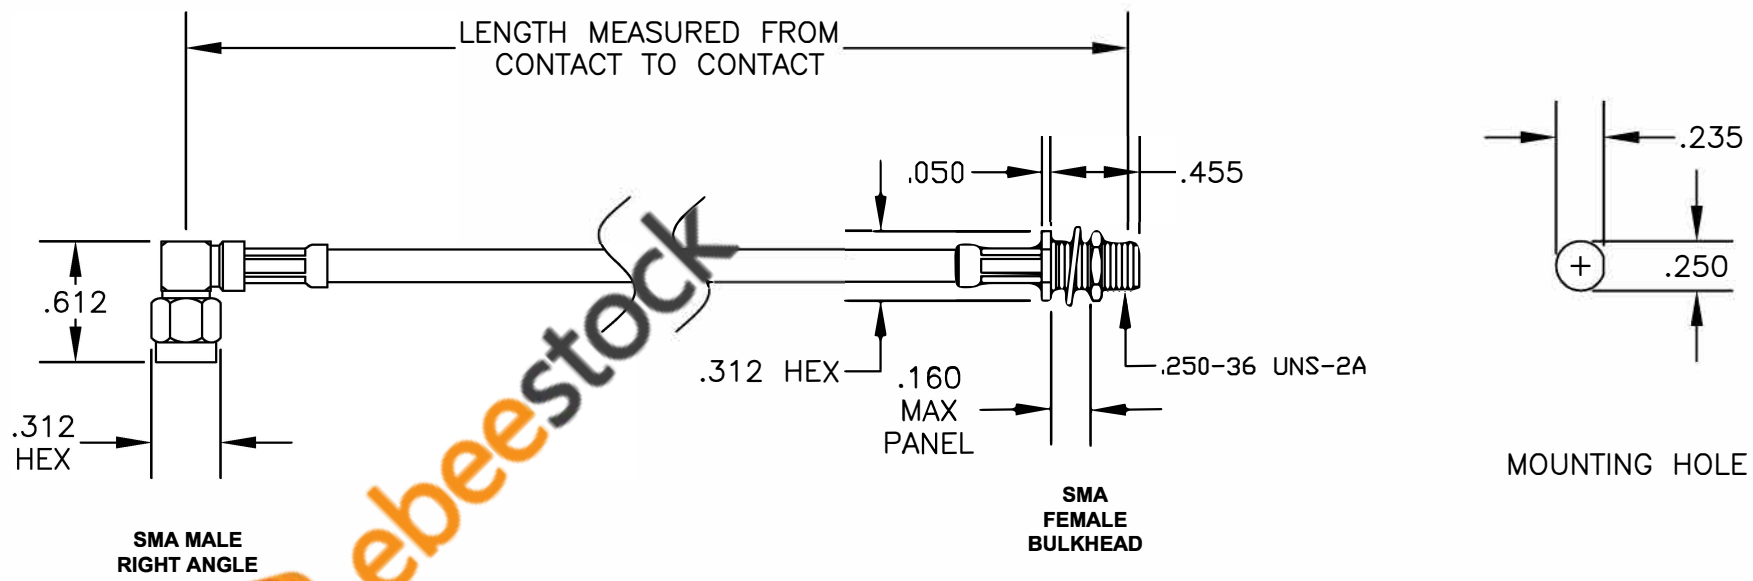

COMPONENTS	IMPEDANCE
SMA MALE RIGHT ANGLE	50 OHM
SMA FEMALE BULKHEAD	50 OHM

Standard Lengths	
-12	12"
-24	24"
-36	36"
-48	48"
-60	60"
-XXX	Custom Length in Inches

8TH FLOOR, BUILDING 1, YONGFU SCIENCE AND TECHNOLOGY CENTER INDUSTRIAL PARK, NANZHA DISTRICT 5, HUMEN, 523900, DONG GUAN, GUANGDONG, CHINA

WEBSITE: www.ebeestock.com
 EMAIL: sales@ebeestock.com
 COAXIAL & FIBER OPTICS

DWG TITLE

ET35827

DES. CABLE ASSEMBLY, SMA MALE RIGHT ANGLE TO SMA FEMALE BULKHEAD (LEAD FREE)

REV. B | FSCMNO. 53919

CAD FILE 050409

SCALE N/A

SIZE A

147

NOTES:

1. UNLESS OTHERWISE SPECIFIED ALL DIMENSIONS ARE NOMINAL.
2. ALL SPECIFICATIONS ARE SUBJECT TO CHANGE WITHOUT NOTICE AT ANY TIME.
3. DIMENSIONS ARE IN INCHES.
4. LENGTH TOLERANCE IS ± 1.5% OR 3/8", WHICHEVER IS GREATER.