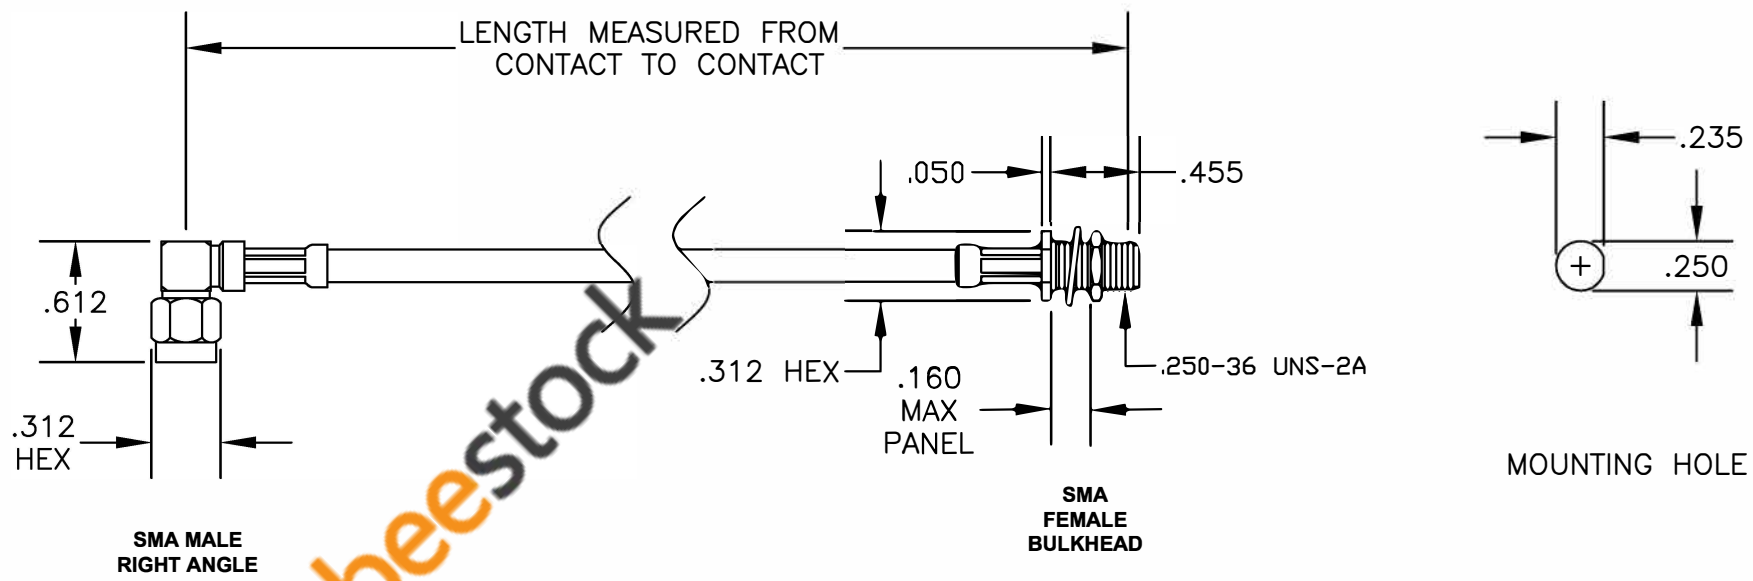

COMPONENTS	IMPEDANCE
SMA MALE RIGHT ANGLE	50 OHM
SMA FEMALE BULKHEAD	50 OHM

Standard Lengths	
-12	12"
-24	24"
-36	36"
-48	48"
-60	60"
-XXX	Custom Length in Inches

ebeestock

8TH FLOOR, BUILDING 1, YONGFU SCIENCE AND TECHNOLOGY CENTER INDUSTRIAL PARK, NANZHA DISTRICT 5, HUMEN, 523900, DONGGUAN, GUANGDONG, CHINA

WEBSITE: www.ebeestock.com
EMAIL: sales@ebeestock.com

ESTABLISHED 2003

COAXIAL & FIBER OPTICS

DWG TITLE

ET35828

DES. CABLE ASSEMBLY, SMA MALE RIGHT ANGLE TO SMA FEMALE BULKHEAD (LEAD FREE)

REV. B FSCMNO. 53919	CAD FILE 050409	SCALE N/A	SIZE A 147
------------------------	-----------------	-----------	------------

NOTES:

1. UNLESS OTHERWISE SPECIFIED ALL DIMENSIONS ARE NOMINAL.
2. ALL SPECIFICATIONS ARE SUBJECT TO CHANGE WITHOUT NOTICE AT ANY TIME.
3. DIMENSIONS ARE IN INCHES.
4. LENGTH TOLERANCE IS ± 1.5% OR 3/8", WHICHEVER IS GREATER.