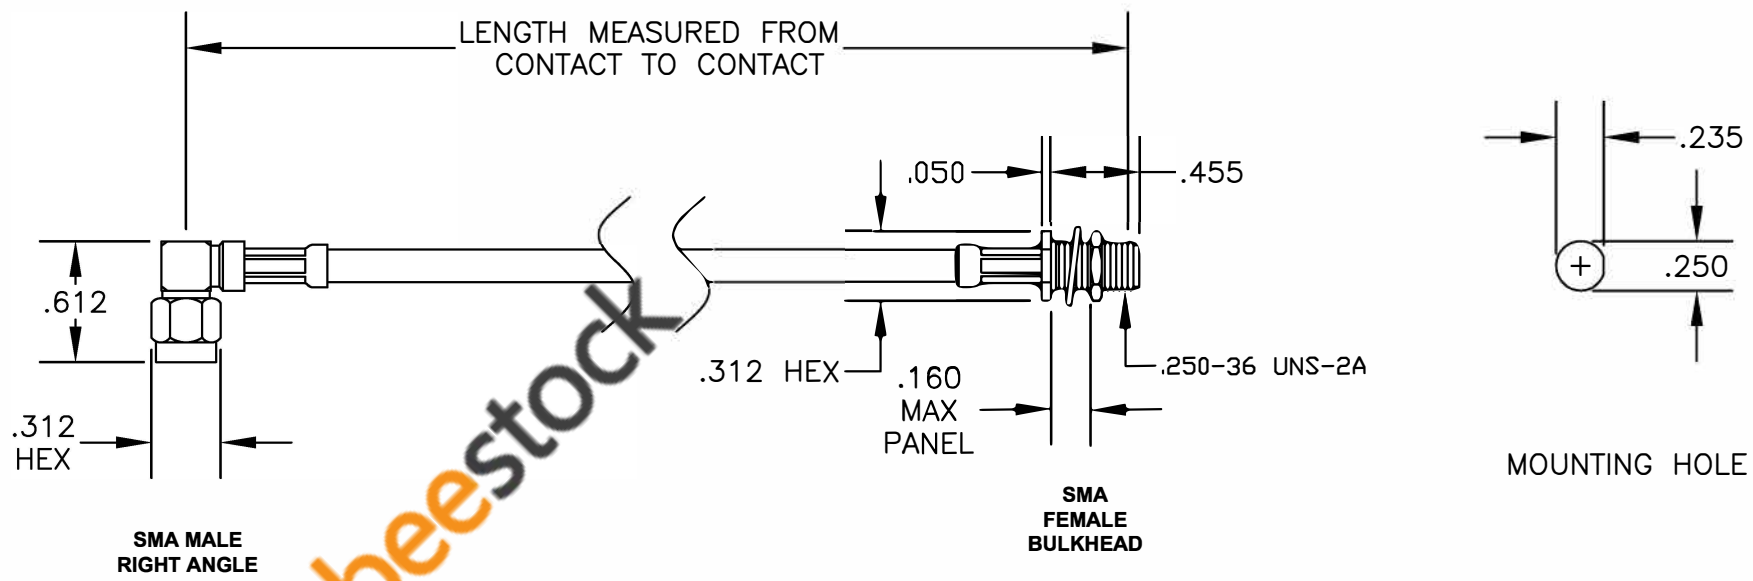

COMPONENTS	IMPEDANCE
SMA MALE RIGHT ANGLE	50 OHM
SMA FEMALE BULKHEAD	50 OHM

Standard Lengths	
-12	12"
-24	24"
-36	36"
-48	48"
-60	60"
-XXX	Custom Length in Inches

ebeestock

 <p>8TH FLOOR, BUILDING 1, YONGFU SCIENCE AND TECHNOLOGY CENTER INDUSTRIAL PARK, NANZHA DISTRICT 5, HUMEN, 523900, DONGGUAN, GUANGDONG, CHINA</p> <p>WEBSITE: <a href="http://www.ebeestock.com">www.ebeestock.com</a> EMAIL: <a href="mailto:sales@ebeestock.com">sales@ebeestock.com</a></p> <p>ESTABLISHED 2003</p>		<p>COAXIAL &amp; FIBER OPTICS</p>			
<p>DWG TITLE</p> <p style="text-align: center; font-size: 1.5em; color: blue;">ET35830</p>		<p>DES. CABLE ASSEMBLY, SMA MALE RIGHT ANGLE TO SMA FEMALE BULKHEAD (LEAD FREE)</p>			
REV. B	FSCMNO. 53919	CAD FILE 050409	SCALE N/A	SIZE A	147

- NOTES:
- UNLESS OTHERWISE SPECIFIED ALL DIMENSIONS ARE NOMINAL.
  - ALL SPECIFICATIONS ARE SUBJECT TO CHANGE WITHOUT NOTICE AT ANY TIME.
  - DIMENSIONS ARE IN INCHES.
  - LENGTH TOLERANCE IS  $\pm 1.5\%$  OR  $3/8"$ , WHICHEVER IS GREATER.