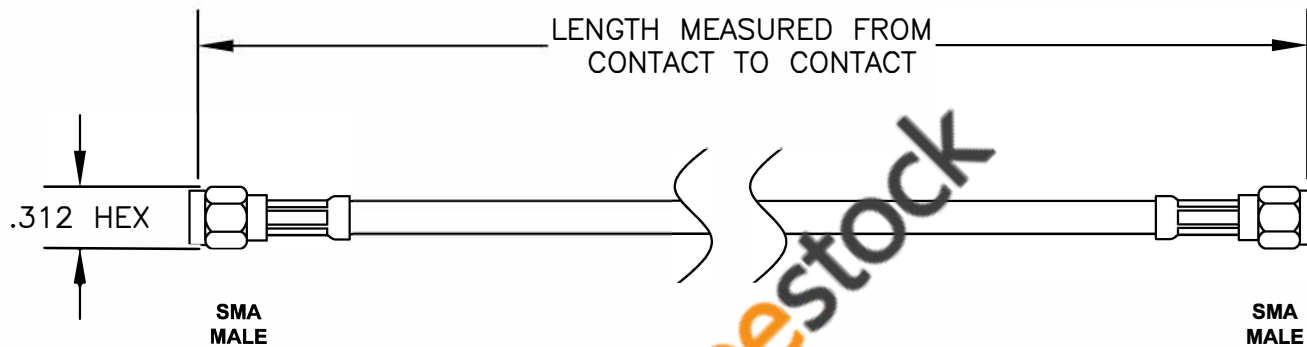

COMPONENTS	IMPEDANCE
SMA MALE	50 OHM
SMA MALE	50 OHM
RG223/U	50 OHM

Standard Lengths	
-12	12"
-24	24"
-36	36"
-48	48"
-60	60"
-xx	Custom Length in inches

 <p>8TH FLOOR, BUILDING 1, YONGFU SCIENCE AND TECHNOLOGY CENTER INDUSTRIAL PARK, NANZHA DISTRICT 5, HUMEN, 523900, DONGGUAN, GUANGDONG, CHINA</p> <p>WEBSITE: www.ebeestock.com EMAIL: sales@ebeestock.com</p> <p>ESTABLISHED 2003</p>		<p>COAXIAL & FIBER OPTICS</p>		
<p>DWG TITLE</p> <p>ET35839</p>		<p>DES. CABLE ASSEMBLY, RG223/U, SMA MALE TO SMA MALE</p>		
SIZE A	FSCM NO. 53919	CAD FILE 012907	SCALE N/A	127
<p>NOTES:</p> <p>1. UNLESS OTHERWISE SPECIFIED ALL DIMENSIONS ARE NOMINAL. 2. ALL SPECIFICATIONS ARE SUBJECT TO CHANGE WITHOUT NOTICE AT ANY TIME. 3. DIMENSIONS ARE IN INCHES. 4. LENGTH TOLERANCE IS $\pm 1.5\%$ OR $\pm 3/8"$, WHICHEVER IS GREATER</p>				