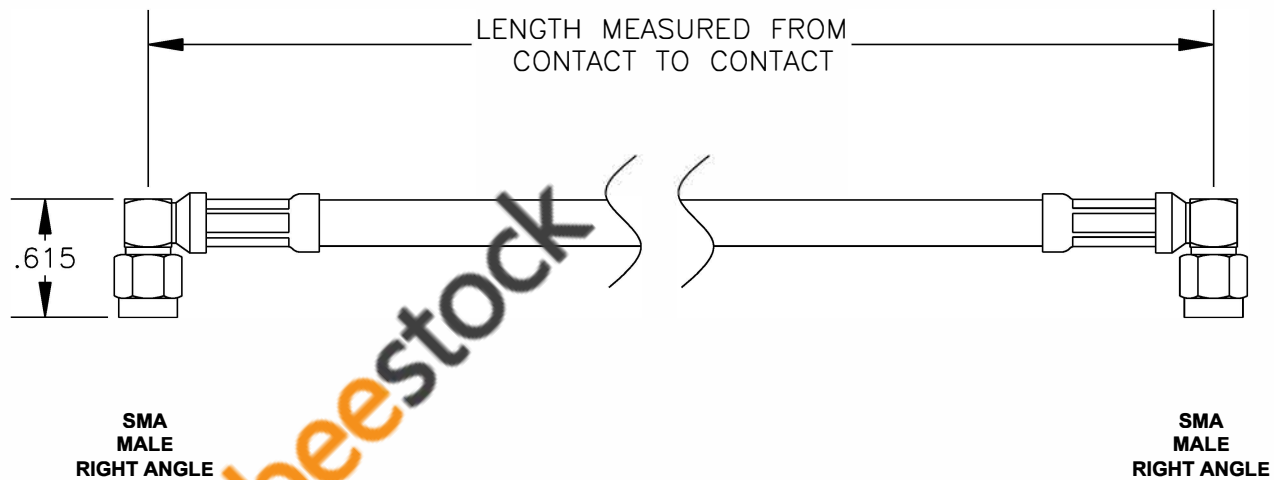

COMPONENTS	IMPEDANCE
SMA MALE RIGHT ANGLE	50 OHM
SMA MALE RIGHT ANGLE	50 OHM
RG59B/U-BLACK	75 OHM

Standard Lengths	
-12	12"
-24	24"
-36	36"
-48	48"
-60	60"
-XXX	Custom Length in inches

ebeestock

 <p>8TH FLOOR, BUILDING 1, YONGFU SCIENCE AND TECHNOLOGY CENTER INDUSTRIAL PARK, NANZHA DISTRICT 5, HUMEN, 523900, DONGGUAN, GUANGDONG, CHINA</p> <p>ebeestock ESTABLISHED 2003</p>		<p>WEBSITE: www.ebeestock.com EMAIL: sales@ebeestock.com COAXIAL & FIBER OPTICS</p>	
<p>DWG TITLE ET35866</p>		<p>DES. CABLE ASSEMBLY, RG59B/U-BLACK, SMA MALE RIGHT ANGLE TO SMA MALE RIGHT ANGLE</p>	
REV. A	FSCM NO. 53919	CAD FILE 021308	SCALE N/A SIZE A 147

NOTES:

1. UNLESS OTHERWISE SPECIFIED ALL DIMENSIONS ARE NOMINAL.
2. ALL SPECIFICATIONS ARE SUBJECT TO CHANGE WITHOUT NOTICE AT ANY TIME.
3. DIMENSIONS ARE IN INCHES.
4. LENGTH TOLERANCE IS $\pm 1.5\%$ OR $\pm 3/8"$, WHICHEVER IS GREATER.