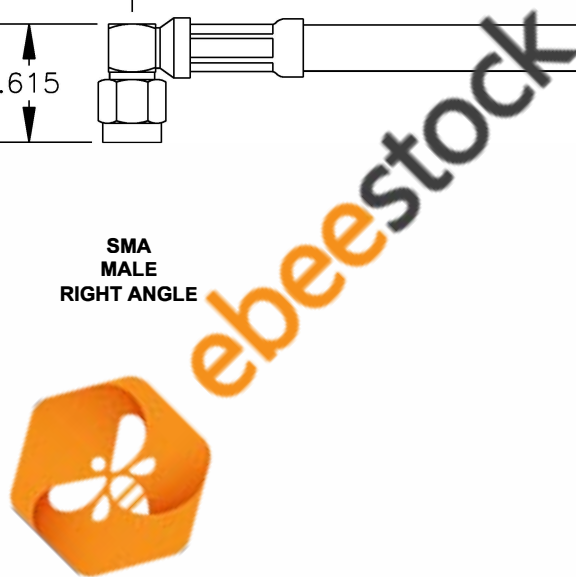

COMPONENTS	IMPEDANCE
SMA MALE RIGHT ANGLE	50 OHM
SMA MALE RIGHT ANGLE	50 OHM
RG59B/U-BLACK	75 OHM

Standard Lengths	
-12	12"
-24	24"
-36	36"
-48	48"
-60	60"
-XXX	Custom Length in inches

		8TH FLOOR, BUILDING 1, YONGFU SCIENCE AND TECHNOLOGY CENTER INDUSTRIAL PARK, NANZHA DISTRICT 5, HUMEN, 523900, DONGGUAN, GUANGDONG, CHINA	
ebeeestock ESTABLISHED 2003		WEBSITE: www.ebeeestock.com EMAIL: sales@ebeeestock.com COAXIAL & FIBER OPTICS	
DWG TITLE ET35867		DES. CABLE ASSEMBLY, RG59B/U-BLACK, SMA MALE RIGHT ANGLE TO SMA MALE RIGHT ANGLE	
REV. A	FSCM NO. 53919	CAD FILE 021308	SCALE N/A SIZE A 147

NOTES:

1. UNLESS OTHERWISE SPECIFIED ALL DIMENSIONS ARE NOMINAL.
2. ALL SPECIFICATIONS ARE SUBJECT TO CHANGE WITHOUT NOTICE AT ANY TIME.
3. DIMENSIONS ARE IN INCHES.
4. LENGTH TOLERANCE IS $\pm 1.5\%$ OR $\pm 3/8"$, WHICHEVER IS GREATER.