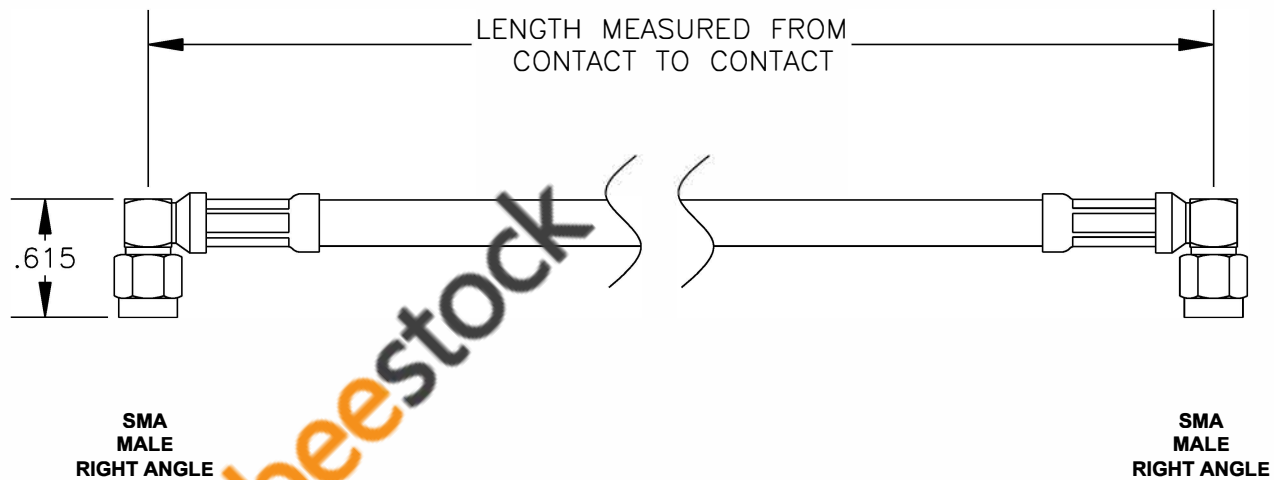

COMPONENTS	IMPEDANCE
SMA MALE RIGHT ANGLE	50 OHM
SMA MALE RIGHT ANGLE	50 OHM
RG59B/U-BLACK	75 OHM

Standard Lengths	
-12	12"
-24	24"
-36	36"
-48	48"
-60	60"
-XXX	Custom Length in inches

		8TH FLOOR, BUILDING 1, YONGFU SCIENCE AND TECHNOLOGY CENTER INDUSTRIAL PARK, NANZHA DISTRICT 5, HUMEN, 523900, DONGGUAN, GUANGDONG, CHINA	
ebeeestock ESTABLISHED 2003		WEBSITE: www.ebeeestock.com EMAIL: sales@ebeeestock.com COAXIAL & FIBER OPTICS	
DWG TITLE ET35867		DES. CABLE ASSEMBLY, RG59B/U-BLACK, SMA MALE RIGHT ANGLE TO SMA MALE RIGHT ANGLE	
REV. A	FSCM NO. 53919	CAD FILE 021308	SCALE N/A SIZE A 147

NOTES:

1. UNLESS OTHERWISE SPECIFIED ALL DIMENSIONS ARE NOMINAL.
2. ALL SPECIFICATIONS ARE SUBJECT TO CHANGE WITHOUT NOTICE AT ANY TIME.
3. DIMENSIONS ARE IN INCHES.
4. LENGTH TOLERANCE IS $\pm 1.5\%$ OR $\pm 3/8"$, WHICHEVER IS GREATER.