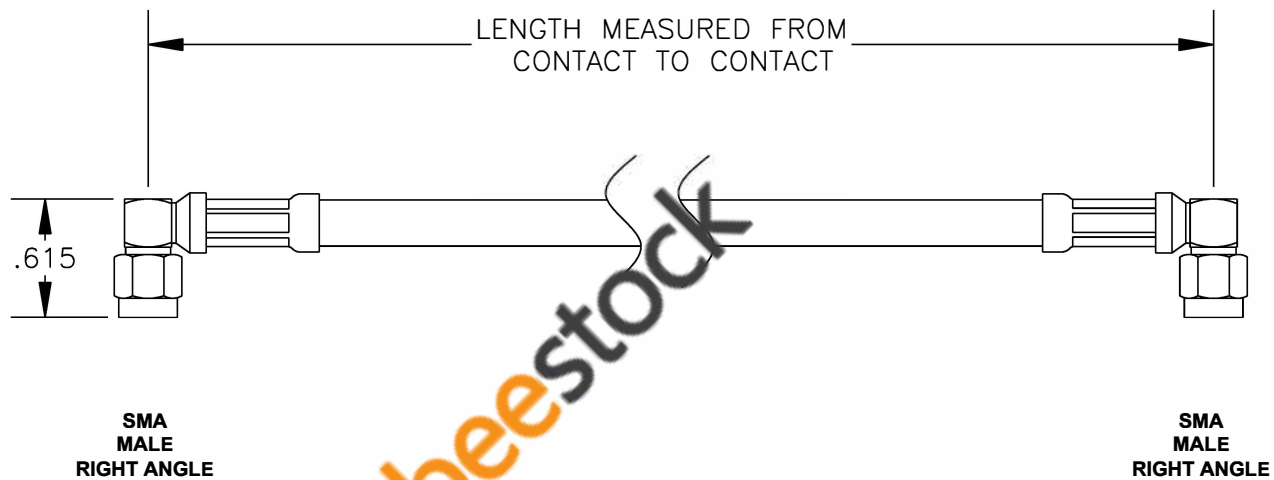

COMPONENTS	IMPEDANCE
SMA MALE RIGHT ANGLE	50 OHM
SMA MALE RIGHT ANGLE	50 OHM
RG59B/U-BLACK	75 OHM

Standard Lengths	
-12	12"
-24	24"
-36	36"
-48	48"
-60	60"
-XXX	Custom Length in inches

ebeestock

		8TH FLOOR, BUILDING 1, YONGFU SCIENCE AND TECHNOLOGY CENTER INDUSTRIAL PARK, NANZHA DISTRICT 5, HUMEN, 523900, DONGGUAN, GUANGDONG, CHINA	
ebeestock ESTABLISHED 2003		WEBSITE: www.ebeestock.com EMAIL: sales@ebeestock.com COAXIAL & FIBER OPTICS	
DWG TITLE ET35868		DES. CABLE ASSEMBLY, RG59B/U-BLACK, SMA MALE RIGHT ANGLE TO SMA MALE RIGHT ANGLE	
REV. A	FSCM NO. 53919	CAD FILE 021308	SCALE N/A SIZE A 147

NOTES:

1. UNLESS OTHERWISE SPECIFIED ALL DIMENSIONS ARE NOMINAL.
2. ALL SPECIFICATIONS ARE SUBJECT TO CHANGE WITHOUT NOTICE AT ANY TIME.
3. DIMENSIONS ARE IN INCHES.
4. LENGTH TOLERANCE IS $\pm 1.5\%$ OR $\pm 3/8"$, WHICHEVER IS GREATER.