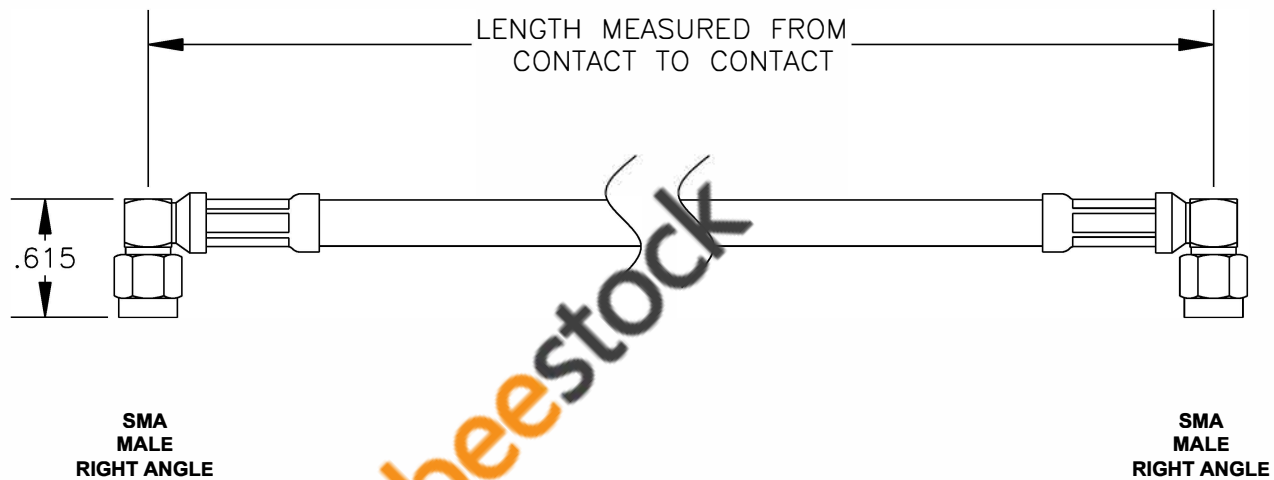

COMPONENTS	IMPEDANCE
SMA MALE RIGHT ANGLE	50 OHM
SMA MALE RIGHT ANGLE	50 OHM
RG59B/U-BLACK	75 OHM

Standard Lengths	
-12	12"
-24	24"
-36	36"
-48	48"
-60	60"
-XXX	Custom Length in inches

ebeestock

8TH FLOOR, BUILDING 1, YONGFU SCIENCE AND TECHNOLOGY CENTER INDUSTRIAL PARK, NANZHA DISTRICT 5, HUMEN, 523900, DONGGUAN, GUANGDONG, CHINA
 WEBSITE: www.ebeestock.com
 EMAIL: sales@ebeestock.com
COAXIAL & FIBER OPTICS
 ESTABLISHED 2003

DWG TITLE	ET35870	DES.	CABLE ASSEMBLY, RG59B/U-BLACK, SMA MALE RIGHT ANGLE TO SMA MALE RIGHT ANGLE (LEAD FREE)
-----------	----------------	------	---

REV. A	FSCM NO. 53919	CAD FILE	021308	SCALE	N/A	SIZE	A 147
--------	-----------------------	----------	--------	-------	-----	------	-------

- NOTES:**
1. UNLESS OTHERWISE SPECIFIED ALL DIMENSIONS ARE NOMINAL.
 2. ALL SPECIFICATIONS ARE SUBJECT TO CHANGE WITHOUT NOTICE AT ANY TIME.
 3. DIMENSIONS ARE IN INCHES.
 4. LENGTH TOLERANCE IS $\pm 1.5\%$ OR $\pm 3/8"$, WHICHEVER IS GREATER.