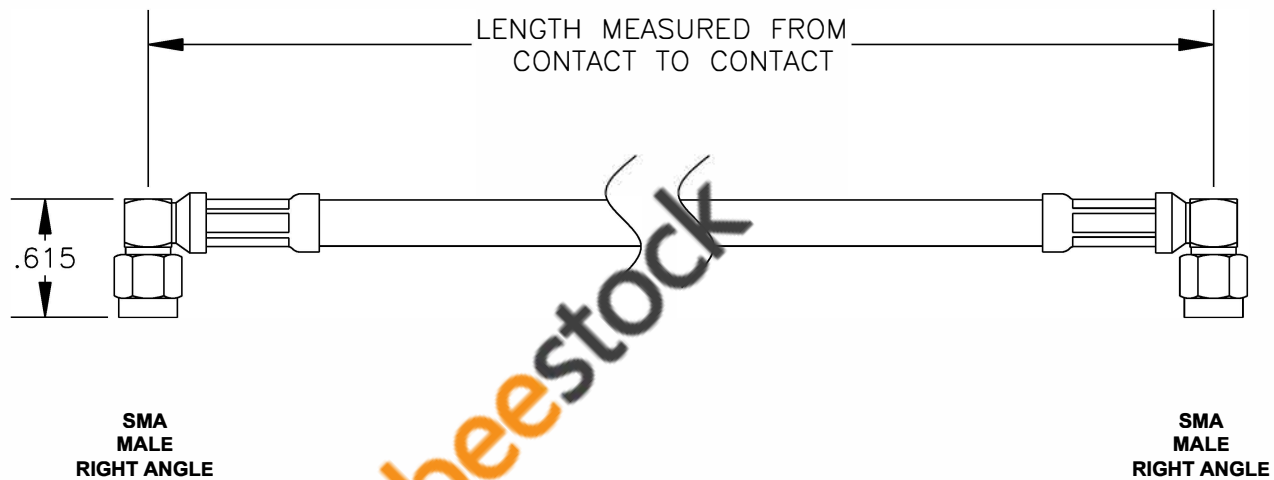

COMPONENTS	IMPEDANCE
SMA MALE RIGHT ANGLE	50 OHM
SMA MALE RIGHT ANGLE	50 OHM
RG59B/U-BLACK	75 OHM

Standard Lengths	
-12	12"
-24	24"
-36	36"
-48	48"
-60	60"
-XXX	Custom Length in inches

ebeestock

**8TH FLOOR, BUILDING 1, YONGFU SCIENCE AND TECHNOLOGY CENTER INDUSTRIAL PARK, NANZHA DISTRICT 5, HUMEN, 523900, DONGGUAN, GUANGDONG, CHINA**  
 WEBSITE: [www.ebeestock.com](http://www.ebeestock.com)  
 EMAIL: [sales@ebeestock.com](mailto:sales@ebeestock.com)  
**COAXIAL & FIBER OPTICS**  
 ESTABLISHED 2003

DWG TITLE	<b>ET35873</b>	DES.	CABLE ASSEMBLY, RG59B/U-BLACK, SMA MALE RIGHT ANGLE TO SMA MALE RIGHT ANGLE (LEAD FREE)
-----------	----------------	------	---

REV. A	<b>FSCM NO. 53919</b>	CAD FILE	021308	SCALE	N/A	SIZE	A 147
--------	-----------------------	----------	--------	-------	-----	------	-------

- NOTES:**
1. UNLESS OTHERWISE SPECIFIED ALL DIMENSIONS ARE NOMINAL.
  2. ALL SPECIFICATIONS ARE SUBJECT TO CHANGE WITHOUT NOTICE AT ANY TIME.
  3. DIMENSIONS ARE IN INCHES.
  4. LENGTH TOLERANCE IS  $\pm 1.5\%$  OR  $\pm 3/8"$ , WHICHEVER IS GREATER.