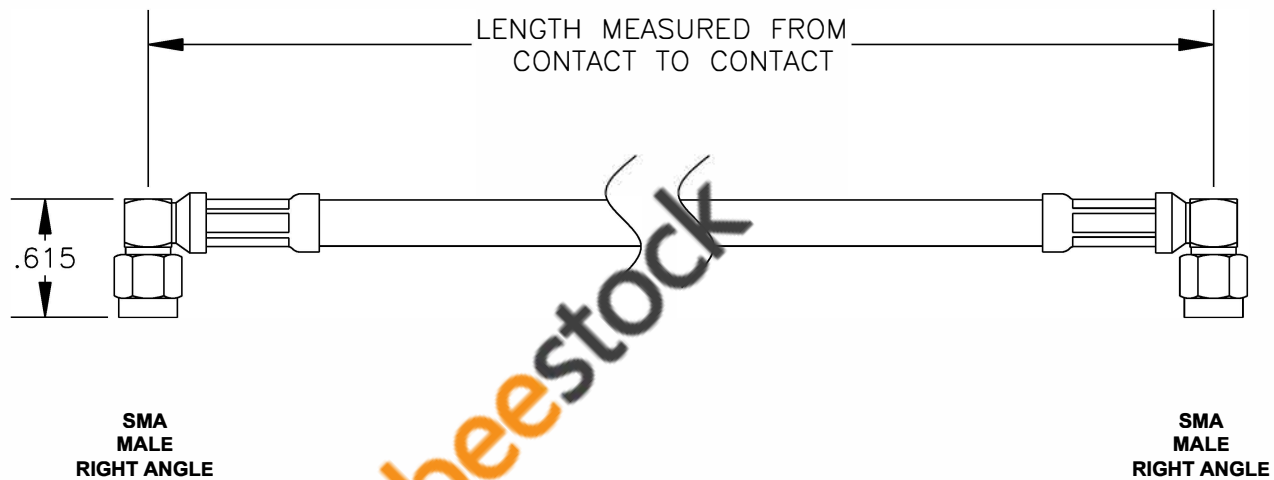

COMPONENTS	IMPEDANCE
SMA MALE RIGHT ANGLE	50 OHM
SMA MALE RIGHT ANGLE	50 OHM
RG59B/U-BLACK	75 OHM

Standard Lengths	
-12	12"
-24	24"
-36	36"
-48	48"
-60	60"
-XXX	Custom Length in inches

ebeestock

		8TH FLOOR, BUILDING 1, YONGFU SCIENCE AND TECHNOLOGY CENTER INDUSTRIAL PARK, NANZHA DISTRICT 5, HUMEN, 523900, DONGGUAN, GUANGDONG, CHINA	
WEBSITE: <a href="http://www.ebeestock.com">www.ebeestock.com</a> EMAIL: <a href="mailto:sales@ebeestock.com">sales@ebeestock.com</a>		ESTABLISHED 2003 COAXIAL & FIBER OPTICS	
DWG TITLE <b>ET35874</b>		DES. CABLE ASSEMBLY, RG59B/U-BLACK, SMA MALE RIGHT ANGLE TO SMA MALE RIGHT ANGLE (LEAD FREE)	
REV. A	FSCM NO. 53919	CAD FILE 021308	SCALE N/A SIZE A 147

NOTES:

1. UNLESS OTHERWISE SPECIFIED ALL DIMENSIONS ARE NOMINAL.
2. ALL SPECIFICATIONS ARE SUBJECT TO CHANGE WITHOUT NOTICE AT ANY TIME.
3. DIMENSIONS ARE IN INCHES.
4. LENGTH TOLERANCE IS  $\pm 1.5\%$  OR  $\pm 3/8"$ , WHICHEVER IS GREATER.