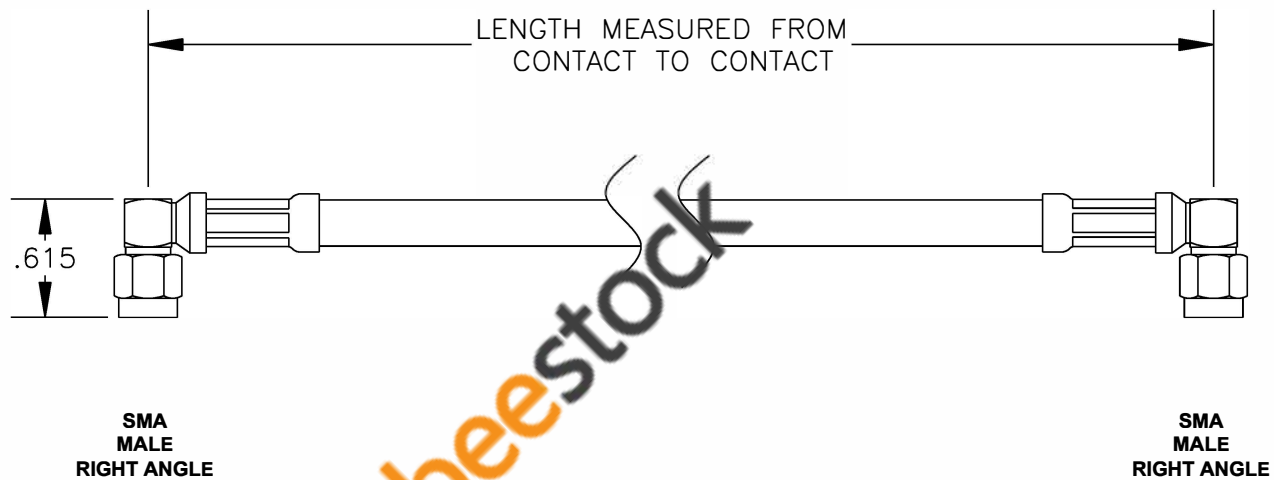

COMPONENTS	IMPEDANCE
SMA MALE RIGHT ANGLE	50 OHM
SMA MALE RIGHT ANGLE	50 OHM
RG59B/U-BLACK	75 OHM

Standard Lengths	
-12	12"
-24	24"
-36	36"
-48	48"
-60	60"
-XXX	Custom Length in inches

ebeestock

		8TH FLOOR, BUILDING 1, YONGFU SCIENCE AND TECHNOLOGY CENTER INDUSTRIAL PARK, NANZHA DISTRICT 5, HUMEN, 523900, DONGGUAN, GUANGDONG, CHINA	
WEBSITE: www.ebeestock.com EMAIL: sales@ebeestock.com		ESTABLISHED 2003 COAXIAL & FIBER OPTICS	
DWG TITLE ET35876		DES. CABLE ASSEMBLY, RG59B/U-BLACK, SMA MALE RIGHT ANGLE TO SMA MALE RIGHT ANGLE (LEAD FREE)	
REV. A	FSCM NO. 53919	CAD FILE 021308	SCALE N/A SIZE A 147

NOTES:

1. UNLESS OTHERWISE SPECIFIED ALL DIMENSIONS ARE NOMINAL.
2. ALL SPECIFICATIONS ARE SUBJECT TO CHANGE WITHOUT NOTICE AT ANY TIME.
3. DIMENSIONS ARE IN INCHES.
4. LENGTH TOLERANCE IS $\pm 1.5\%$ OR $\pm 3/8"$, WHICHEVER IS GREATER.