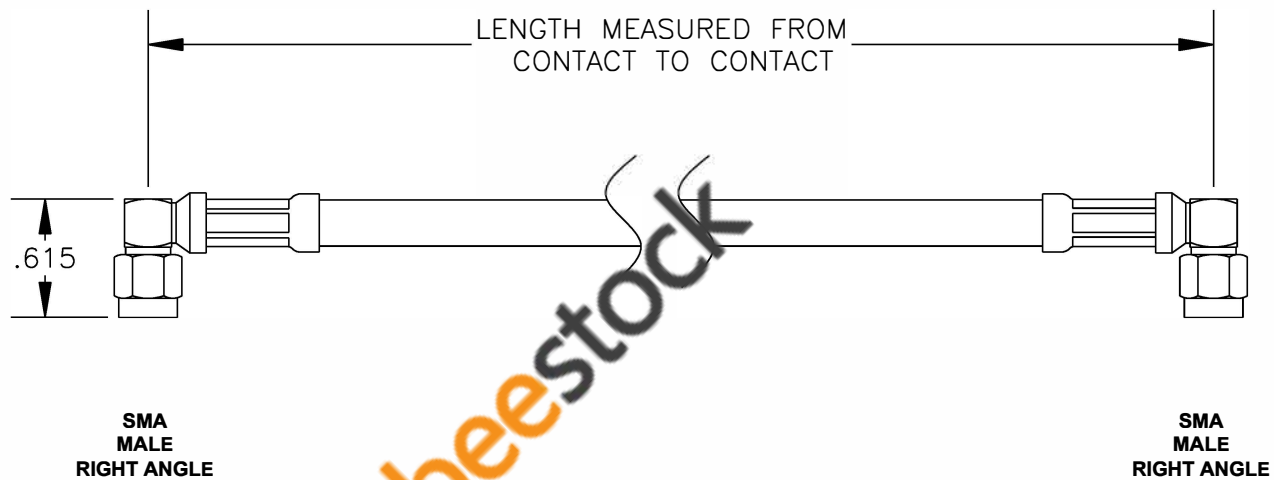

COMPONENTS	IMPEDANCE
SMA MALE RIGHT ANGLE	50 OHM
SMA MALE RIGHT ANGLE	50 OHM
RG59B/U-BLACK	75 OHM

Standard Lengths	
-12	12"
-24	24"
-36	36"
-48	48"
-60	60"
-XXX	Custom Length in inches

ebeestock

		8TH FLOOR, BUILDING 1, YONGFU SCIENCE AND TECHNOLOGY CENTER INDUSTRIAL PARK, NANZHA DISTRICT 5, HUMEN, 523900, DONGGUAN, GUANGDONG, CHINA	
<b>ebeestock</b> ESTABLISHED 2003		WEBSITE: <a href="http://www.ebeestock.com">www.ebeestock.com</a> EMAIL: <a href="mailto:sales@ebeestock.com">sales@ebeestock.com</a> <b>COAXIAL &amp; FIBER OPTICS</b>	
DWG TITLE <b>ET35877</b>		DES. CABLE ASSEMBLY, RG59B/U-BLACK, SMA MALE RIGHT ANGLE TO SMA MALE RIGHT ANGLE (LEAD FREE)	
REV. A	<b>FSCM NO. 53919</b>	CAD FILE 021308	SCALE N/A SIZE A 147

**NOTES:**

1. UNLESS OTHERWISE SPECIFIED ALL DIMENSIONS ARE NOMINAL.
2. ALL SPECIFICATIONS ARE SUBJECT TO CHANGE WITHOUT NOTICE AT ANY TIME.
3. DIMENSIONS ARE IN INCHES.
4. LENGTH TOLERANCE IS  $\pm 1.5\%$  OR  $\pm 3/8"$ , WHICHEVER IS GREATER.