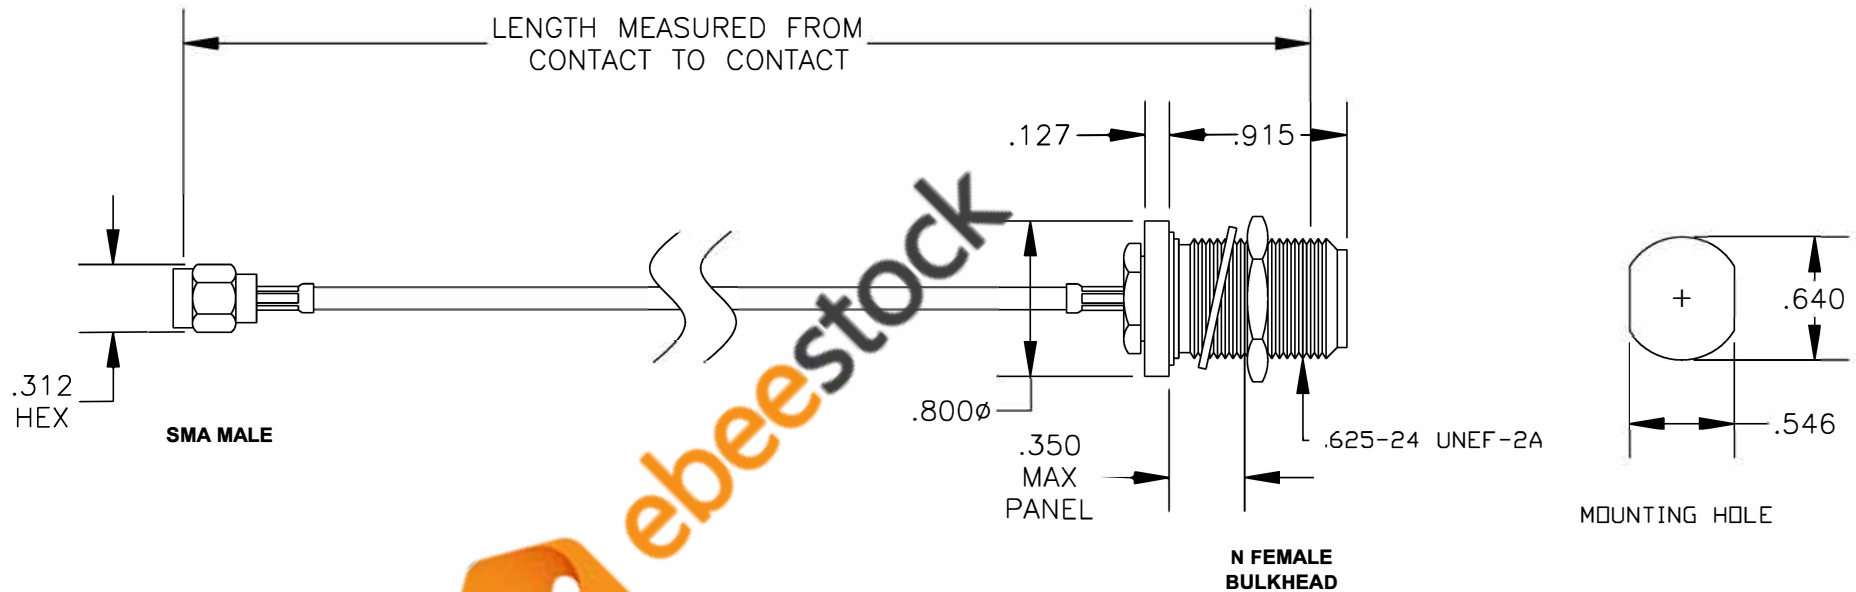

COMPONENTS	IMPEDANCE
SMA MALE	50 OHM
N FEMALE BULKHEAD	50 OHM
RG316-DS	50 OHM

Standard Lengths	
-12	12"
-24	24"
-36	36"
-48	48"
-60	60"
-XXX	Custom Length in inches

8TH FLOOR, BUILDING 1, YONGFU SCIENCE AND TECHNOLOGY CENTER INDUSTRIAL PARK, NANZHA DISTRICT 5, HUMEN, 523900, DONGGUAN, GUANGDONG, CHINA
 WEBSITE: www.ebeestock.com
 EMAIL: sales@ebeestock.com
COAXIAL & FIBER OPTICS
 ESTABLISHED 2003

DWG TITLE	ET35957	DES.	CABLE ASSEMBLY, RG316-DS, SMA MALE TO N FEMALE BULKHEAD
-----------	----------------	------	---

REV. A	FSCM NO. 53919	CAD FILE	012408	SCALE	N/A	SIZE	A 147
--------	-----------------------	----------	--------	-------	-----	------	-------

- NOTES:**
- UNLESS OTHERWISE SPECIFIED ALL DIMENSIONS ARE NOMINAL.
 - ALL SPECIFICATIONS ARE SUBJECT TO CHANGE WITHOUT NOTICE AT ANY TIME.
 - DIMENSIONS ARE IN INCHES.
 - LENGTH TOLERANCE IS $\pm 1.5\%$ OR $\pm 3/8"$, WHICHEVER IS GREATER.