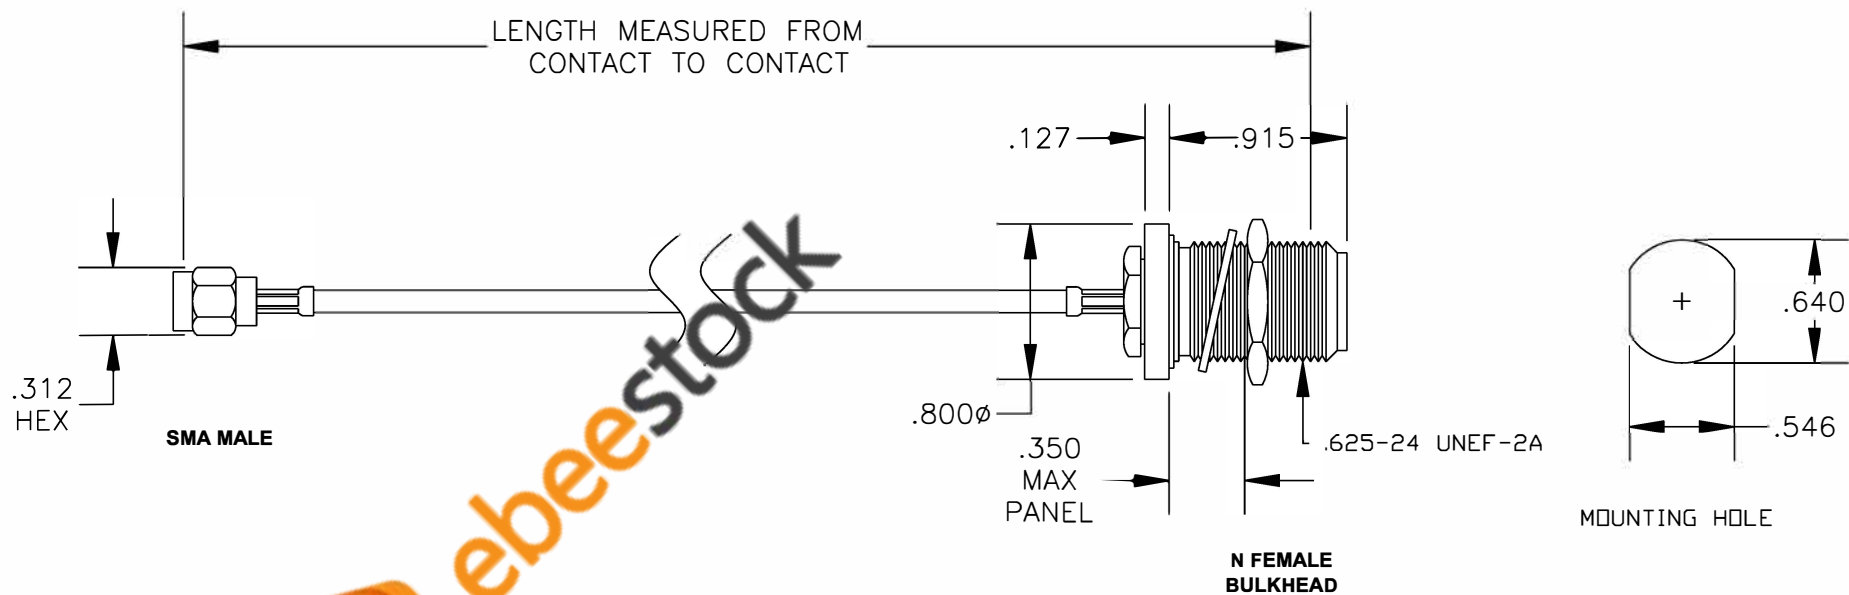

COMPONENTS	IMPEDANCE
SMA MALE	50 OHM
N FEMALE BULKHEAD	50 OHM
RG316-DS	50 OHM

Standard Lengths	
-12	12"
-24	24"
-36	36"
-48	48"
-60	60"
-XXX	Custom Length in inches

8TH FLOOR, BUILDING 1, YONGFU SCIENCE AND TECHNOLOGY CENTER INDUSTRIAL PARK, NANZHA DISTRICT 5, HUMEN, 523900, DONGGUAN, GUANGDONG, CHINA
 WEBSITE: www.ebeestock.com
 EMAIL: sales@ebeestock.com
COAXIAL & FIBER OPTICS

DWG TITLE	ET35961	DES.	CABLE ASSEMBLY, RG316-DS, SMA MALE TO N FEMALE BULKHEAD
-----------	----------------	------	---

REV. A	FSCM NO. 53919	CAD FILE	012408	SCALE	N/A	SIZE	A 147
--------	-----------------------	----------	--------	-------	-----	------	-------

- NOTES:**
1. UNLESS OTHERWISE SPECIFIED ALL DIMENSIONS ARE NOMINAL.
 2. ALL SPECIFICATIONS ARE SUBJECT TO CHANGE WITHOUT NOTICE AT ANY TIME.
 3. DIMENSIONS ARE IN INCHES.
 4. LENGTH TOLERANCE IS $\pm 1.5\%$ OR $\pm 3/8"$, WHICHEVER IS GREATER.