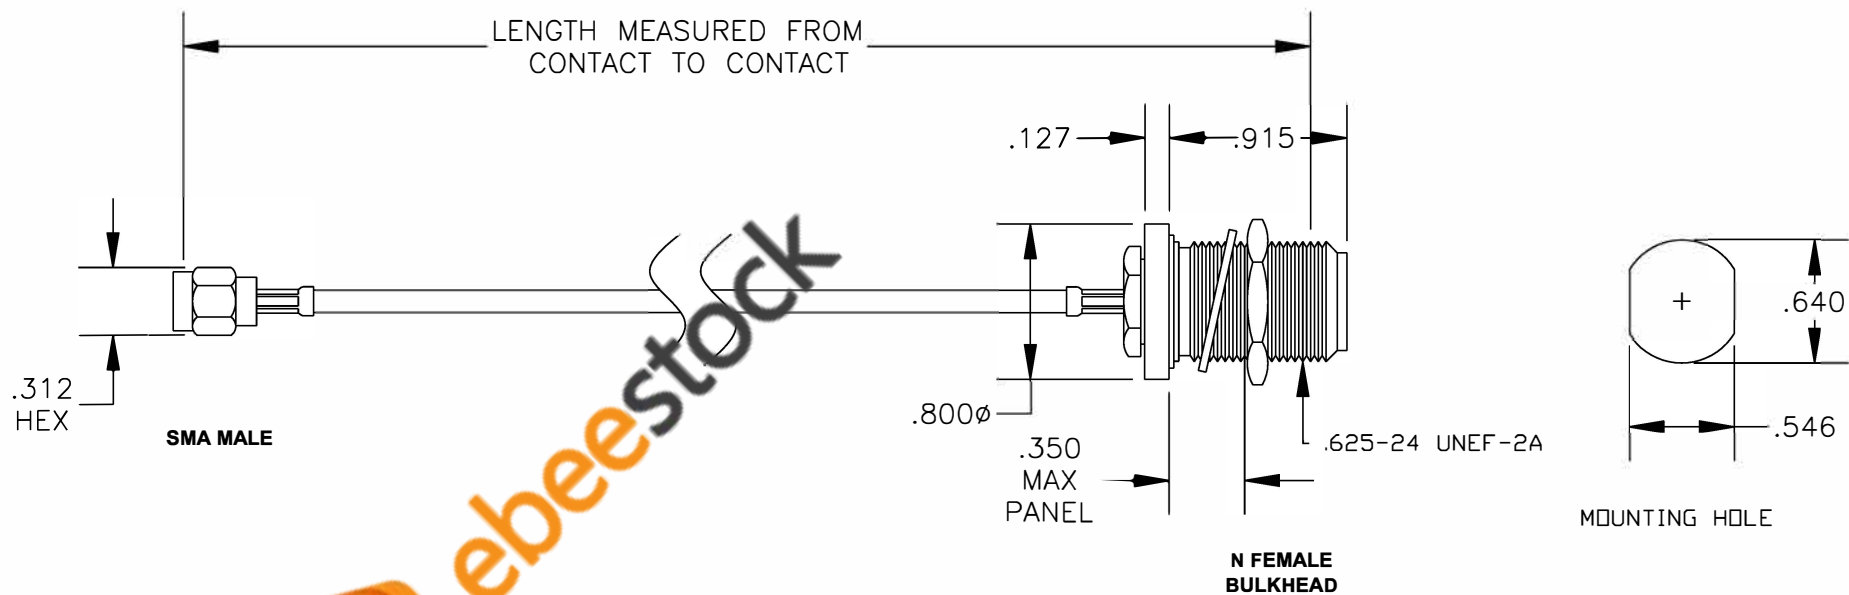

COMPONENTS	IMPEDANCE
SMA MALE	50 OHM
N FEMALE BULKHEAD	50 OHM
RG316-DS	50 OHM

Standard Lengths	
-12	12"
-24	24"
-36	36"
-48	48"
-60	60"
-XXX	Custom Length in inches

8TH FLOOR, BUILDING 1, YONGFU SCIENCE AND TECHNOLOGY CENTER INDUSTRIAL PARK, NANZHA DISTRICT 5, HUMEN, 523900, DONGGUAN, GUANGDONG, CHINA
 WEBSITE: www.ebeestock.com
 EMAIL: sales@ebeestock.com
COAXIAL & FIBER OPTICS

DWG TITLE	ET35962	DES.	CABLE ASSEMBLY, RG316-DS, SMA MALE TO N FEMALE BULKHEAD
-----------	----------------	------	---

REV. A	FSCM NO. 53919	CAD FILE	012408	SCALE	N/A	SIZE	A 147
--------	-----------------------	----------	--------	-------	-----	------	-------

- NOTES:**
1. UNLESS OTHERWISE SPECIFIED ALL DIMENSIONS ARE NOMINAL.
 2. ALL SPECIFICATIONS ARE SUBJECT TO CHANGE WITHOUT NOTICE AT ANY TIME.
 3. DIMENSIONS ARE IN INCHES.
 4. LENGTH TOLERANCE IS $\pm 1.5\%$ OR $\pm 3/8"$, WHICHEVER IS GREATER.