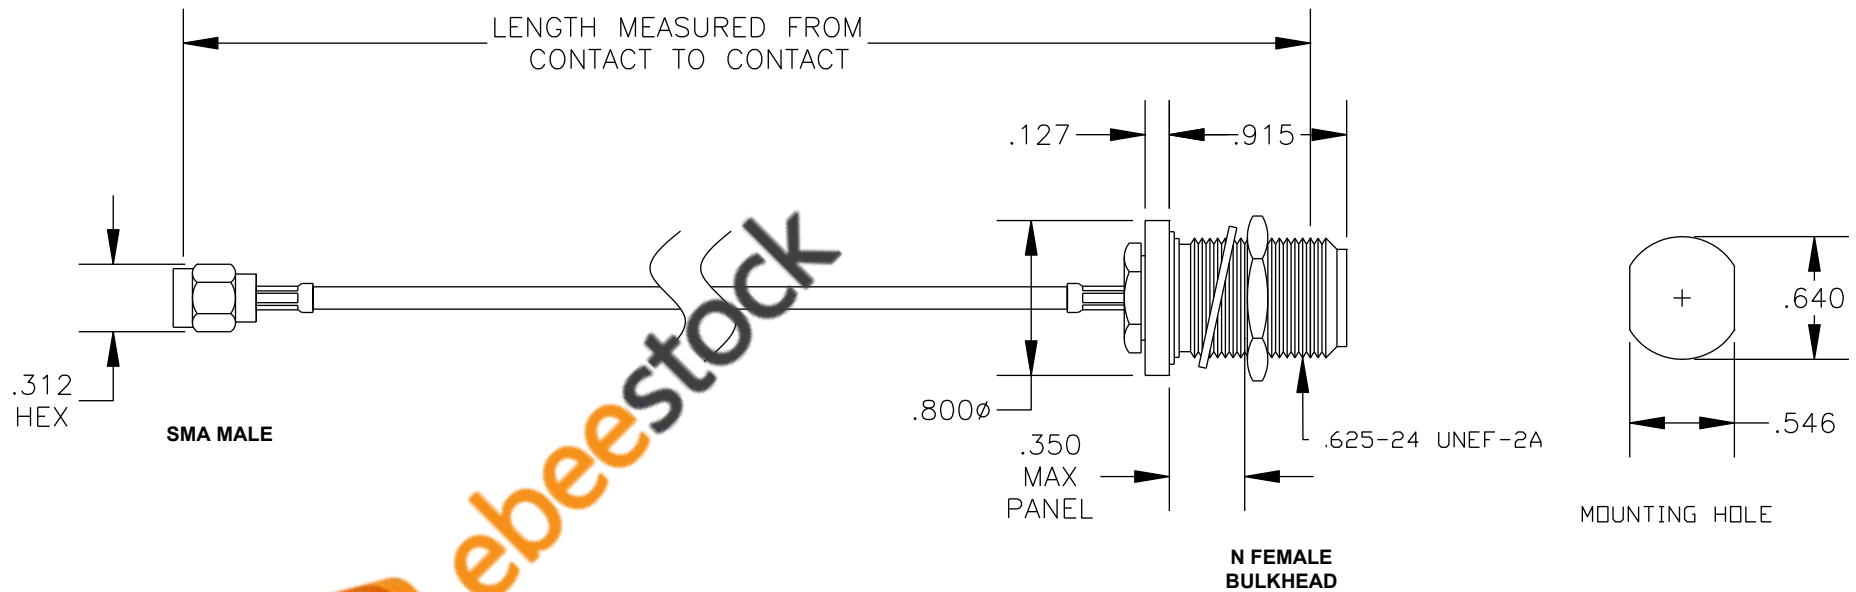

COMPONENTS	IMPEDANCE
SMA MALE	50 OHM
N FEMALE BULKHEAD	50 OHM
RG316-DS	50 OHM

Standard Lengths	
-12	12"
-24	24"
-36	36"
-48	48"
-60	60"
-XXX	Custom Length in inches

8TH FLOOR, BUILDING 1, YONGFU SCIENCE AND TECHNOLOGY CENTER INDUSTRIAL PARK, NANZHA DISTRICT 5, HUMEN, 523900, DONGGUAN, GUANGDONG, CHINA
 WEBSITE: www.ebeestock.com
 EMAIL: sales@ebeestock.com

DWG TITLE ET35964		DES. CABLE ASSEMBLY, RG316-DS, SMA MALE TO N FEMALE BULKHEAD (LEAD FREE)		
REV. A	FSCM NO. 53919	CAD FILE 012408	SCALE N/A	SIZE A 147

- NOTES:
1. UNLESS OTHERWISE SPECIFIED ALL DIMENSIONS ARE NOMINAL.
 2. ALL SPECIFICATIONS ARE SUBJECT TO CHANGE WITHOUT NOTICE AT ANY TIME.
 3. DIMENSIONS ARE IN INCHES.
 4. LENGTH TOLERANCE IS $\pm 1.5\%$ OR $\pm 3/8"$, WHICHEVER IS GREATER.