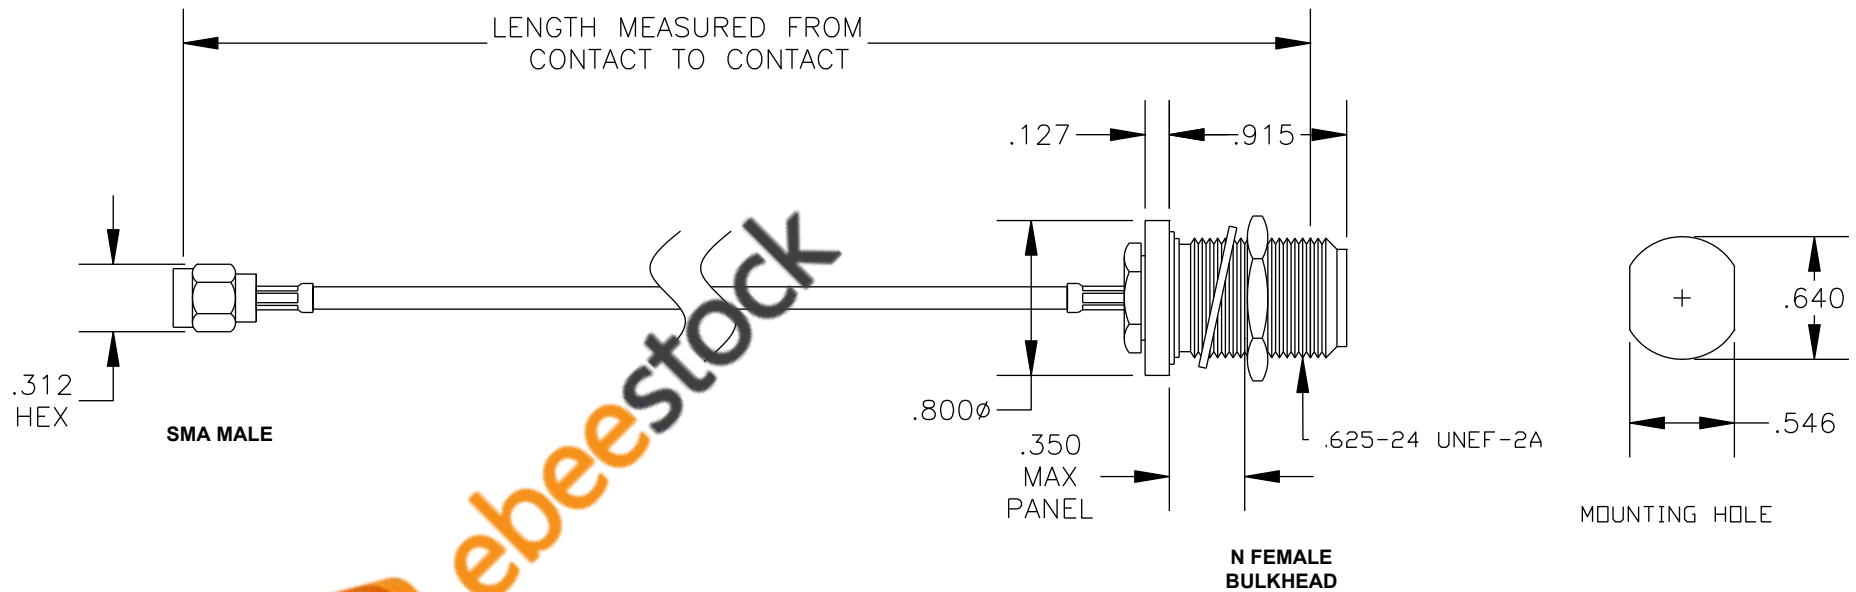

COMPONENTS	IMPEDANCE
SMA MALE	50 OHM
N FEMALE BULKHEAD	50 OHM
RG316-DS	50 OHM

Standard Lengths	
-12	12"
-24	24"
-36	36"
-48	48"
-60	60"
-XXX	Custom Length in inches

**8TH FLOOR, BUILDING 1, YONGFU SCIENCE AND TECHNOLOGY CENTER INDUSTRIAL PARK, NANZHA DISTRICT 5, HUMEN, 523900, DONGGUAN, GUANGDONG, CHINA**  
 WEBSITE: [www.ebeestock.com](http://www.ebeestock.com)  
 EMAIL: [sales@ebeestock.com](mailto:sales@ebeestock.com)

DWG TITLE <b>ET35965</b>		DES. CABLE ASSEMBLY, RG316-DS, SMA MALE TO N FEMALE BULKHEAD (LEAD FREE)		
REV. A	FSCM NO. 53919	CAD FILE 012408	SCALE N/A	SIZE A 147

- NOTES:
1. UNLESS OTHERWISE SPECIFIED ALL DIMENSIONS ARE NOMINAL.
  2. ALL SPECIFICATIONS ARE SUBJECT TO CHANGE WITHOUT NOTICE AT ANY TIME.
  3. DIMENSIONS ARE IN INCHES.
  4. LENGTH TOLERANCE IS  $\pm 1.5\%$  OR  $\pm 3/8"$ , WHICHEVER IS GREATER.