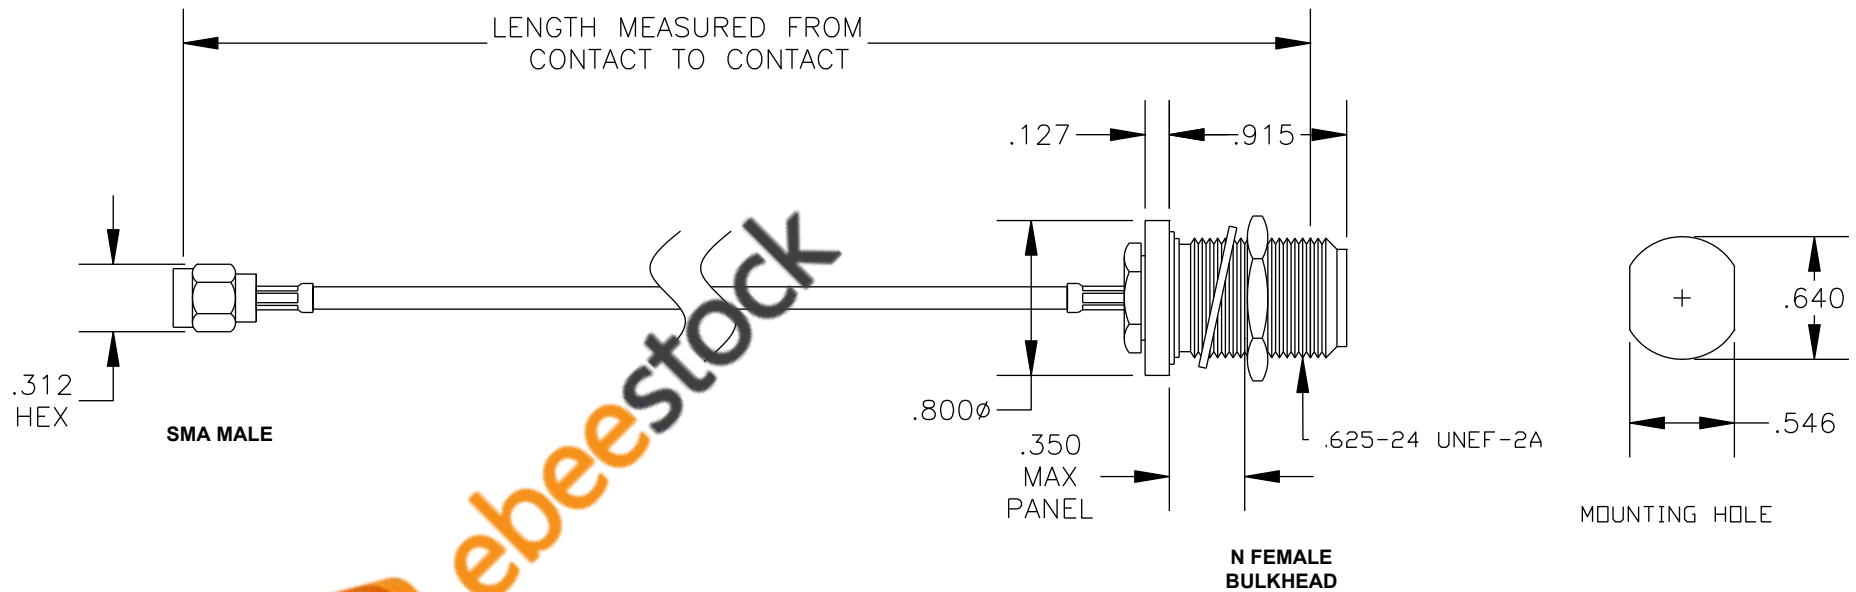

COMPONENTS	IMPEDANCE
SMA MALE	50 OHM
N FEMALE BULKHEAD	50 OHM
RG316-DS	50 OHM

Standard Lengths	
-12	12"
-24	24"
-36	36"
-48	48"
-60	60"
-XXX	Custom Length in inches

ebeestock

8TH FLOOR, BUILDING 1, YONGFU SCIENCE AND TECHNOLOGY CENTER INDUSTRIAL PARK, NANZHA DISTRICT 5, HUMEN, 523900, DONGGUAN, GUANGDONG, CHINA
 WEBSITE: www.ebeestock.com
 EMAIL: sales@ebeestock.com

DWG TITLE	DES.
ET35966	CABLE ASSEMBLY, RG316-DS, SMA MALE TO N FEMALE BULKHEAD (LEAD FREE)
REV. A	FSCM NO. 53919
CAD FILE	012408
SCALE	N/A
SIZE	A 147

- NOTES:
1. UNLESS OTHERWISE SPECIFIED ALL DIMENSIONS ARE NOMINAL.
 2. ALL SPECIFICATIONS ARE SUBJECT TO CHANGE WITHOUT NOTICE AT ANY TIME.
 3. DIMENSIONS ARE IN INCHES.
 4. LENGTH TOLERANCE IS $\pm 1.5\%$ OR $\pm 3/8"$, WHICHEVER IS GREATER.