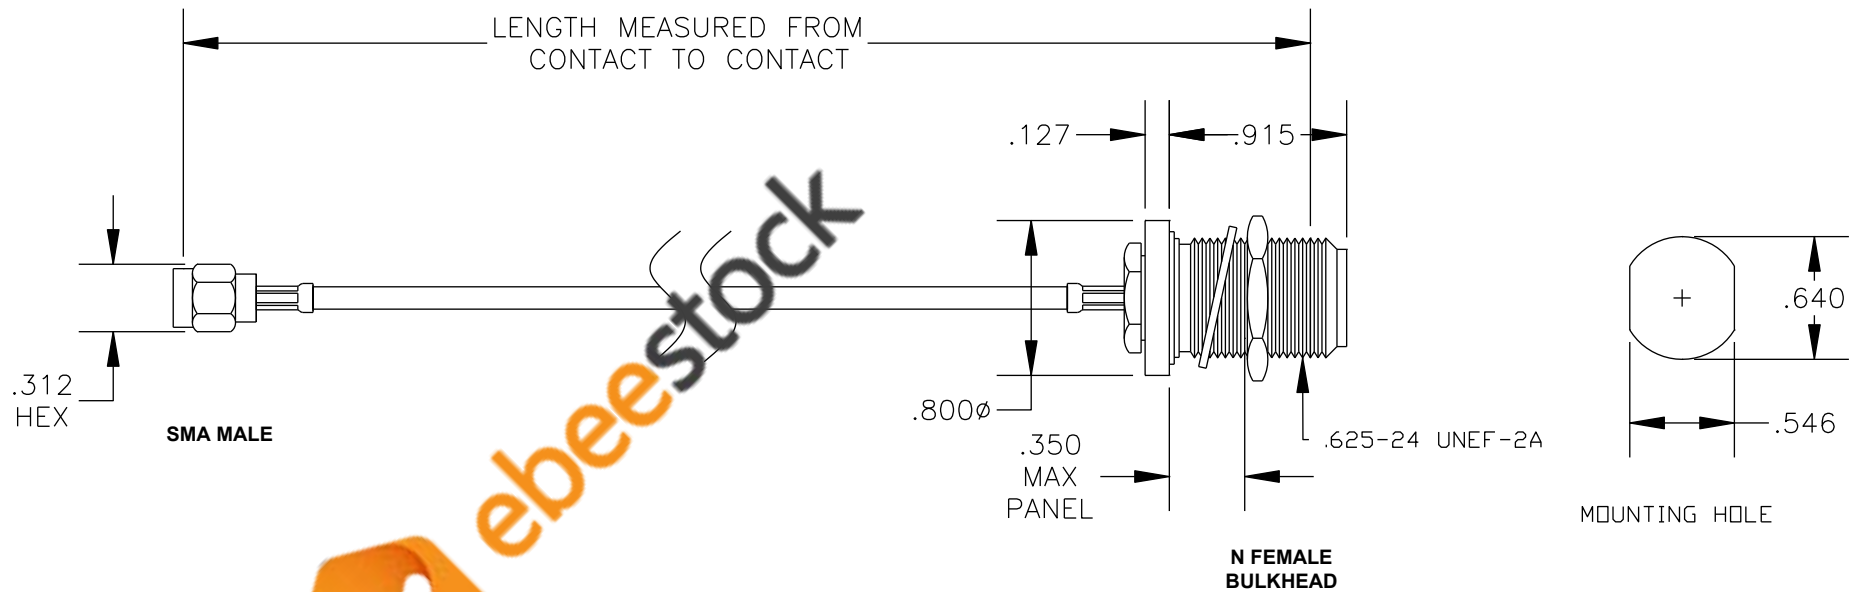

COMPONENTS	IMPEDANCE
SMA MALE	50 OHM
N FEMALE BULKHEAD	50 OHM
RG316-DS	50 OHM

Standard Lengths	
-12	12"
-24	24"
-36	36"
-48	48"
-60	60"
-XXX	Custom Length in inches

8TH FLOOR, BUILDING 1, YONGFU SCIENCE AND TECHNOLOGY CENTER INDUSTRIAL PARK, NANZHA DISTRICT 5, HUMEN, 523900, DONGGUAN, GUANGDONG, CHINA
 WEBSITE: www.ebeestock.com
 EMAIL: sales@ebeestock.com

DWG TITLE		DES.	
ET35968		CABLE ASSEMBLY, RG316-DS, SMA MALE TO N FEMALE BULKHEAD (LEAD FREE)	
REV. A	FSCM NO. 53919	CAD FILE 012408	SCALE N/A SIZE A 147

- NOTES:
1. UNLESS OTHERWISE SPECIFIED ALL DIMENSIONS ARE NOMINAL.
 2. ALL SPECIFICATIONS ARE SUBJECT TO CHANGE WITHOUT NOTICE AT ANY TIME.
 3. DIMENSIONS ARE IN INCHES.
 4. LENGTH TOLERANCE IS $\pm 1.5\%$ OR $\pm 3/8"$, WHICHEVER IS GREATER.