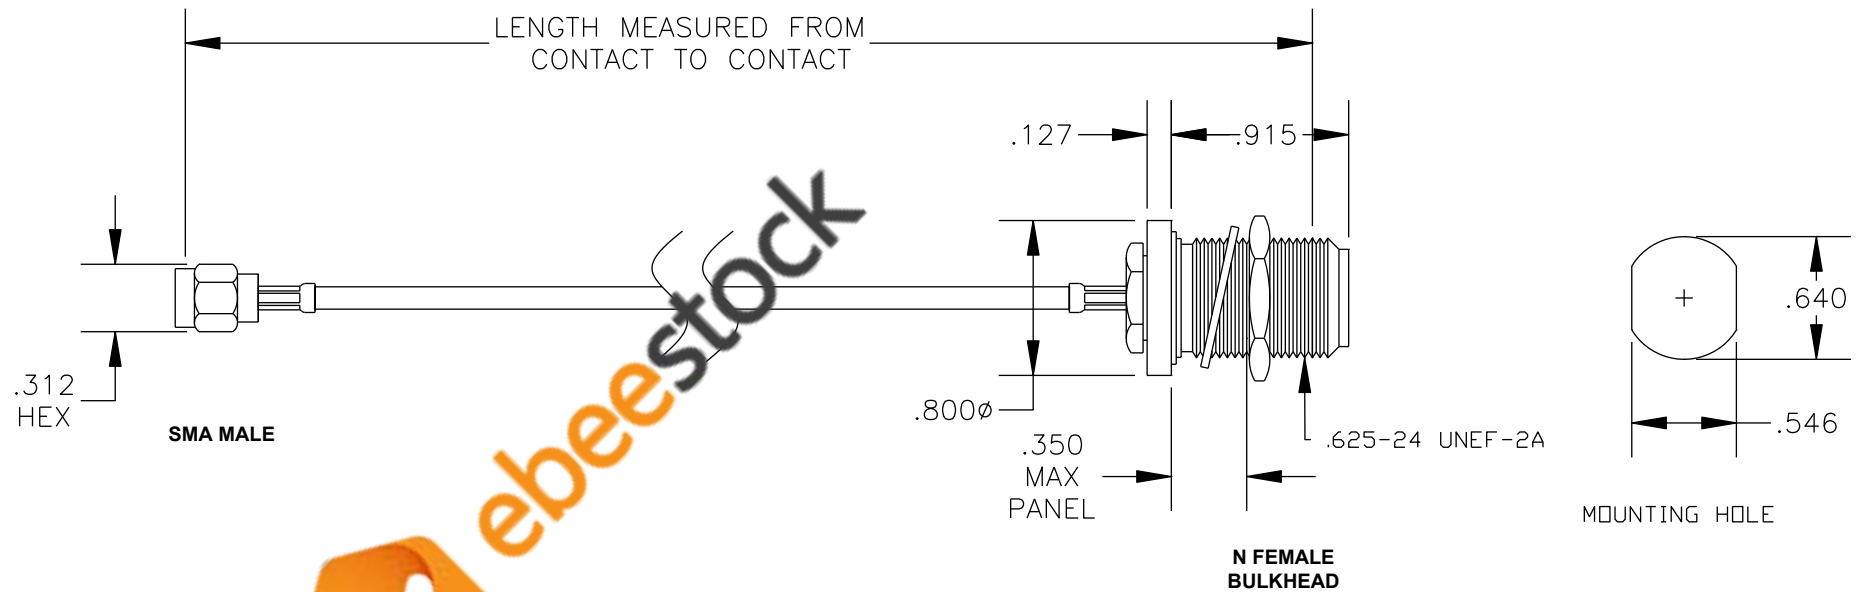

COMPONENTS	IMPEDANCE
SMA MALE	50 OHM
N FEMALE BULKHEAD	50 OHM
RG316-DS	50 OHM

Standard Lengths	
-12	12"
-24	24"
-36	36"
-48	48"
-60	60"
-XXX	Custom Length in inches

**8TH FLOOR, BUILDING 1, YONGFU SCIENCE AND TECHNOLOGY CENTER INDUSTRIAL PARK, NANZHA DISTRICT 5, HUMEN, 523900, DONGGUAN, GUANGDONG, CHINA**  
 WEBSITE: [www.ebeestock.com](http://www.ebeestock.com)  
 EMAIL: [sales@ebeestock.com](mailto:sales@ebeestock.com)

DWG TITLE	DES.				
<b>ET35969</b>	CABLE ASSEMBLY, RG316-DS, SMA MALE TO N FEMALE BULKHEAD (LEAD FREE)				
REV. A	FSCM NO. 53919	CAD FILE 012408	SCALE N/A	SIZE A	147

- NOTES:
1. UNLESS OTHERWISE SPECIFIED ALL DIMENSIONS ARE NOMINAL.
  2. ALL SPECIFICATIONS ARE SUBJECT TO CHANGE WITHOUT NOTICE AT ANY TIME.
  3. DIMENSIONS ARE IN INCHES.
  4. LENGTH TOLERANCE IS  $\pm 1.5\%$  OR  $\pm 3/8"$ , WHICHEVER IS GREATER.