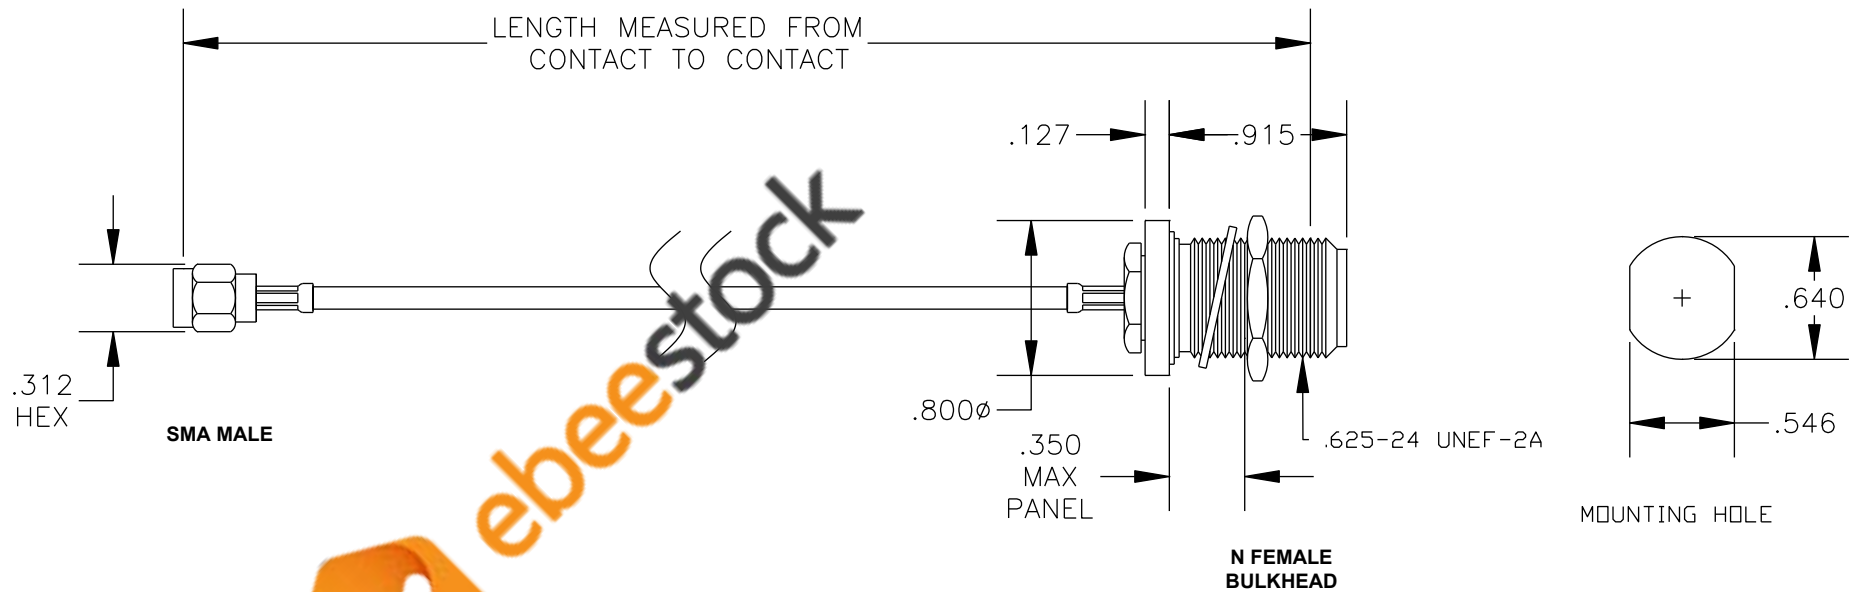

COMPONENTS	IMPEDANCE
SMA MALE	50 OHM
N FEMALE BULKHEAD	50 OHM
RG316-DS	50 OHM

Standard Lengths	
-12	12"
-24	24"
-36	36"
-48	48"
-60	60"
-XXX	Custom Length in inches

8TH FLOOR, BUILDING 1, YONGFU SCIENCE AND TECHNOLOGY CENTER INDUSTRIAL PARK, NANZHA DISTRICT 5, HUMEN, 523900, DONGGUAN, GUANGDONG, CHINA
 WEBSITE: www.ebeestock.com
 EMAIL: sales@ebeestock.com

DWG TITLE	DES.				
ET35970	CABLE ASSEMBLY, RG316-DS, SMA MALE TO N FEMALE BULKHEAD (LEAD FREE)				
REV. A	FSCM NO. 53919	CAD FILE 012408	SCALE N/A	SIZE A	147

- NOTES:
1. UNLESS OTHERWISE SPECIFIED ALL DIMENSIONS ARE NOMINAL.
 2. ALL SPECIFICATIONS ARE SUBJECT TO CHANGE WITHOUT NOTICE AT ANY TIME.
 3. DIMENSIONS ARE IN INCHES.
 4. LENGTH TOLERANCE IS $\pm 1.5\%$ OR $\pm 3/8"$, WHICHEVER IS GREATER.