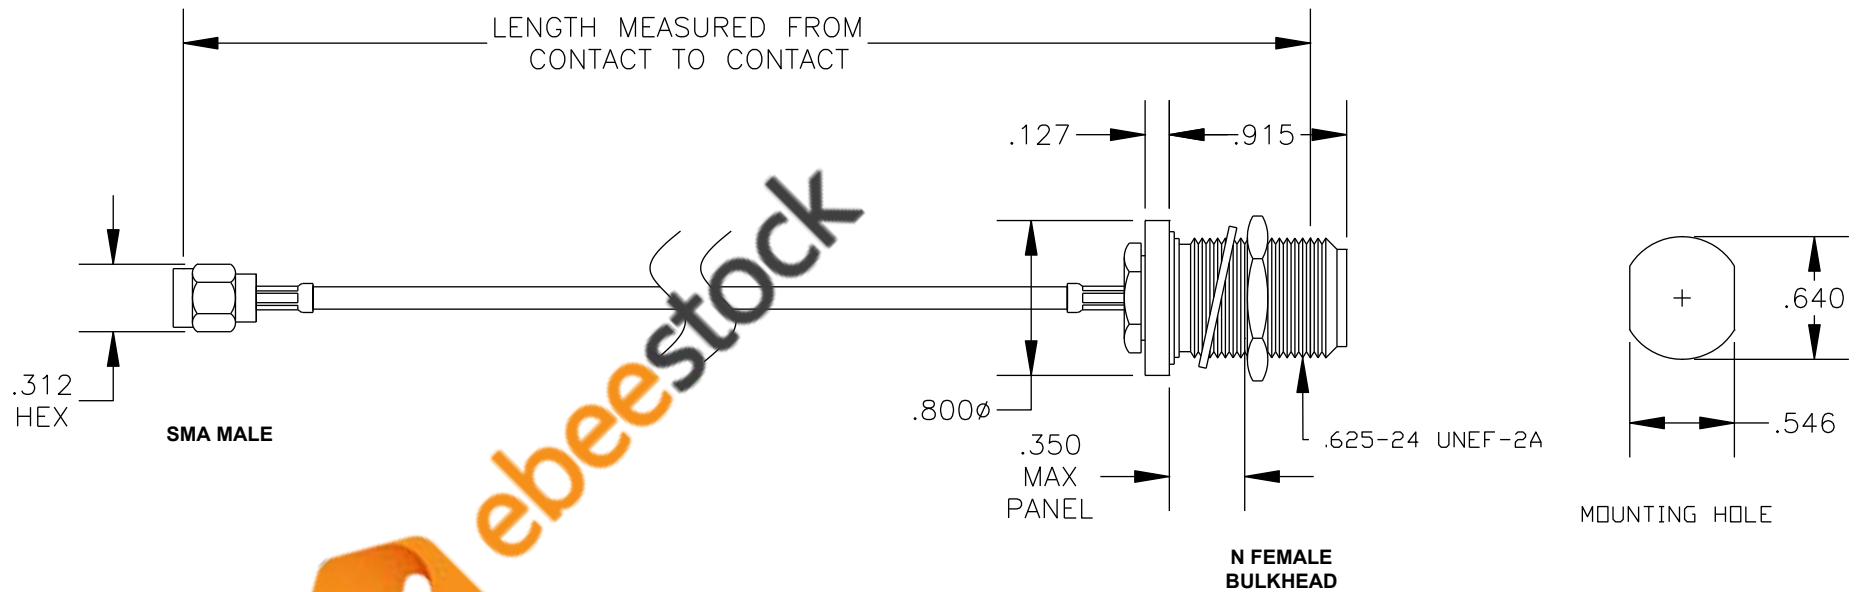

COMPONENTS	IMPEDANCE
SMA MALE	50 OHM
N FEMALE BULKHEAD	50 OHM
RG316-DS	50 OHM

Standard Lengths	
-12	12"
-24	24"
-36	36"
-48	48"
-60	60"
-XXX	Custom Length in inches

**8TH FLOOR, BUILDING 1, YONGFU SCIENCE AND TECHNOLOGY CENTER INDUSTRIAL PARK, NANZHA DISTRICT 5, HUMEN, 523900, DONGGUAN, GUANGDONG, CHINA**  
 WEBSITE: [www.ebeestock.com](http://www.ebeestock.com)  
 EMAIL: [sales@ebeestock.com](mailto:sales@ebeestock.com)

DWG TITLE	DES.
<b>ET35971</b>	CABLE ASSEMBLY, RG316-DS, SMA MALE TO N FEMALE BULKHEAD (LEAD FREE)
REV. A	FSCM NO. 53919
CAD FILE	012408
SCALE	N/A
SIZE	A 147

- NOTES:
- UNLESS OTHERWISE SPECIFIED ALL DIMENSIONS ARE NOMINAL.
  - ALL SPECIFICATIONS ARE SUBJECT TO CHANGE WITHOUT NOTICE AT ANY TIME.
  - DIMENSIONS ARE IN INCHES.
  - LENGTH TOLERANCE IS  $\pm 1.5\%$  OR  $\pm 3/8"$ , WHICHEVER IS GREATER.