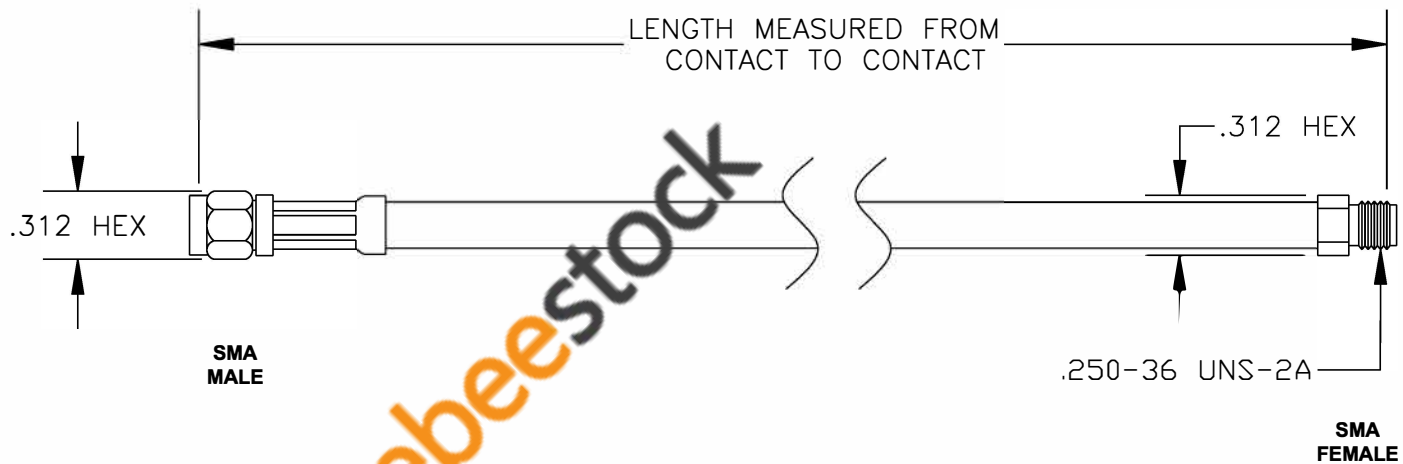

COMPONENTS	IMPEDANCE
SMA MALE	50 OHM
SMA FEMALE	50 OHM
RG62A/U	93 OHM

Standard Lengths	
-12	12"
-24	24"
-36	36"
-48	48"
-60	60"
-XXX	Custom Length in inches

8TH FLOOR, BUILDING 1, YONGFU SCIENCE AND TECHNOLOGY CENTER INDUSTRIAL PARK, NANZHA DISTRICT 5, HUMEN, 523900, DONGGUAN, GUANGDONG, CHINA
 WEBSITE: www.ebeestock.com
 EMAIL: sales@ebeestock.com
COAXIAL & FIBER OPTICS
 ESTABLISHED 2003

DWG TITLE	ET36024	DES.	CABLE ASSEMBLY, RG62A/U, SMA MALE TO SMA FEMALE
-----------	----------------	------	---

REV. A	FSCM NO. 53919	CAD FILE	021308	SCALE	N/A	SIZE	A	147
--------	-----------------------	----------	--------	-------	-----	------	---	-----

- NOTES:
1. UNLESS OTHERWISE SPECIFIED ALL DIMENSIONS ARE NOMINAL.
 2. ALL SPECIFICATIONS ARE SUBJECT TO CHANGE WITHOUT NOTICE AT ANY TIME.
 3. DIMENSIONS ARE IN INCHES.
 4. LENGTH TOLERANCE IS $\pm 1.5\%$ OR $\pm 3/8"$, WHICHEVER IS GREATER.